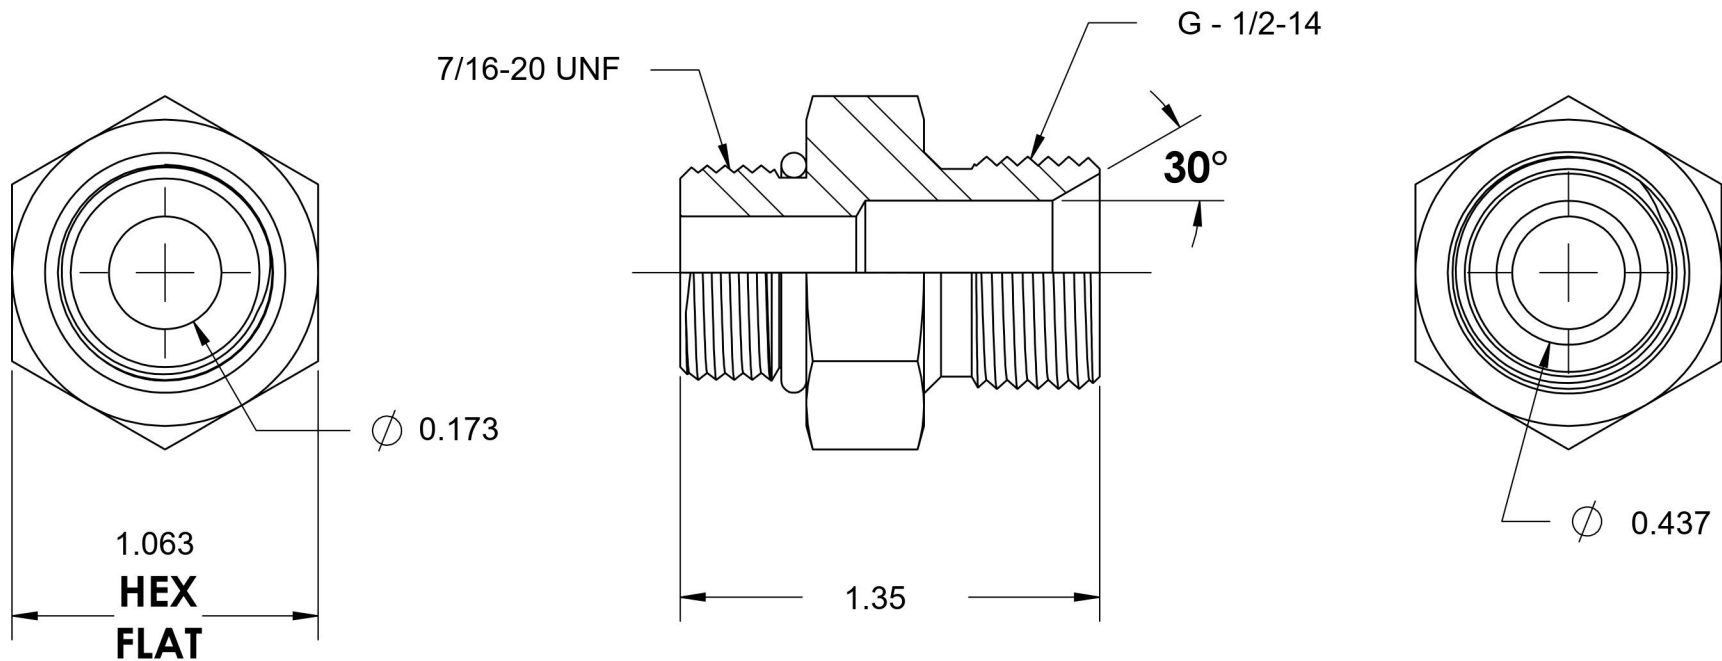

7062-04-08

Steel, SAE J1926 O-Ring Boss Male BSPP Port/Line Adapter, 7/16-20 Male ORB x 1/2-14 Male BSPP 60° Line/Port

6701 Cochran Road
Solon, Ohio 44139
Phone: (440) 248-1880
Toll Free: 1-888-331-1523

Temperature Rating	Material	Industry Standards	Series
-40°F to 250°F	C1045 / 12L14 Steel	SAE J1926, ISO 1179	7062
Pressure Rating	Finish	ISO 8434-6, ASTM B633	Series Description
2900 psi	Trivalent Zinc		SAE J1926 O-Ring Boss Male BSPP Port/Line Adapter