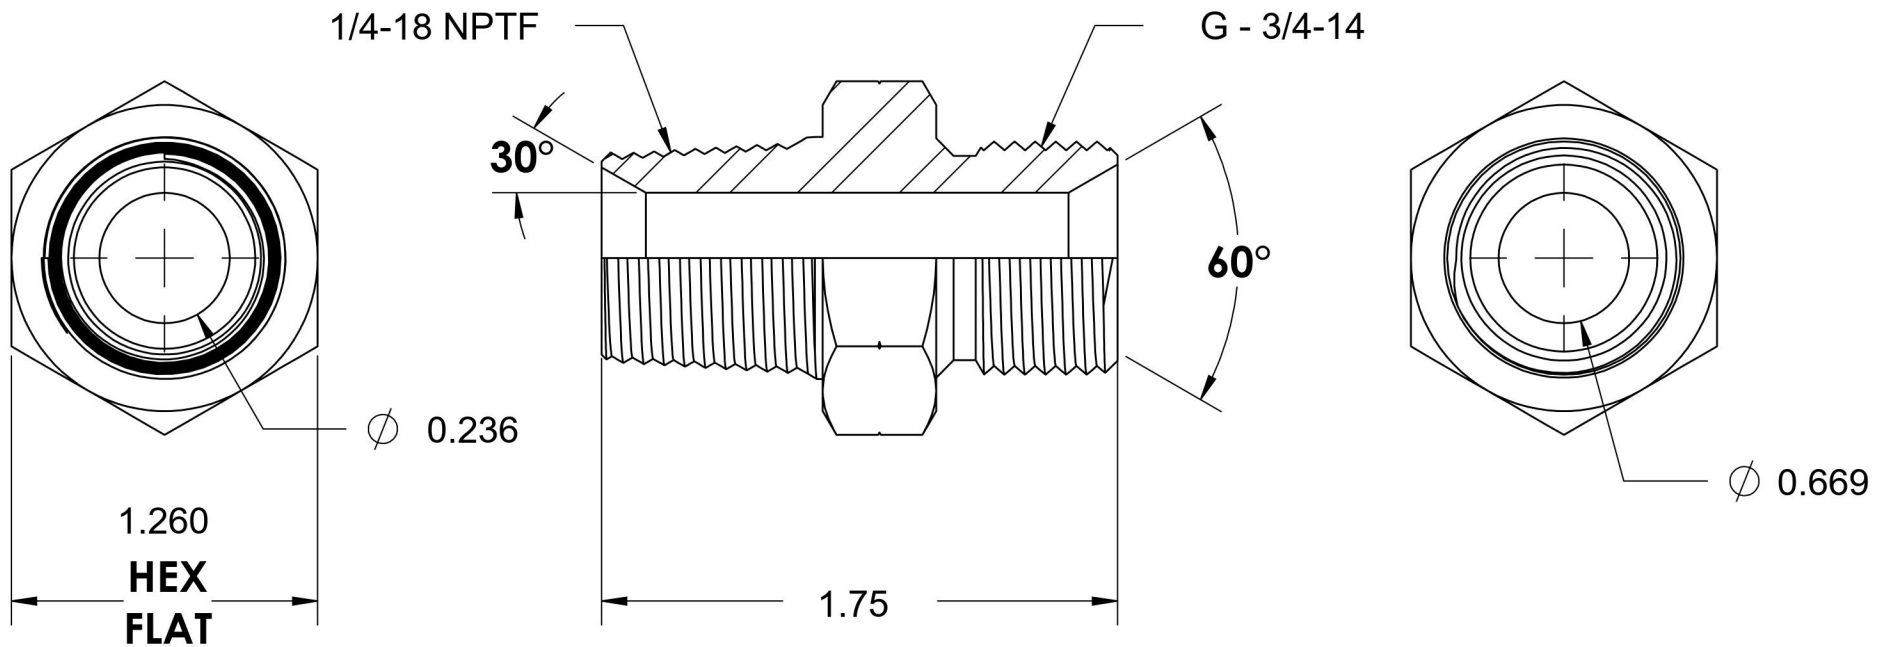

7032-04-12

Steel, SAE J476 Pipe Male BSPP Port/Line Adapter, 1/4" Male NPTF 30° x 3/4-14 Male BSPP 60° Line/Port

6701 Cochran Road
Solon, Ohio 44139
Phone: (440) 248-1880
Toll Free: 1-888-331-1523

Temperature Rating	Material	Industry Standards	Series
-65°F to 500°F	C1045 / 12L14 Steel	SAE J476, ISO 1179	7032
Pressure Rating	Finish	ISO 8434-6, ASTM B633	Series Description
2900 psi	Trivalent Zinc		SAE J476 Pipe Male BSPP Port/Line Adapter