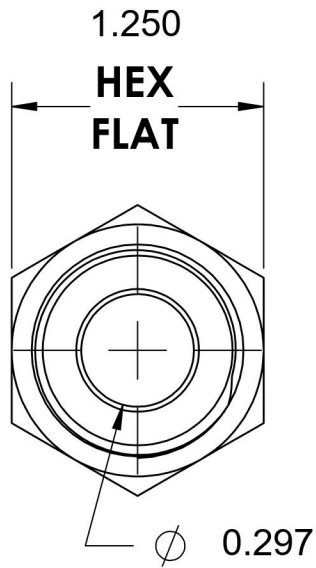

# 6400-06-12-O-SS

Stainless Steel, SAE J514 37° Flare Port Connector, 3/8" Male JIC x 1-1/16-12 Male ORB

6701 Cochran Road  
Solon, Ohio 44139  
Phone: (440) 248-1880  
Toll Free: 1-888-331-1523

<b>Temperature Rating</b>	<b>Material</b>	<b>Industry Standards</b>	<b>Series</b>
-40°F to 250°F	316/316L Stainless Steel	SAE J514, SAE J1926-3	6400-O-SS
<b>Pressure Rating</b>	<b>Finish</b>		<b>Series Description</b>
6000 psi	Passivated		SAE J514 37° Flare Port Connector