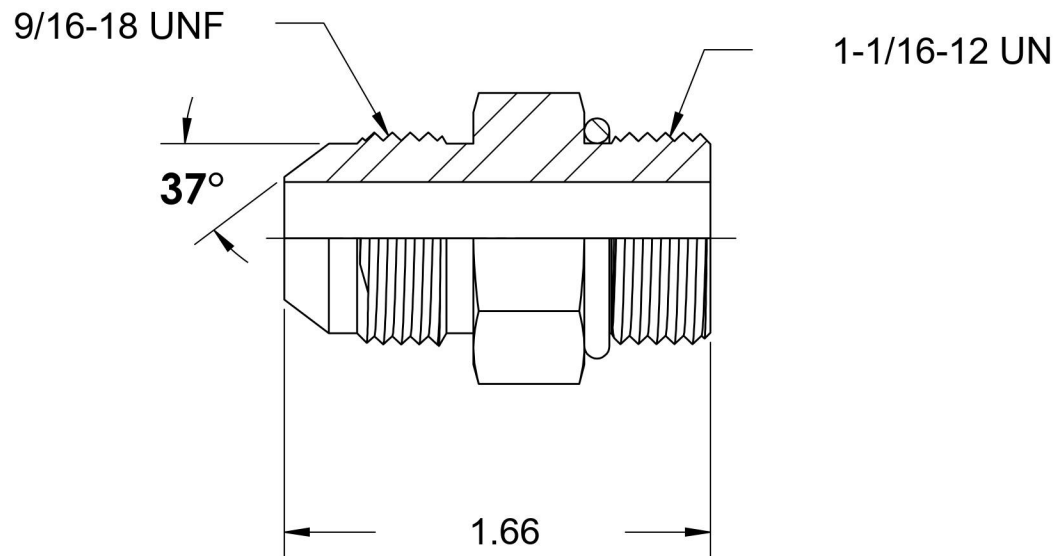

# 6400-06-12-O-SS

Stainless Steel, SAE J514 37° Flare Port Connector, 3/8" Male JIC x 1-1/16-12 Male ORB

6701 Cochran Road  
Solon, Ohio 44139  
Phone: (440) 248-1880  
Toll Free: 1-888-331-1523

<b>Temperature Rating</b>	<b>Material</b>	<b>Industry Standards</b>	<b>Series</b>
-40°F to 250°F	316/316L Stainless Steel	SAE J514, SAE J1926-3	6400-O-SS
<b>Pressure Rating</b>	<b>Finish</b>		<b>Series Description</b>
6000 psi	Passivated		SAE J514 37° Flare Port Connector