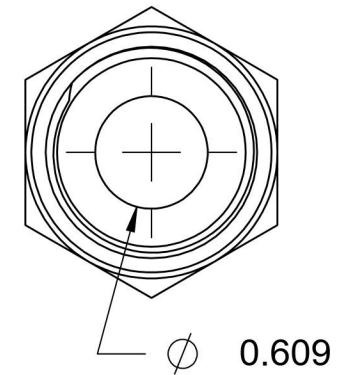

# 6400-06-12-O-SS

Stainless Steel, SAE J514 37° Flare Port Connector, 3/8" Male JIC x 1-1/16-12 Male ORB

6701 Cochran Road  
Solon, Ohio 44139  
Phone: (440) 248-1880  
Toll Free: 1-888-331-1523

<b>Temperature Rating</b>	<b>Material</b>	<b>Industry Standards</b>	<b>Series</b>
-40°F to 250°F	316/316L Stainless Steel	SAE J514, SAE J1926-3	6400-O-SS
<b>Pressure Rating</b>	<b>Finish</b>		<b>Series Description</b>
6000 psi	Passivated		SAE J514 37° Flare Port Connector