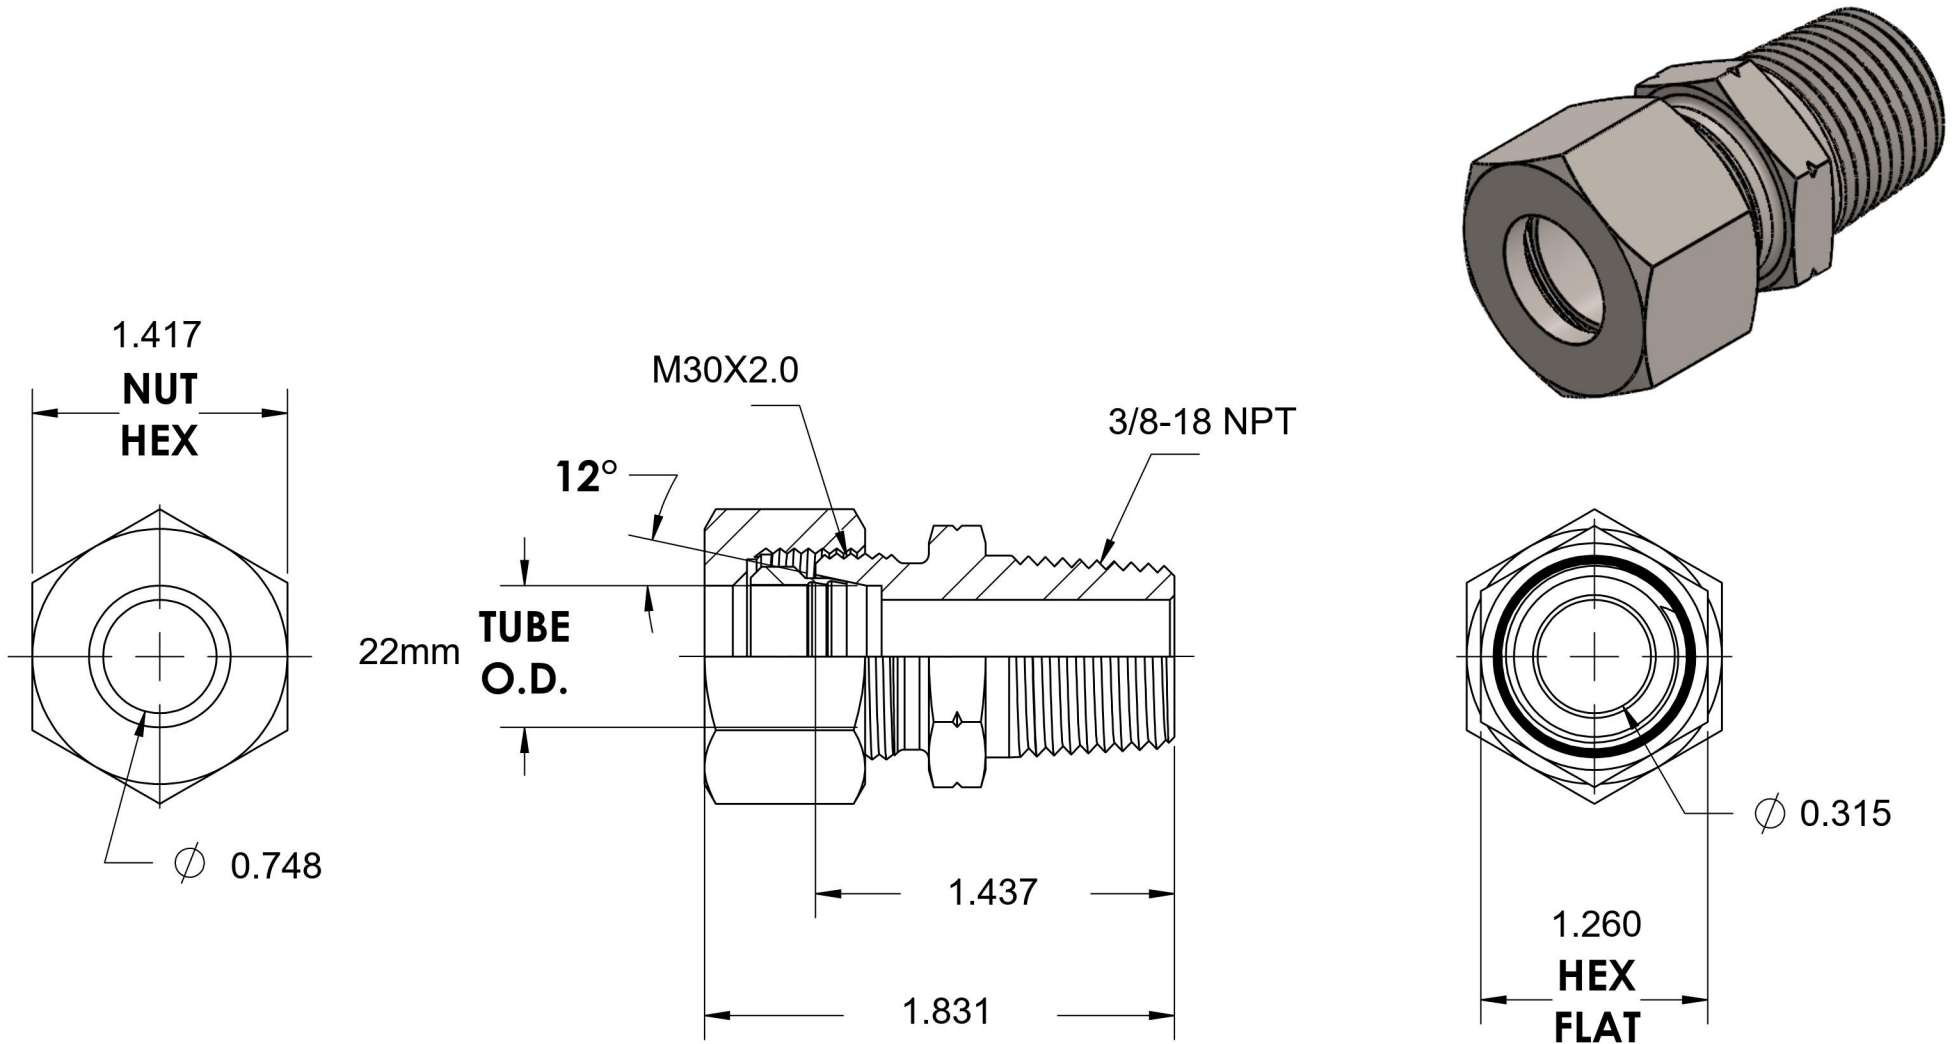

D2404-L22-06-SS

Stainless Steel, DIN 2353 Male Connector, Light 22mm Tube OD x 3/8" NPT

6701 Cochran Road
Solon, Ohio 44139
Phone: (440) 248-1880
Toll Free: 1-888-331-1523

Temperature Rating	Material	Industry Standards	Series
-425°F to 1200°F	316Ti Stainless	DIN 2353, ISO 8434-1 ANSI/ASME B1.20.1	D2404
Pressure Rating	Finish		Series Description
2321psi	Passivation		DIN 2353 Flareless Tube Male Connector