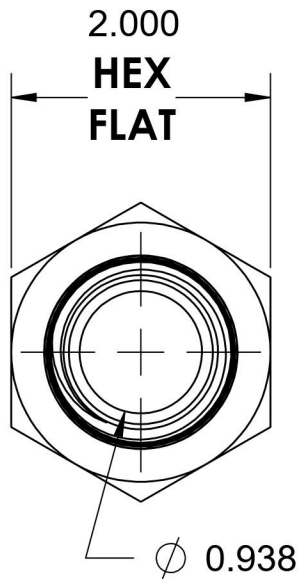

5405-16-20-SS

Stainless Steel, SAE J514 Pipe Expander, 1" Male NPTF 30° x 1-1/4" Female NPTF

6701 Cochran Road
Solon, Ohio 44139
Phone: (440) 248-1880
Toll Free: 1-888-331-1523

Temperature Rating -425°F to 1200°F	Material 316/316L Stainless Steel	Industry Standards SAE J514 , SAE J476	Series 5405-SS
Pressure Rating 3000 psi	Finish Passivated		Series Description SAE J514 Pipe Expander