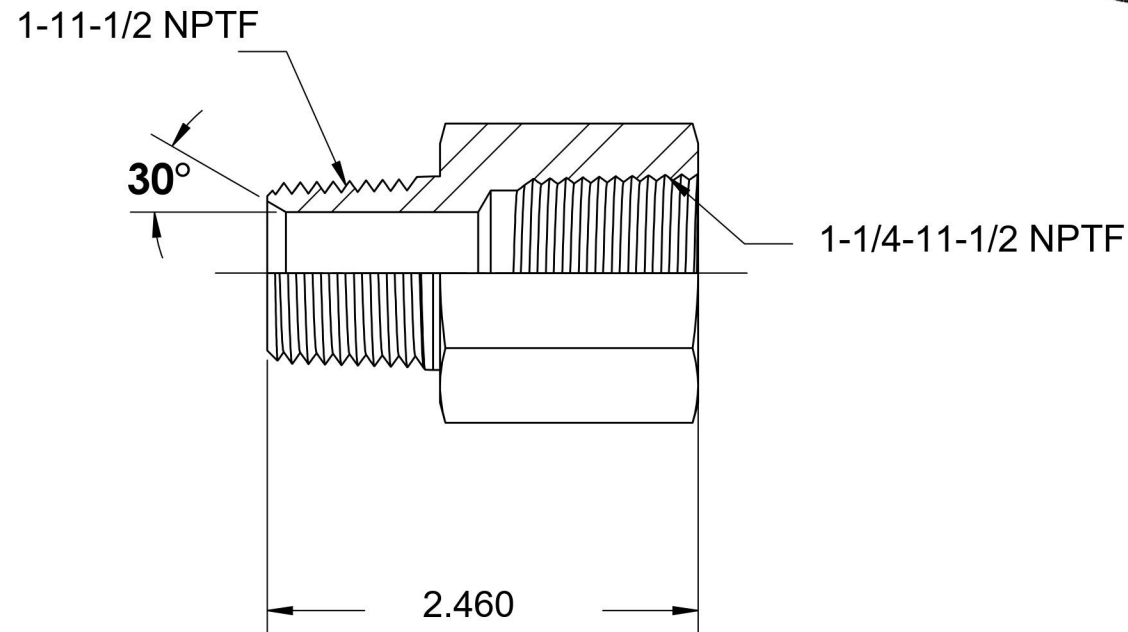

5405-16-20-SS

Stainless Steel, SAE J514 Pipe Expander, 1" Male NPTF 30° x 1-1/4" Female NPTF

6701 Cochran Road
Solon, Ohio 44139
Phone: (440) 248-1880
Toll Free: 1-888-331-1523

Temperature Rating -425°F to 1200°F	Material 316/316L Stainless Steel	Industry Standards SAE J514 , SAE J476	Series 5405-SS
Pressure Rating 3000 psi	Finish Passivated		Series Description SAE J514 Pipe Expander