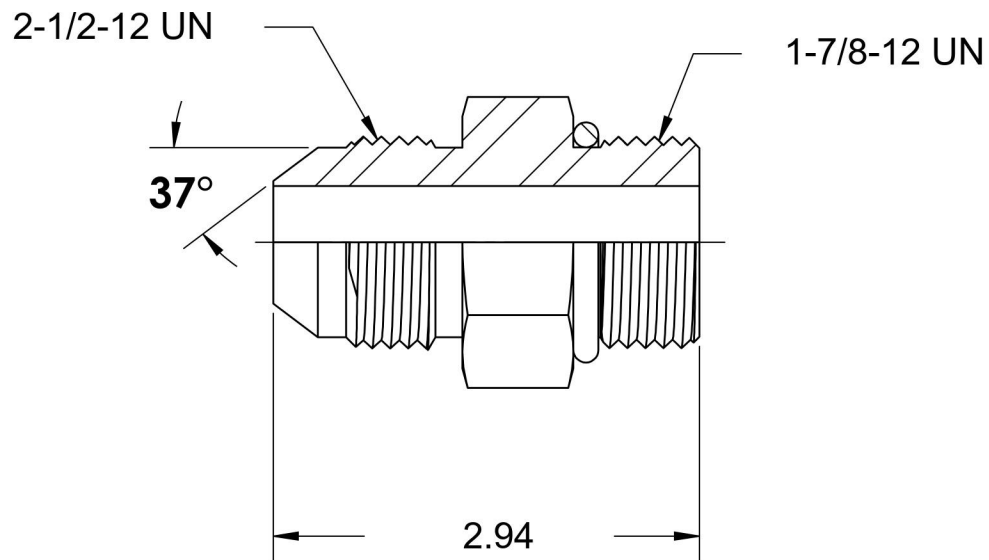

# 6400-32-24-O

Steel, SAE J514 37° Flare Port Connector, 2" Male JIC x 1-7/8-12 Male ORB

6701 Cochran Road  
Solon, Ohio 44139  
Phone: (440) 248-1880  
Toll Free: 1-888-331-1523

<b>Temperature Rating</b> -40°F to 250°F	<b>Material</b> C1045 / 12L14 Steel	<b>Industry Standards</b> SAE J514, SAE J1926-3 ASTM B633	<b>Series</b> 6400-O
<b>Pressure Rating</b> 2000 psi	<b>Finish</b> Trivalent Zinc		<b>Series Description</b> SAE J514 37° Flare Port Connector