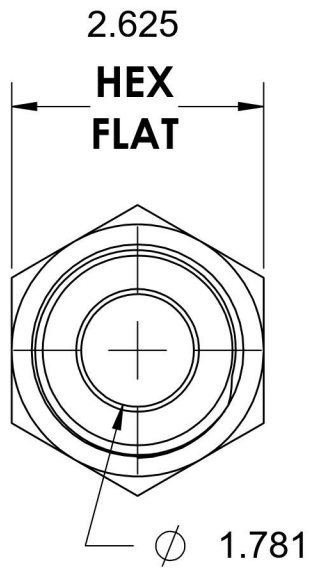

# 6400-32-24-O

Steel, SAE J514 37° Flare Port Connector, 2" Male JIC x 1-7/8-12 Male ORB

6701 Cochran Road  
Solon, Ohio 44139  
Phone: (440) 248-1880  
Toll Free: 1-888-331-1523

<b>Temperature Rating</b> -40°F to 250°F	<b>Material</b> C1045 / 12L14 Steel	<b>Industry Standards</b> SAE J514, SAE J1926-3 ASTM B633	<b>Series</b> 6400-O
<b>Pressure Rating</b> 2000 psi	<b>Finish</b> Trivalent Zinc		<b>Series Description</b> SAE J514 37° Flare Port Connector