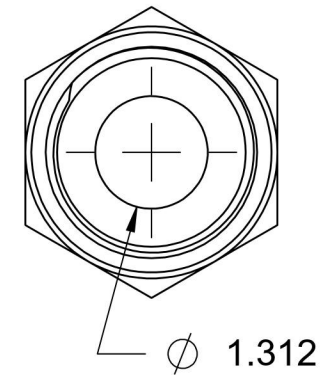

# 6400-32-24-O

Steel, SAE J514 37° Flare Port Connector, 2" Male JIC x 1-7/8-12 Male ORB

6701 Cochran Road  
Solon, Ohio 44139  
Phone: (440) 248-1880  
Toll Free: 1-888-331-1523

<b>Temperature Rating</b> -40°F to 250°F	<b>Material</b> C1045 / 12L14 Steel	<b>Industry Standards</b> SAE J514, SAE J1926-3 ASTM B633	<b>Series</b> 6400-O
<b>Pressure Rating</b> 2000 psi	<b>Finish</b> Trivalent Zinc		<b>Series Description</b> SAE J514 37° Flare Port Connector