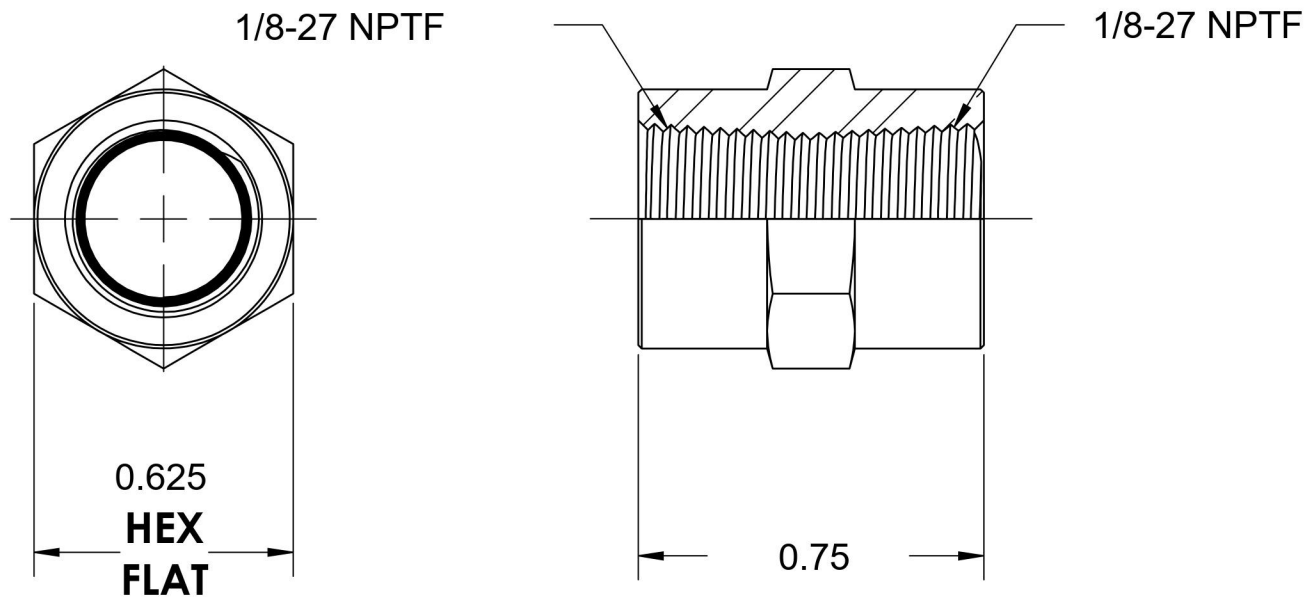

# 5000-02-02

Steel, SAE J514 Pipe Hex Coupling, 1/8" Female NPTF x 1/8" Female NPTF

6701 Cochran Road  
Solon, Ohio 44139  
Phone: (440) 248-1880  
Toll Free: 1-888-331-1523

**Temperature Rating**

-65°F to 500°F

**Pressure Rating**

6000 psi

**Material**

C1045/12L14 Steel

**Finish**

Trivalent Zinc

**Industry Standards**

SAE J514 , SAE J476  
ASTM B633

**Series**

5000

**Series Description**

SAE J514 Pipe Hex Coupling