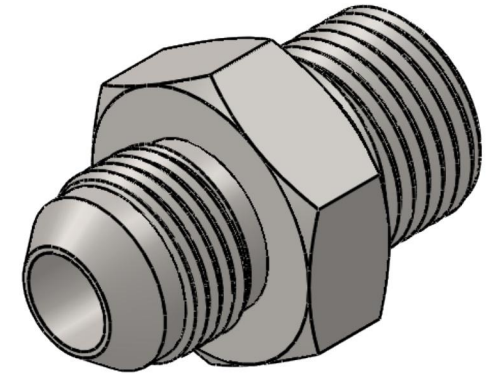

# 7002-16-12

Steel, SAE J514 37° Flare Male BSPP Port/Line Connector, 1" Male JIC x 3/4-14 Male BSPP 60° Line/Port

6701 Cochran Road  
Solon, Ohio 44139  
Phone: (440) 248-1880  
Toll Free: 1-888-331-1523

<b>Temperature Rating</b>	<b>Material</b>	<b>Industry Standards</b>	<b>Series</b>
-65°F to 500°F	C1045/12L14 Steel	SAE J514, ISO 1179	7002
<b>Pressure Rating</b>	<b>Finish</b>	ISO 8434-6, ASTM B633	<b>Series Description</b>
2900 psi	Trivalent Zinc		SAE J514 37° Flare Male BSPP Port/Line Connector