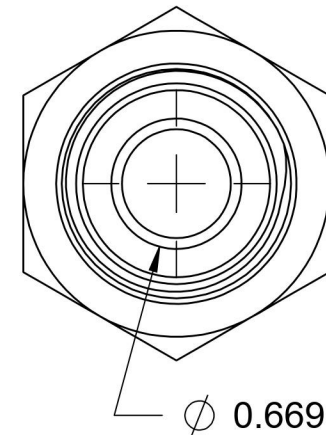

# 7002-16-12

Steel, SAE J514 37° Flare Male BSPP Port/Line Connector, 1" Male JIC x 3/4-14 Male BSPP 60° Line/Port

6701 Cochran Road  
Solon, Ohio 44139  
Phone: (440) 248-1880  
Toll Free: 1-888-331-1523

<b>Temperature Rating</b>	<b>Material</b>	<b>Industry Standards</b>	<b>Series</b>
-65°F to 500°F	C1045/12L14 Steel	SAE J514, ISO 1179	7002
<b>Pressure Rating</b>	<b>Finish</b>	ISO 8434-6, ASTM B633	<b>Series Description</b>
2900 psi	Trivalent Zinc		SAE J514 37° Flare Male BSPP Port/Line Connector