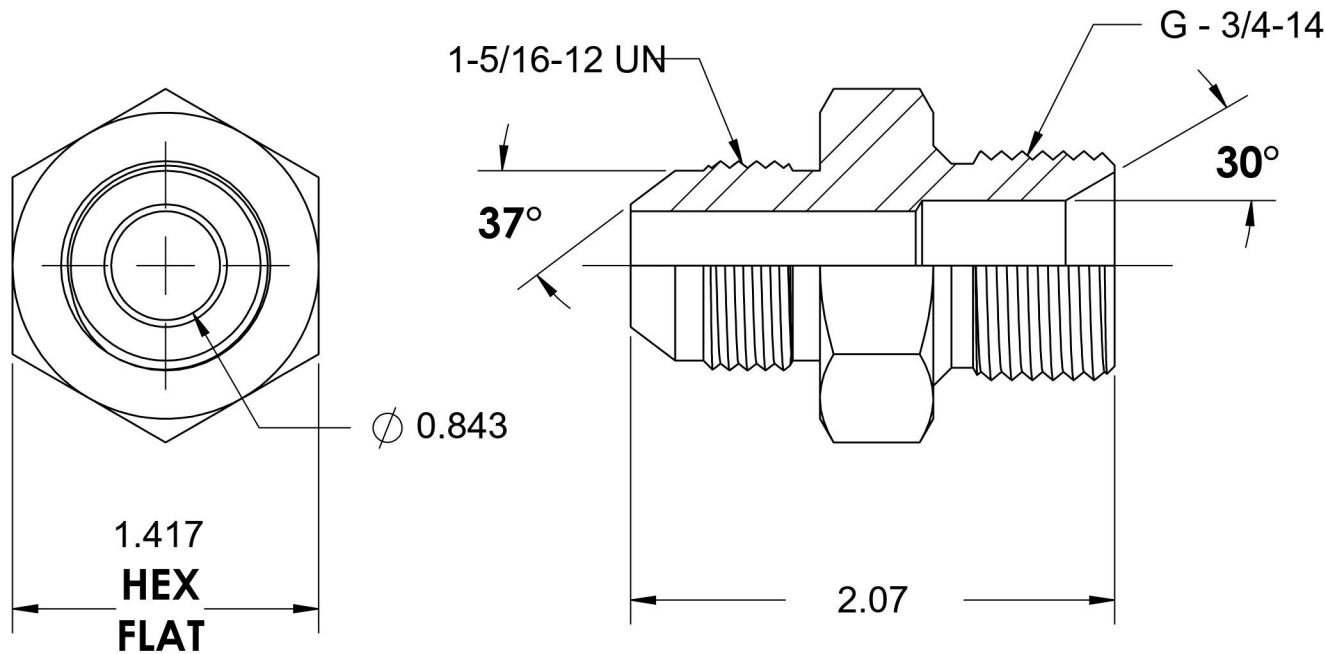

# 7002-16-12

Steel, SAE J514 37° Flare Male BSPP Port/Line Connector, 1" Male JIC x 3/4-14 Male BSPP 60° Line/Port

6701 Cochran Road  
Solon, Ohio 44139  
Phone: (440) 248-1880  
Toll Free: 1-888-331-1523

<b>Temperature Rating</b>	<b>Material</b>	<b>Industry Standards</b>	<b>Series</b>
-65°F to 500°F	C1045/12L14 Steel	SAE J514, ISO 1179	7002
<b>Pressure Rating</b>	<b>Finish</b>	ISO 8434-6, ASTM B633	<b>Series Description</b>
2900 psi	Trivalent Zinc		SAE J514 37° Flare Male BSPP Port/Line Connector