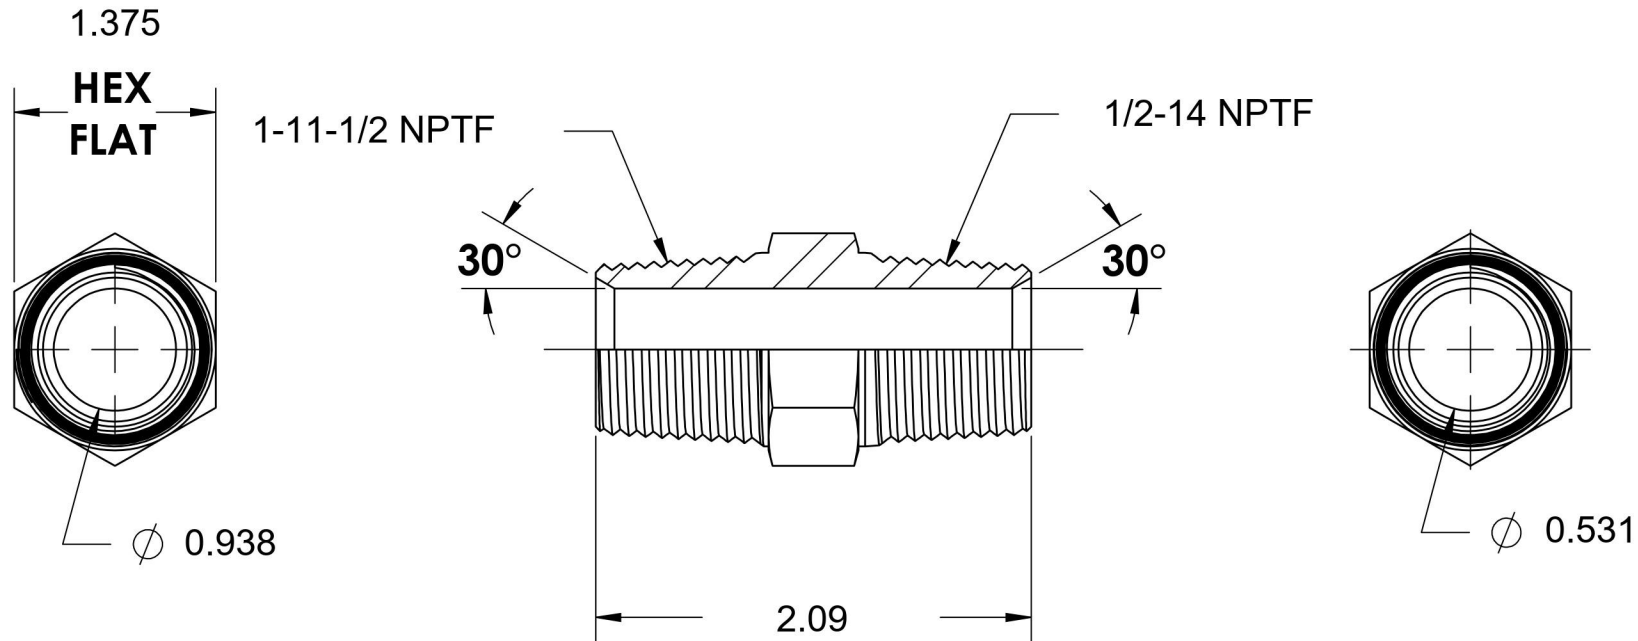

# 5404-16-08

Steel, SAE J514 Pipe Nipple, 1" Male NPTF 30° x 1/2" Male NPTF 30°

6701 Cochran Road  
Solon, Ohio 44139  
Phone: (440) 248-1880  
Toll Free: 1-888-331-1523

<b>Temperature Rating</b>	<b>Material</b>	<b>Industry Standards</b>	<b>Series</b>
-65°F to 500°F	C1045/12L14 Steel	SAE J514 , SAE J476 ASTM B633	5404
<b>Pressure Rating</b>	<b>Finish</b>		<b>Series Description</b>
4500 psi	Trivalent Zinc		SAE J514 Pipe Nipple