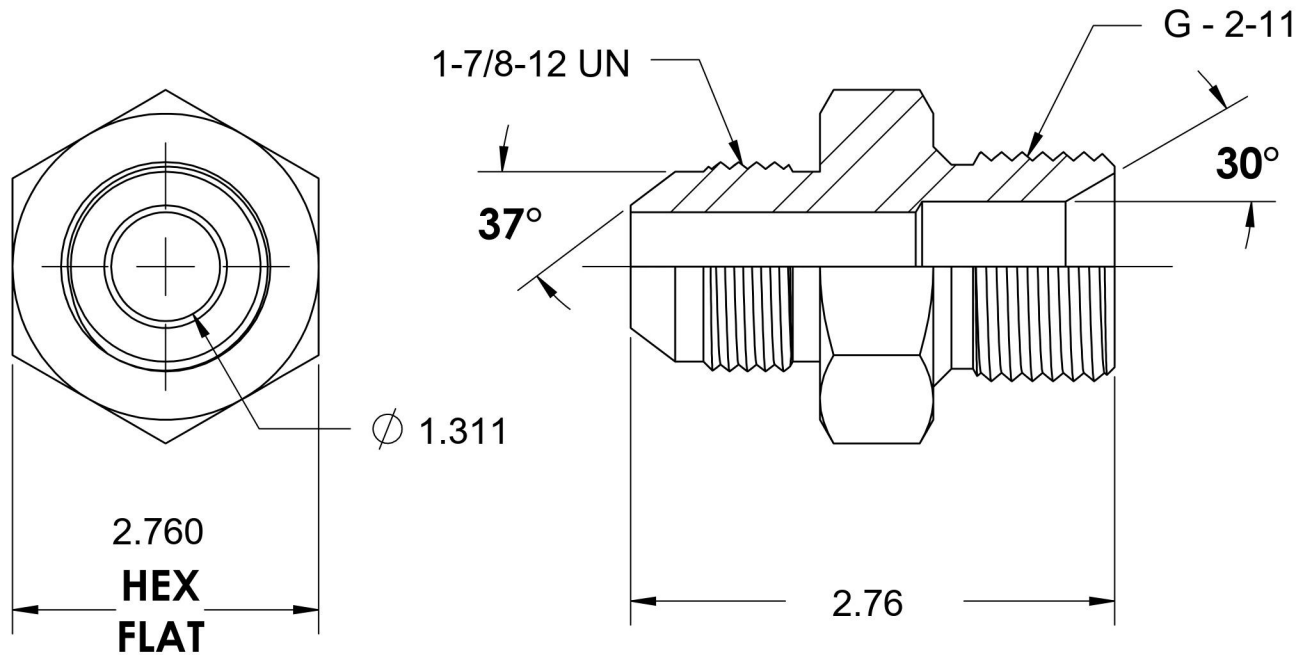

# 7002-24-32-SS

Stainless Steel, SAE J514 37° Flare Male BSPP Port/Line Connector, 1-1/2" Male JIC x 2-11 Male BSPP 60° Line/Port

6701 Cochran Road  
Solon, Ohio 44139  
Phone: (440) 248-1880  
Toll Free: 1-888-331-1523

|                           |                          |                           |  |
|---------------------------|--------------------------|---------------------------|--|
| <b>Temperature Rating</b> | <b>Material</b>          | <b>Industry Standards</b> | <b>Series</b>                                    |
| -425°F to 1200°F          | 316/316L Stainless Steel | SAE J514, ISO 1179        | 7002-SS  |
| <b>Pressure Rating</b>    | <b>Finish</b>            | ISO 8434-6                | <b>Series Description</b>                        |
| 1000 psi                  | Passivated               |                           | SAE J514 37° Flare Male BSPP Port/Line Connector |