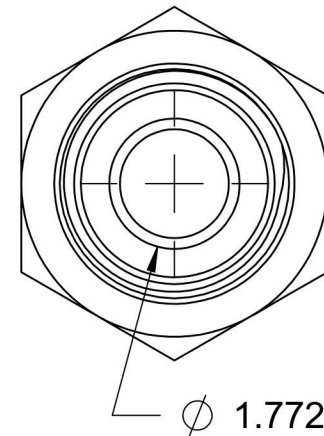

# 7002-24-32-SS

Stainless Steel, SAE J514 37° Flare Male BSPP Port/Line Connector, 1-1/2" Male JIC x 2-11 Male BSPP 60° Line/Port

6701 Cochran Road  
Solon, Ohio 44139  
Phone: (440) 248-1880  
Toll Free: 1-888-331-1523

|                           |                          |                           |  |
|---------------------------|--------------------------|---------------------------|--|
| <b>Temperature Rating</b> | <b>Material</b>          | <b>Industry Standards</b> | <b>Series</b>                                    |
| -425°F to 1200°F          | 316/316L Stainless Steel | SAE J514, ISO 1179        | 7002-SS  |
| <b>Pressure Rating</b>    | <b>Finish</b>            | ISO 8434-6                | <b>Series Description</b>                        |
| 1000 psi                  | Passivated               |                           | SAE J514 37° Flare Male BSPP Port/Line Connector |