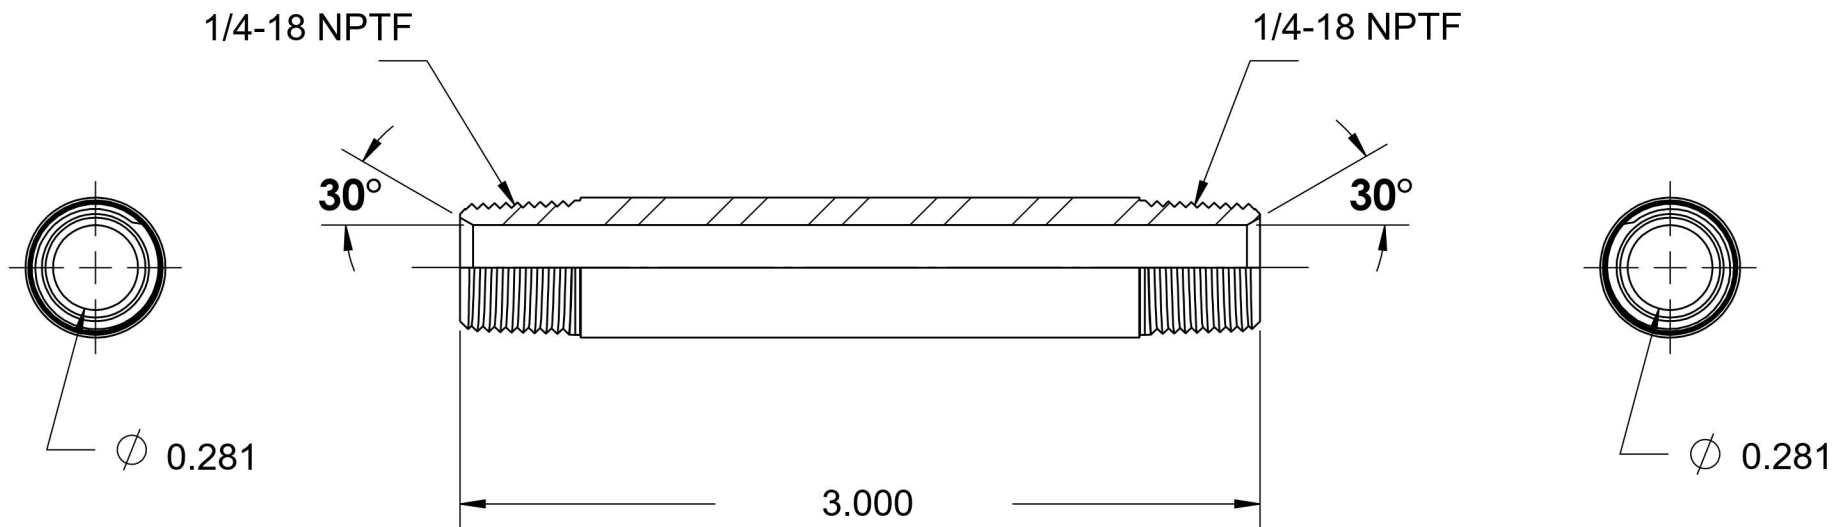

5404-N-04X3.000-B

Brass, SAE J514 Pipe Long Nipple, 1/4" Male NPTF 30° x 1/4" Male NPTF 30°

6701 Cochran Road
Solon, Ohio 44139
Phone: (440) 248-1880
Toll Free: 1-888-331-1523

Temperature Rating	Material	Industry Standards	Series
-325°F to 400°F	C36000 Brass	SAE J514, SAE J476	5404-N-B
Pressure Rating	Finish		Series Description
3900 psi	Natural Finish		SAE J514 Pipe Long Nipple