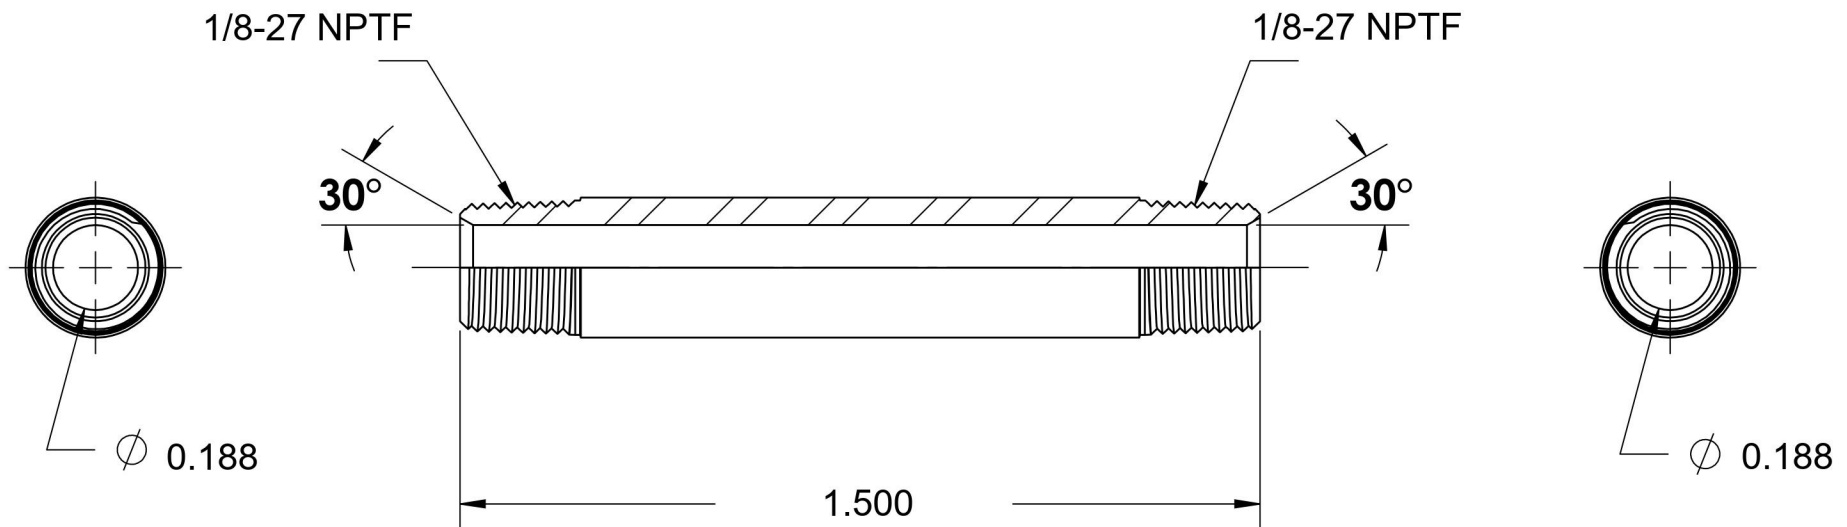

5404-N-02X1.500-B

Brass, SAE J514 Pipe Long Nipple, 1/8" Male NPTF 30° x 1/8" Male NPTF 30°

6701 Cochran Road
Solon, Ohio 44139
Phone: (440) 248-1880
Toll Free: 1-888-331-1523

Temperature Rating -325°F to 400°F	Material C36000 Brass	Industry Standards SAE J514, SAE J476	Series 5404-N-B
Pressure Rating 3900 psi	Finish Natural Finish		Series Description SAE J514 Pipe Long Nipple