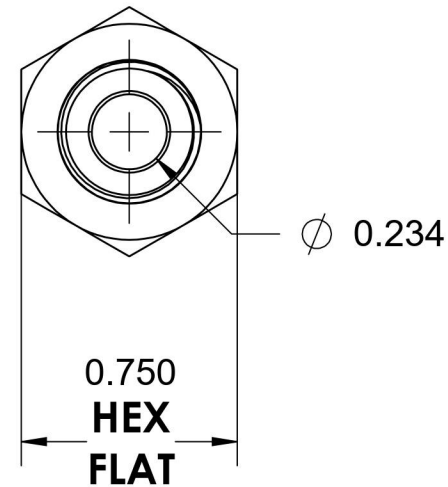

# 2705-02-05-SS

Stainless Steel, SAE J514 Flared Tube Female Bulkhead, 1/8" Female NPTF x 5/16" Male JIC

6701 Cochran Road  
Solon, Ohio 44139  
Phone: (440) 248-1880  
Toll Free: 1-888-331-1523

<b>Temperature Rating</b> -425°F to 1200°F	<b>Material</b> 316/316L Stainless Steel	<b>Industry Standards</b> SAE J514 , SAE J476	<b>Series</b> 2705
<b>Pressure Rating</b> 6000 psi	<b>Finish</b> Passivated		<b>Series Description</b> SAE J514 Flared Tube Female Bulkhead