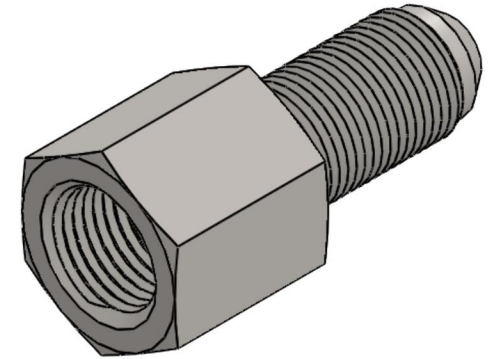

# 2705-02-05-SS

Stainless Steel, SAE J514 Flared Tube Female Bulkhead, 1/8" Female NPTF x 5/16" Male JIC

6701 Cochran Road  
Solon, Ohio 44139  
Phone: (440) 248-1880  
Toll Free: 1-888-331-1523

<b>Temperature Rating</b> -425°F to 1200°F	<b>Material</b> 316/316L Stainless Steel	<b>Industry Standards</b> SAE J514 , SAE J476	<b>Series</b> 2705
<b>Pressure Rating</b> 6000 psi	<b>Finish</b> Passivated		<b>Series Description</b> SAE J514 Flared Tube Female Bulkhead