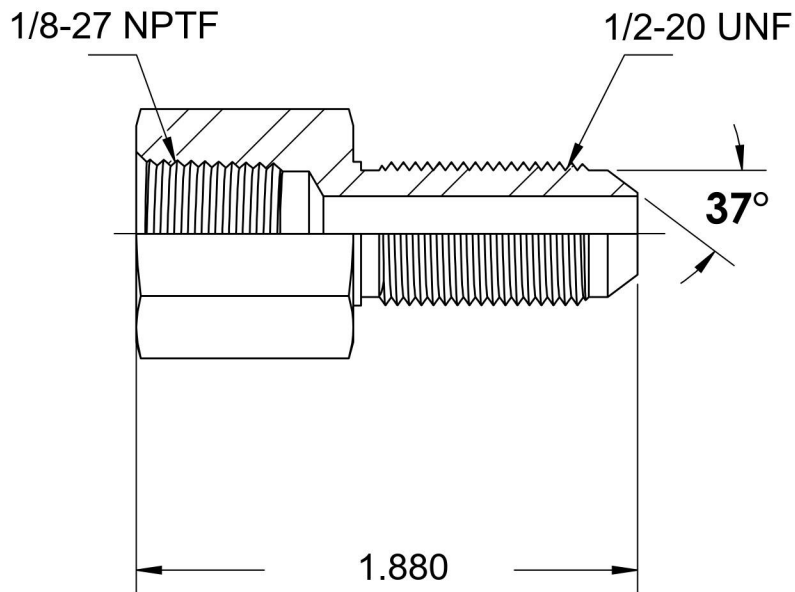

# 2705-02-05-SS

Stainless Steel, SAE J514 Flared Tube Female Bulkhead, 1/8" Female NPTF x 5/16" Male JIC

6701 Cochran Road  
Solon, Ohio 44139  
Phone: (440) 248-1880  
Toll Free: 1-888-331-1523

<b>Temperature Rating</b> -425°F to 1200°F	<b>Material</b> 316/316L Stainless Steel	<b>Industry Standards</b> SAE J514 , SAE J476	<b>Series</b> 2705
<b>Pressure Rating</b> 6000 psi	<b>Finish</b> Passivated		<b>Series Description</b> SAE J514 Flared Tube Female Bulkhead