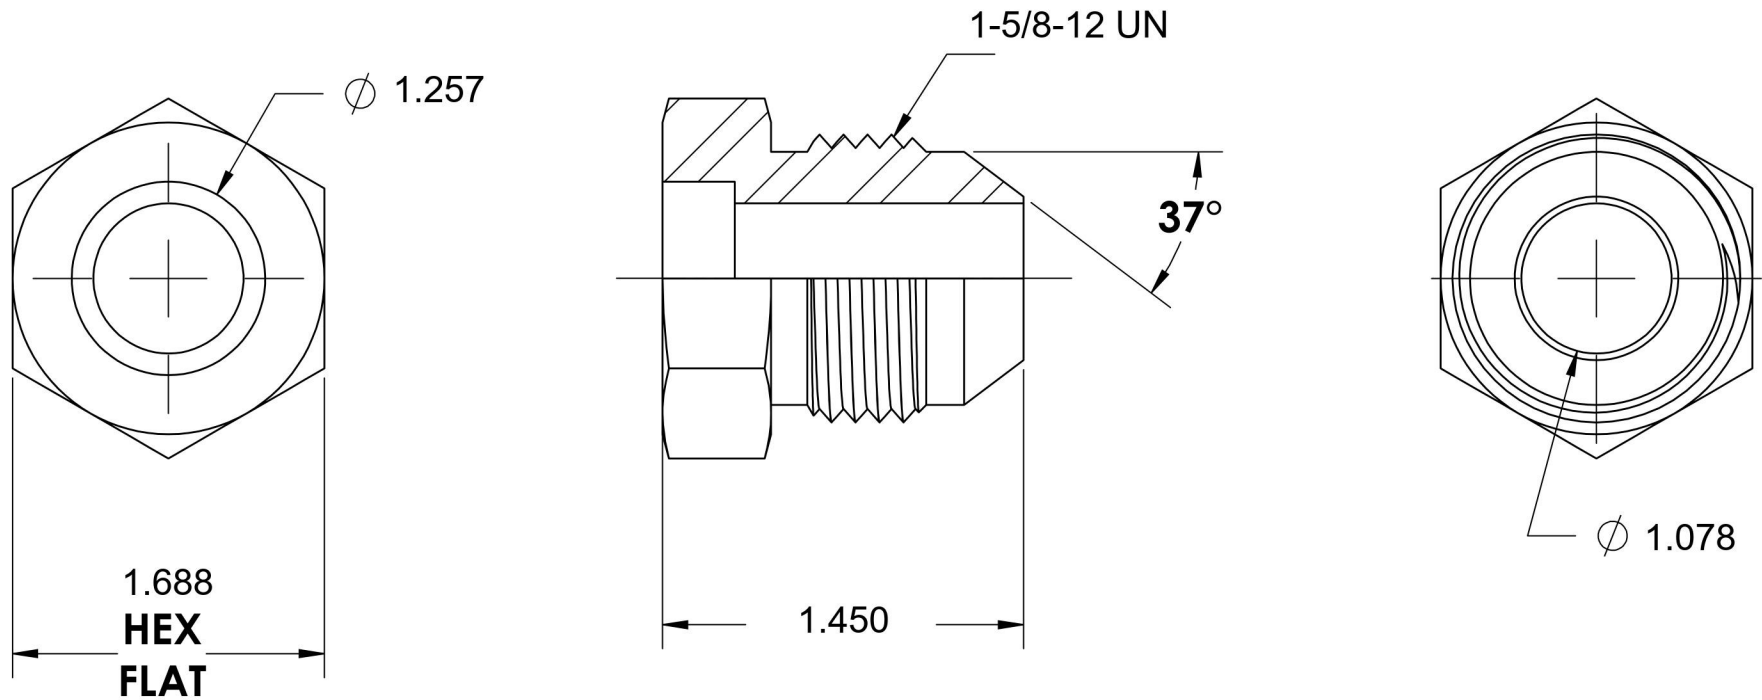

0403-20-20-SS

Stainless Steel, SAE J514 Tube Bore Male Flared Connector, 1-1/4" Bore x 1-1/4" Male JIC

6701 Cochran Road
Solon, Ohio 44139
Phone: (440) 248-1880
Toll Free: 1-888-331-1523

Temperature Rating	Material	Industry Standards	Series
-425°F to 1200°F	316/316L Stainless Steel	SAE J514	0403-SS
Pressure Rating	Finish		Series Description
4000 psi	Passivated		SAE J514 Tube Bore Male Flared Connector