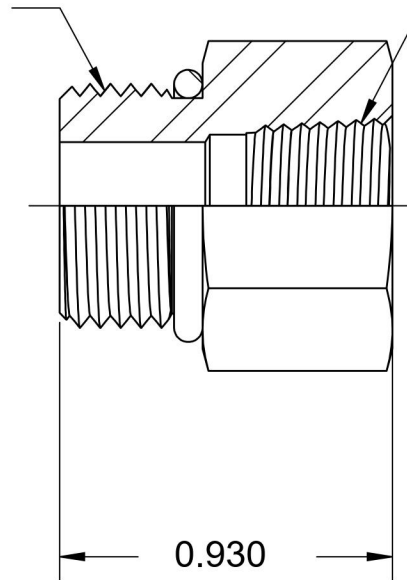

# 6405-10-04-O-SS

Stainless Steel, SAE J1926 O-Ring Boss Female Adapter, 7/8-14 Male ORB x 1/4" Female NPTF

7/8-14 UNF

1/4-18 NPTF

6701 Cochran Road  
Solon, Ohio 44139  
Phone: (440) 248-1880  
Toll Free: 1-888-331-1523

**Temperature Rating**

-40°F to 250°F

**Pressure Rating**

6000 psi

**Material**

316/316L Stainless Steel

**Finish**

Passivated