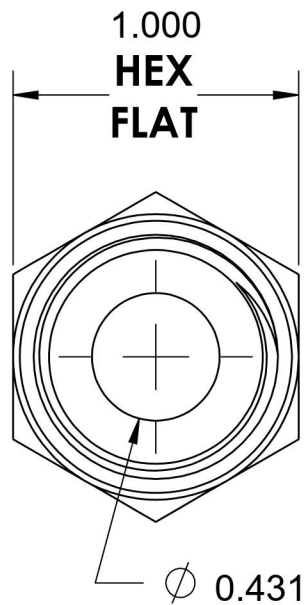

# 6405-10-04-O-SS

Stainless Steel, SAE J1926 O-Ring Boss Female Adapter, 7/8-14 Male ORB x 1/4" Female NPTF

7/8-14 UNF

1/4-18 NPTF

6701 Cochran Road  
Solon, Ohio 44139  
Phone: (440) 248-1880  
Toll Free: 1-888-331-1523