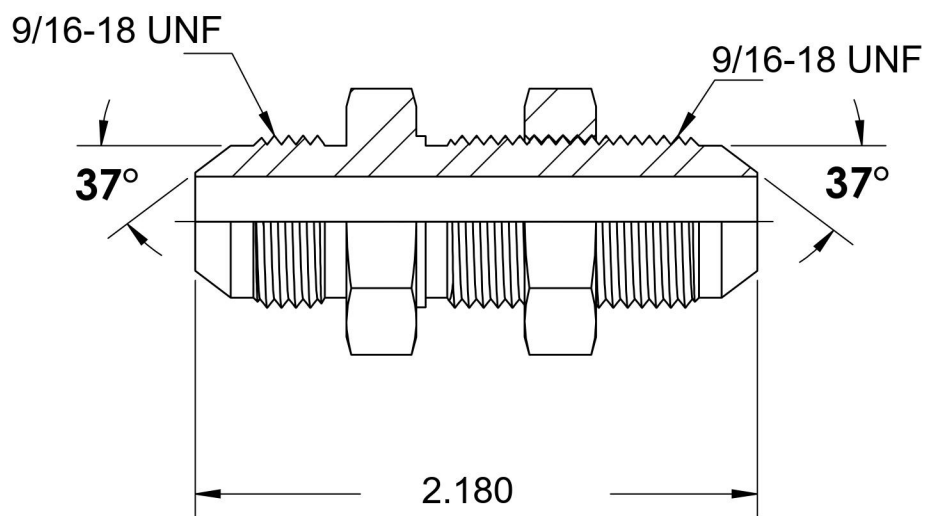

# 2700-LN-06-06-B

Brass, SAE J514 37° Flare Bulkhead With Lock Nut, 3/8" Male JIC x 3/8" Male JIC

6701 Cochran Road  
Solon, Ohio 44139  
Phone: (440) 248-1880  
Toll Free: 1-888-331-1523

<b>Temperature Rating</b> -325°F to 400°F	<b>Material</b> C36000 Brass	<b>Industry Standards</b> SAE J514	<b>Series</b> 2700-LN-B
<b>Pressure Rating</b> 3300 psi	<b>Finish</b> Natural Finish		<b>Series Description</b> SAE J514 37° Flare Bulkhead With Lock Nut