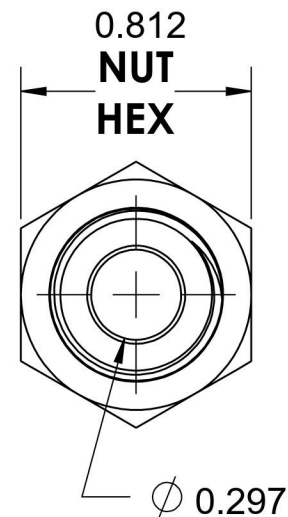

# 2700-LN-06-06-B

Brass, SAE J514 37° Flare Bulkhead With Lock Nut, 3/8" Male JIC x 3/8" Male JIC

6701 Cochran Road  
Solon, Ohio 44139  
Phone: (440) 248-1880  
Toll Free: 1-888-331-1523

<b>Temperature Rating</b> -325°F to 400°F	<b>Material</b> C36000 Brass	<b>Industry Standards</b> SAE J514	<b>Series</b> 2700-LN-B
<b>Pressure Rating</b> 3300 psi	<b>Finish</b> Natural Finish		<b>Series Description</b> SAE J514 37° Flare Bulkhead With Lock Nut