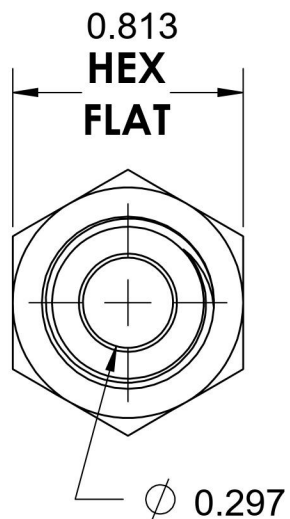

# 2700-LN-06-06-B

Brass, SAE J514 37° Flare Bulkhead With Lock Nut, 3/8" Male JIC x 3/8" Male JIC

6701 Cochran Road  
Solon, Ohio 44139  
Phone: (440) 248-1880  
Toll Free: 1-888-331-1523

<b>Temperature Rating</b> -325°F to 400°F	<b>Material</b> C36000 Brass	<b>Industry Standards</b> SAE J514	<b>Series</b> 2700-LN-B
<b>Pressure Rating</b> 3300 psi	<b>Finish</b> Natural Finish		<b>Series Description</b> SAE J514 37° Flare Bulkhead With Lock Nut