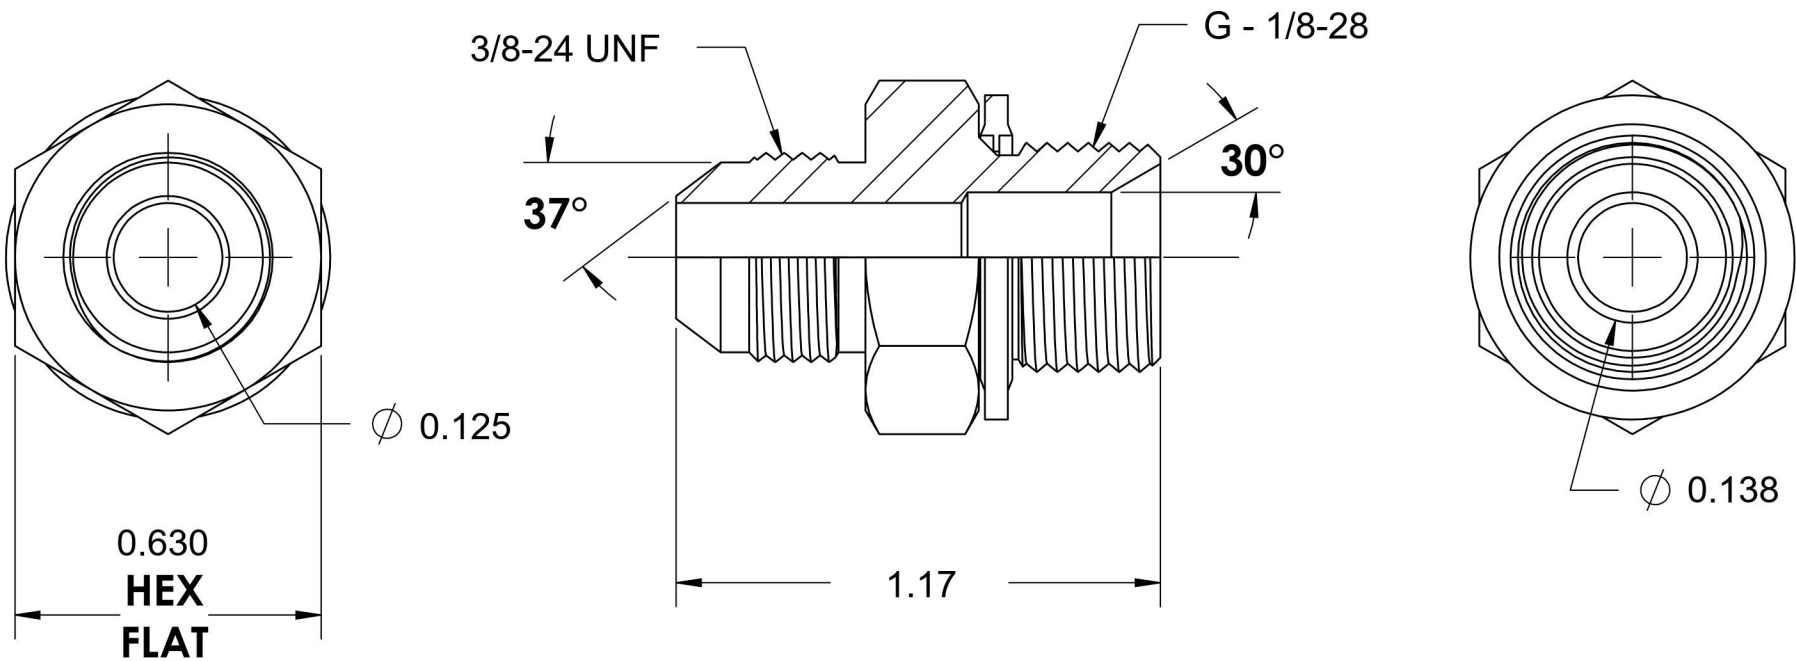

7002-03-02-BS

Steel, SAE J514 37° Flare BSPP Type (D) Bonded Seal Port/Line Adapter, 3/16" Male JIC x 1/8-28 Male BSPP 60° Line/Port

6701 Cochran Road
Solon, Ohio 44139
Phone: (440) 248-1880
Toll Free: 1-888-331-1523

Temperature Rating	Material	Industry Standards	Series
-22°F to 257°F	C1045/12L14 Steel	SAE J514, ISO 1179	7002-BS
Pressure Rating	Finish	ASTM B633	Series Description
5100 psi	Trivalent Zinc		SAE J514 37° Flare BSPP Type (D) Bonded Seal Port/Line Adapter