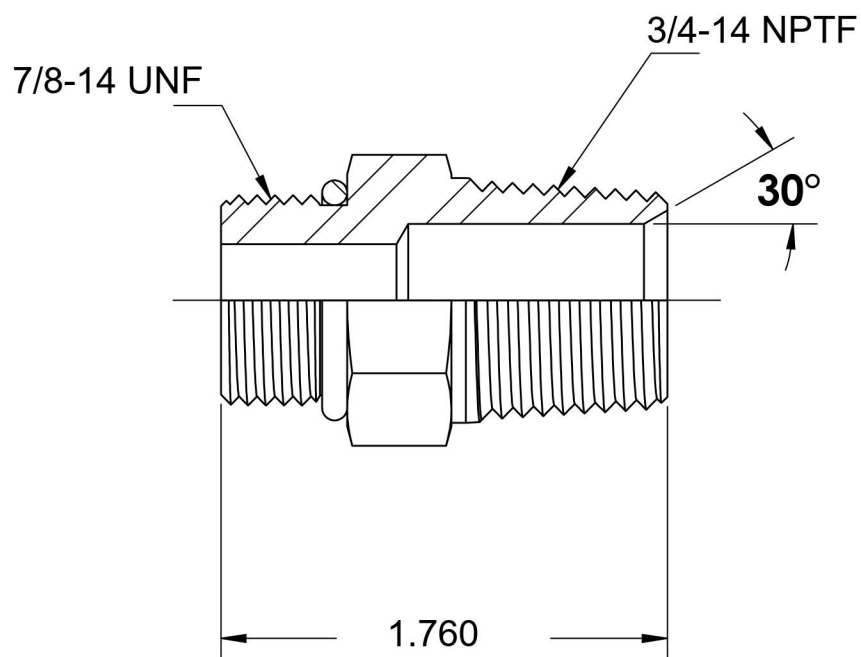

6401-10-12-O-SS

Stainless Steel, SAE J1926 O-Ring Boss Male Adapter, 7/8-14 Male ORB x 3/4" Male NPTF 30°

6701 Cochran Road
Solon, Ohio 44139
Phone: (440) 248-1880
Toll Free: 1-888-331-1523

Temperature Rating

-40°F to 250°F

Pressure Rating

6000 psi

Material

316/316L Stainless Steel

Finish

Passivated

Industry Standards