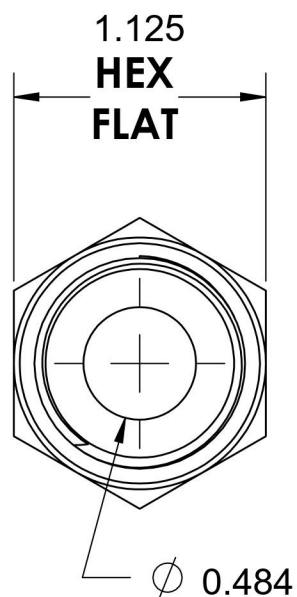

6401-10-12-O-SS

Stainless Steel, SAE J1926 O-Ring Boss Male Adapter, 7/8-14 Male ORB x 3/4" Male NPTF 30°

6701 Cochran Road
Solon, Ohio 44139
Phone: (440) 248-1880
Toll Free: 1-888-331-1523

Temperature Rating