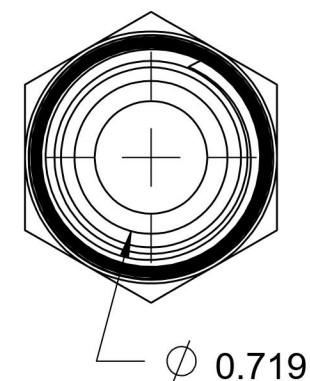

6401-10-12-O-SS

Stainless Steel, SAE J1926 O-Ring Boss Male Adapter, 7/8-14 Male ORB x 3/4" Male NPTF 30°

6701 Cochran Road
Solon, Ohio 44139
Phone: (440) 248-1880
Toll Free: 1-888-331-1523

Temperature Rating