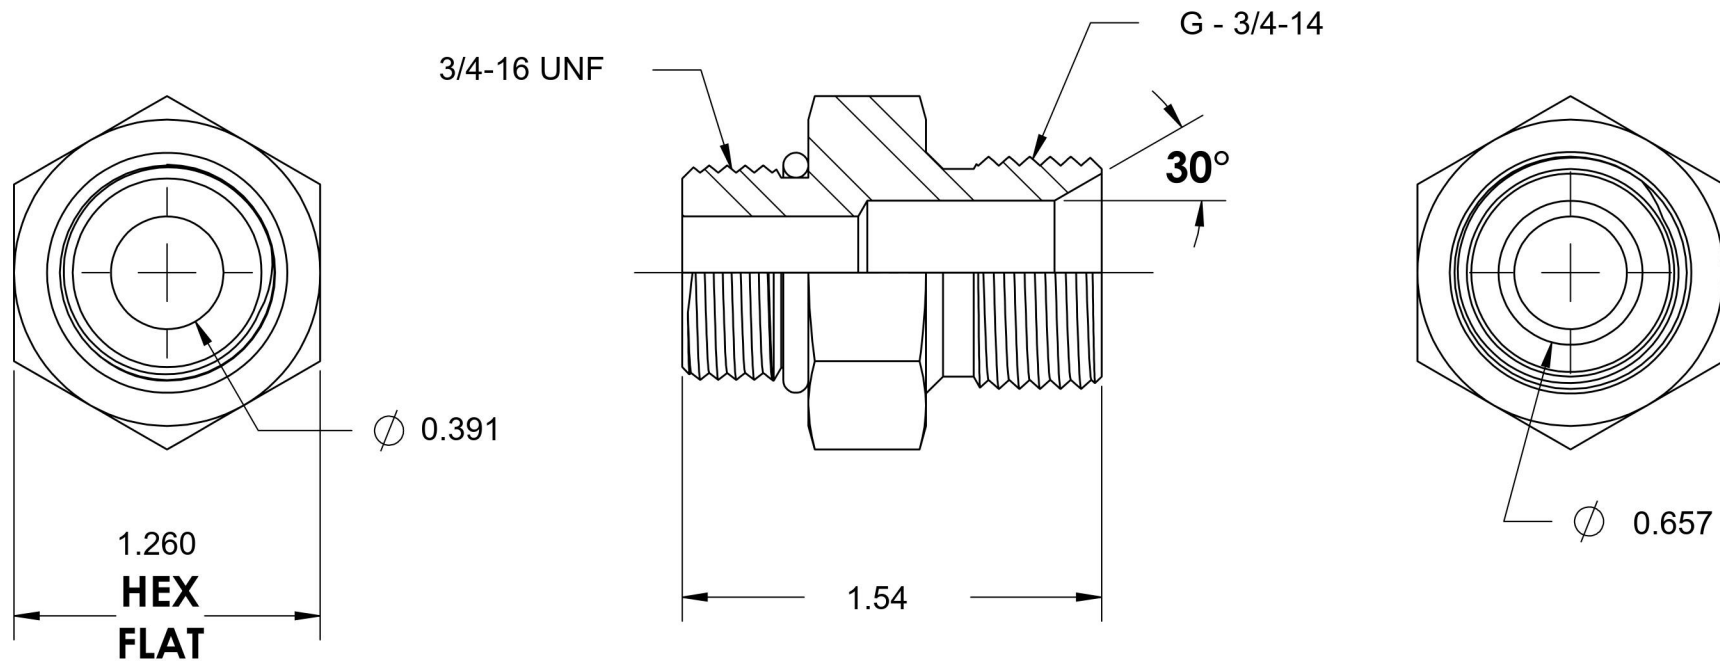

7062-08-12

Steel, SAE J1926 O-Ring Boss Male BSPP Port/Line Adapter, 3/4-16 Male ORB x 3/4-14 Male BSPP 60° Line/Port

6701 Cochran Road
Solon, Ohio 44139
Phone: (440) 248-1880
Toll Free: 1-888-331-1523

Temperature Rating	Material	Industry Standards	Series
-40°F to 250°F	C1045 / 12L14 Steel	SAE J1926, ISO 1179	7062
Pressure Rating	Finish	ISO 8434-6, ASTM B633	Series Description
2900 psi	Trivalent Zinc		SAE J1926 O-Ring Boss Male BSPP Port/Line Adapter