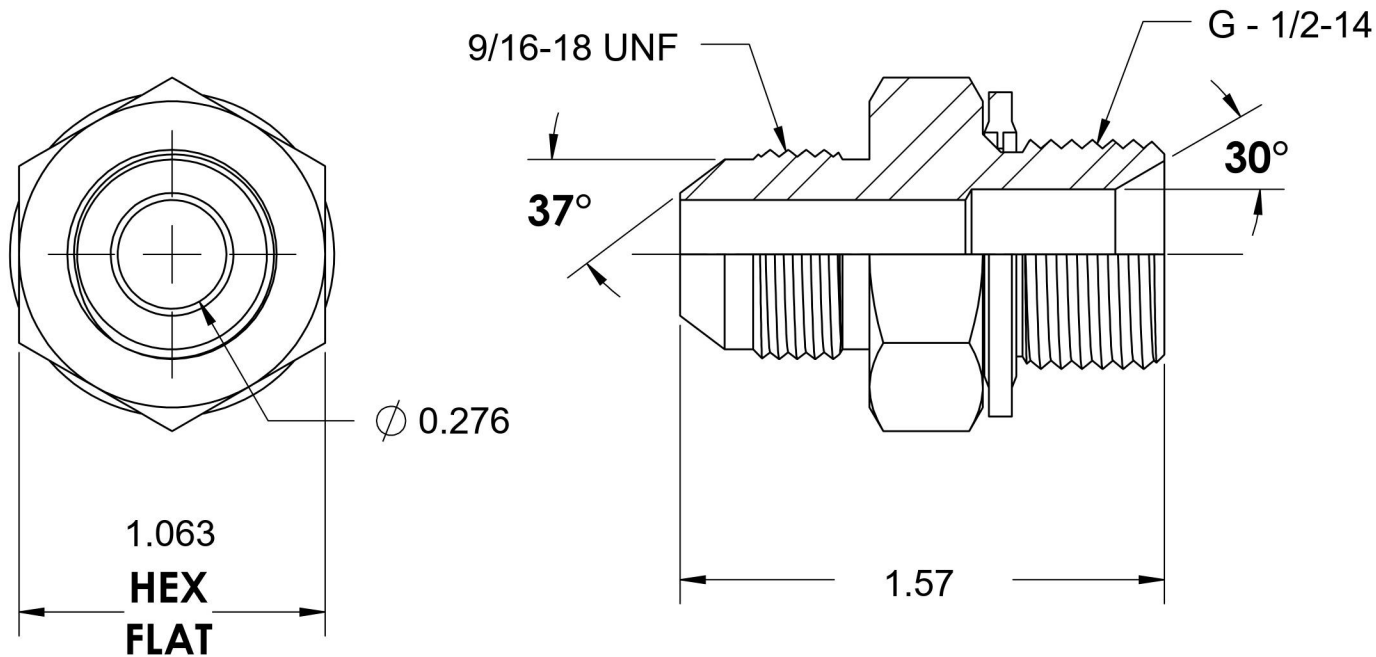

7002-06-08-SS-BS

Stainless Steel, SAE J514 37° Flare BSPP Type (D) Bonded Seal Port/Line Adapter, 3/8" Male JIC x 1/2-14 Male BSPP 60° Line/Port

6701 Cochran Road
Solon, Ohio 44139
Phone: (440) 248-1880
Toll Free: 1-888-331-1523

Temperature Rating	Material	Industry Standards	Series
-22°F to 257°F	316/316L Stainless Steel	SAE J514, ISO 1179	7002-BS-SS
Pressure Rating	Finish		Series Description
2900 psi	Passivated		SAE J514 37° Flare BSPP Type (D) Bonded Seal Port/Line Adapter