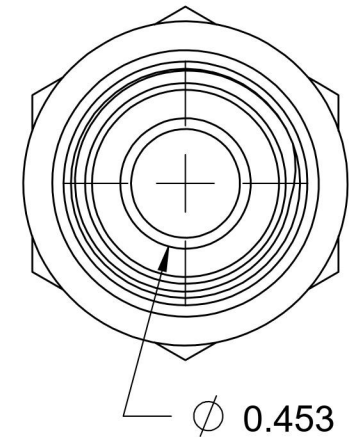

7002-06-08-SS-BS

Stainless Steel, SAE J514 37° Flare BSPP Type (D) Bonded Seal Port/Line Adapter, 3/8" Male JIC x 1/2-14 Male BSPP 60° Line/Port

6701 Cochran Road
Solon, Ohio 44139
Phone: (440) 248-1880
Toll Free: 1-888-331-1523