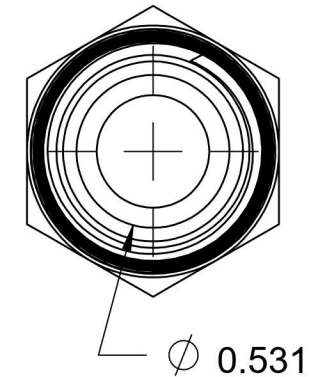

6401-10-08-O-SS

Stainless Steel, SAE J1926 O-Ring Boss Male Adapter, 7/8-14 Male ORB x 1/2" Male NPTF 30°

6701 Cochran Road
Solon, Ohio 44139
Phone: (440) 248-1880
Toll Free: 1-888-331-1523

Temperature Rating -40°F to 250°F	Material 316/316L Stainless Steel	Industry Standards SAE J1926-3, SAE J476 SAE J515	Series 6401-O-SS
Pressure Rating 6000 psi	Finish Passivated		Series Description SAE J1926 O-Ring Boss Male Adapter