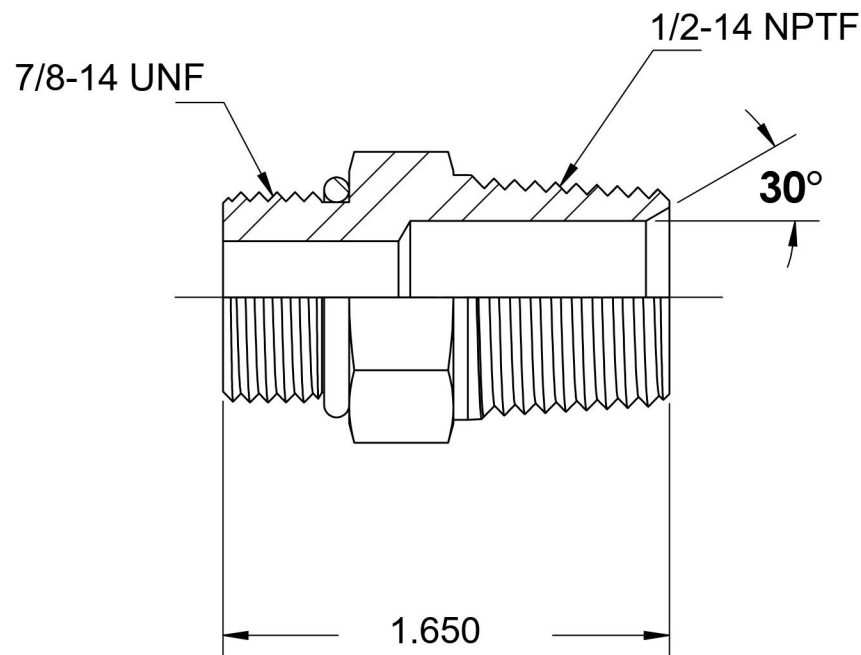

6401-10-08-O-SS

Stainless Steel, SAE J1926 O-Ring Boss Male Adapter, 7/8-14 Male ORB x 1/2" Male NPTF 30°

6701 Cochran Road
Solon, Ohio 44139
Phone: (440) 248-1880
Toll Free: 1-888-331-1523

Temperature Rating -40°F to 250°F	Material 316/316L Stainless Steel	Industry Standards SAE J1926-3, SAE J476 SAE J515	Series 6401-O-SS
Pressure Rating 6000 psi	Finish Passivated		Series Description SAE J1926 O-Ring Boss Male Adapter