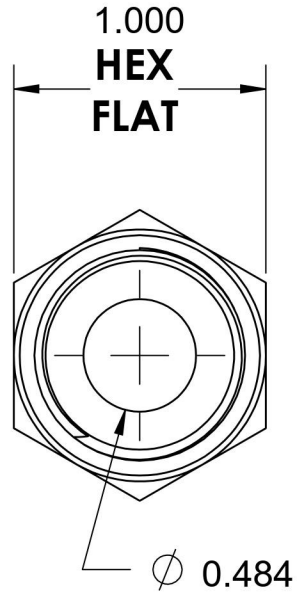

6401-10-08-O-SS

Stainless Steel, SAE J1926 O-Ring Boss Male Adapter, 7/8-14 Male ORB x 1/2" Male NPTF 30°

6701 Cochran Road
Solon, Ohio 44139
Phone: (440) 248-1880
Toll Free: 1-888-331-1523

Temperature Rating -40°F to 250°F	Material 316/316L Stainless Steel	Industry Standards SAE J1926-3, SAE J476 SAE J515	Series 6401-O-SS
Pressure Rating 6000 psi	Finish Passivated		Series Description SAE J1926 O-Ring Boss Male Adapter