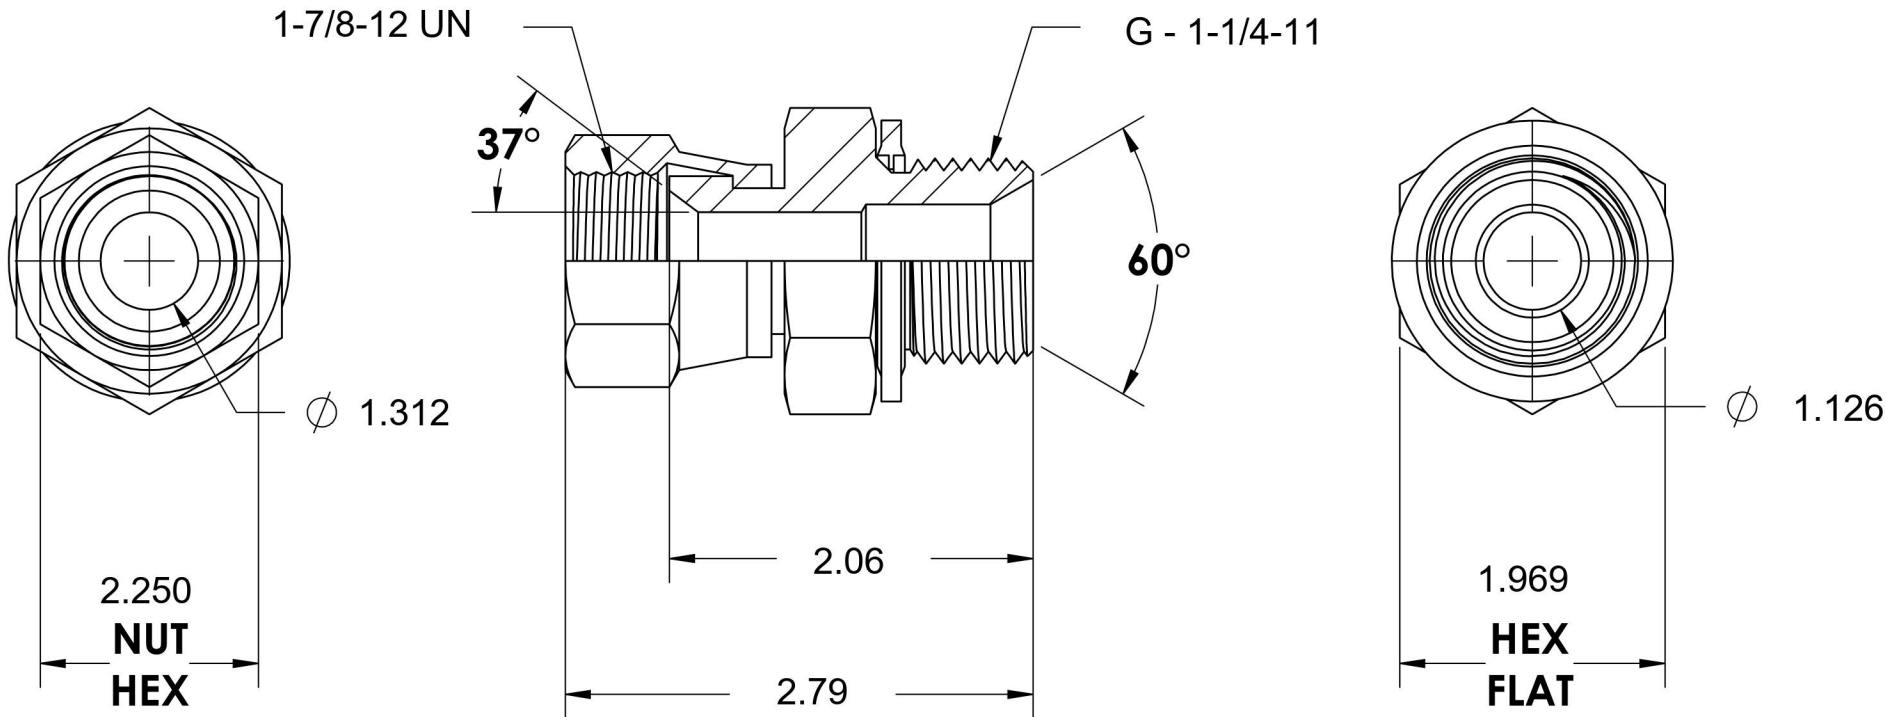

# 7022-24-20-BS

Steel, SAE J514 37° Flare Swivel BSPP Type (D) Bonded Seal Port/Line Connector, 1-1/2" Female JIC Swivel x 1-1/4-11 Male BSPP 60° Line/Port

6701 Cochran Road  
Solon, Ohio 44139  
Phone: (440) 248-1880  
Toll Free: 1-888-331-1523

<b>Temperature Rating</b> -40°F to 250°F	<b>Material</b> C1045 / 12L14 Steel	<b>Industry Standards</b> SAE J514, ISO 1179	<b>Series</b> 7022-BS
<b>Pressure Rating</b> 1500 psi	<b>Finish</b> Trivalent Zinc	<b>ISO 8434-6, ASTM B633</b>	<b>Series Description</b> SAE J514 37° Flare Swivel BSPP Type (D) Bonded Seal Port/Line Connector