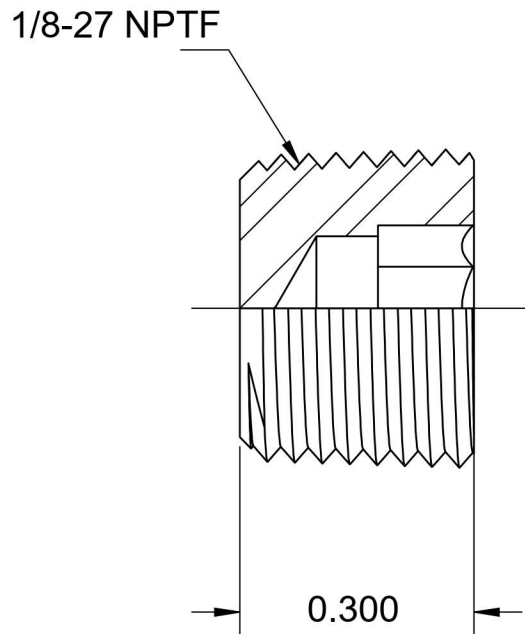

# 5406-HP-02-SS

Stainless Steel, SAE J531 Pipe Hollow Hex Plug, 1/8" Male NPTF

6701 Cochran Road  
Solon, Ohio 44139  
Phone: (440) 248-1880  
Toll Free: 1-888-331-1523

<b>Temperature Rating</b>	<b>Material</b>	<b>Industry Standards</b>	<b>Series</b>
-425°F to 1200°F	316/316L Stainless Steel	SAE J531, SAE J476	5406-HP-SS
<b>Pressure Rating</b>	<b>Finish</b>		<b>Series Description</b>
7200 psi	Passivated		SAE J531 Pipe Hollow Hex Plug