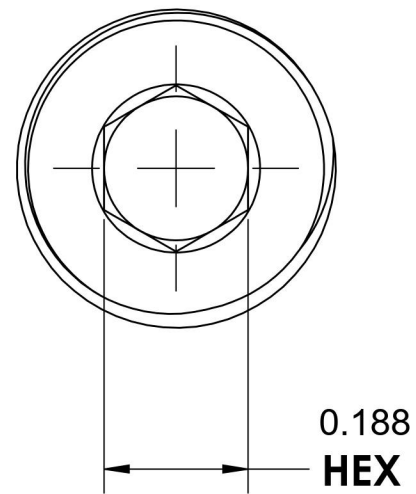

# 5406-HP-02-SS

Stainless Steel, SAE J531 Pipe Hollow Hex Plug, 1/8" Male NPTF

6701 Cochran Road  
Solon, Ohio 44139  
Phone: (440) 248-1880  
Toll Free: 1-888-331-1523

<b>Temperature Rating</b>	<b>Material</b>	<b>Industry Standards</b>	<b>Series</b>
-425°F to 1200°F	316/316L Stainless Steel	SAE J531, SAE J476	5406-HP-SS
<b>Pressure Rating</b>	<b>Finish</b>		<b>Series Description</b>
7200 psi	Passivated		SAE J531 Pipe Hollow Hex Plug