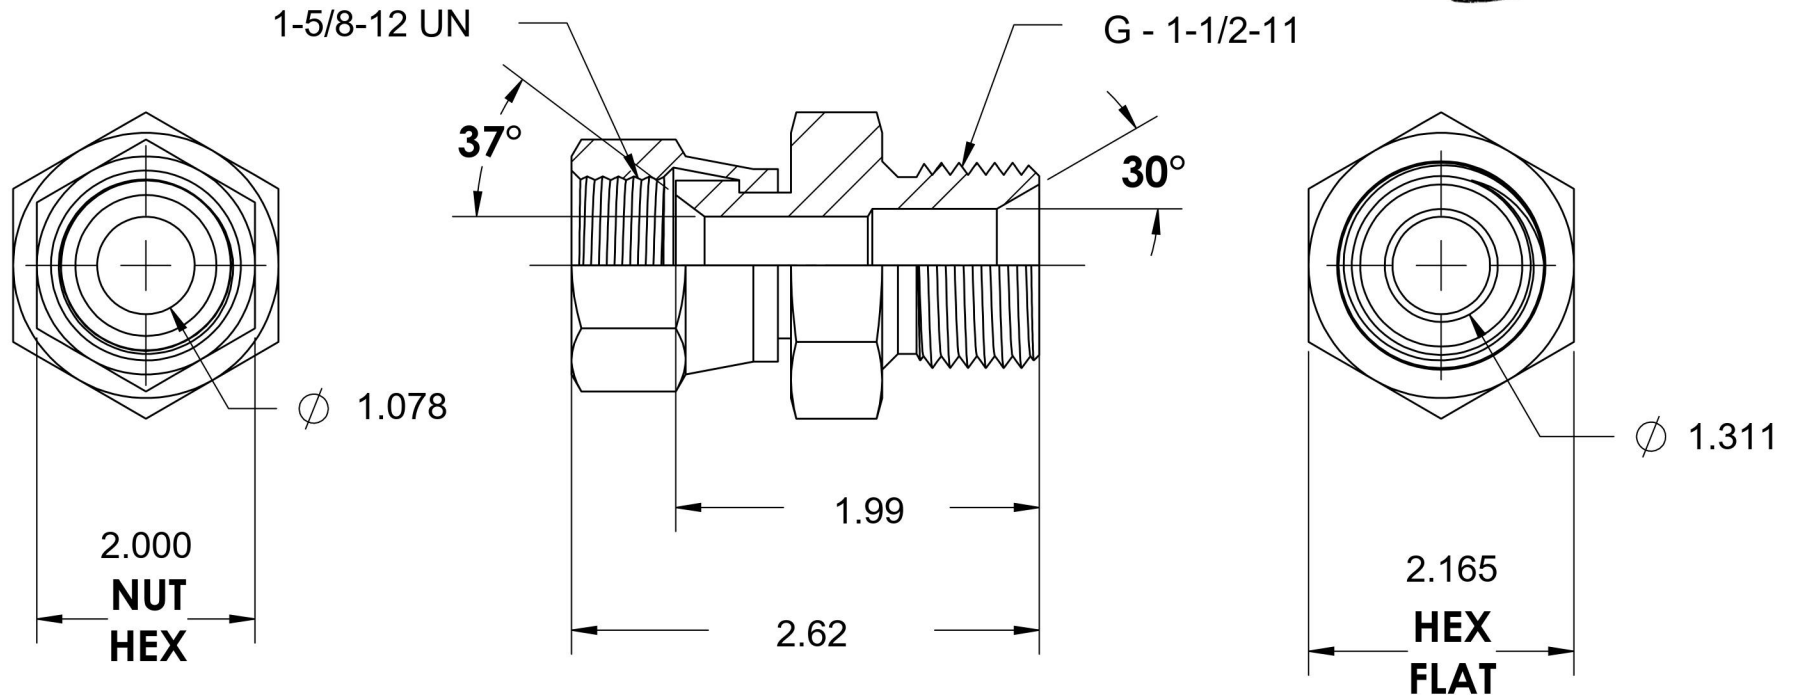

7022-20-24

Steel, SAE J514 37° Flare Swivel Male BSPP Port/Line Connector, 1-1/4" Female JIC Swivel x 1-1/2-11 Male BSPP 60° Line/Port

6701 Cochran Road
Solon, Ohio 44139
Phone: (440) 248-1880
Toll Free: 1-888-331-1523

Temperature Rating

-65°F to 500°F

Pressure Rating

1500 psi

Material

C1045 / 12L14 Steel

Finish

Trivalent Zinc