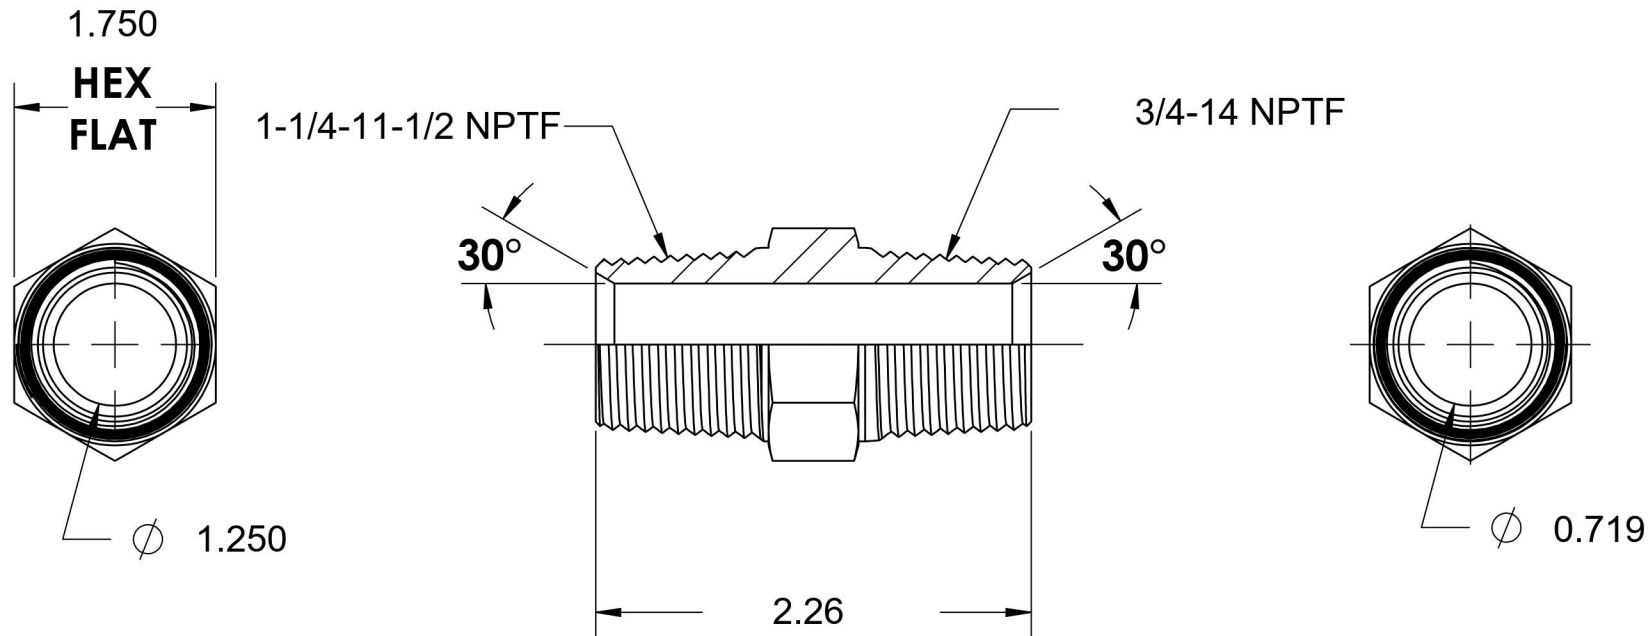

# 5404-20-12-SS

Stainless Steel, SAE J514 Pipe Nipple, 1-1/4" Male NPTF 30° x 3/4" Male NPTF 30°

6701 Cochran Road  
Solon, Ohio 44139  
Phone: (440) 248-1880  
Toll Free: 1-888-331-1523

<b>Temperature Rating</b>	<b>Material</b>	<b>Industry Standards</b>	<b>Series</b>
-425°F to 1200°F	316/316L Stainless Steel	SAE J514 , SAE J476	5404-SS
<b>Pressure Rating</b>	<b>Finish</b>		<b>Series Description</b>
3600 psi	Passivated		SAE J514 Pipe Nipple