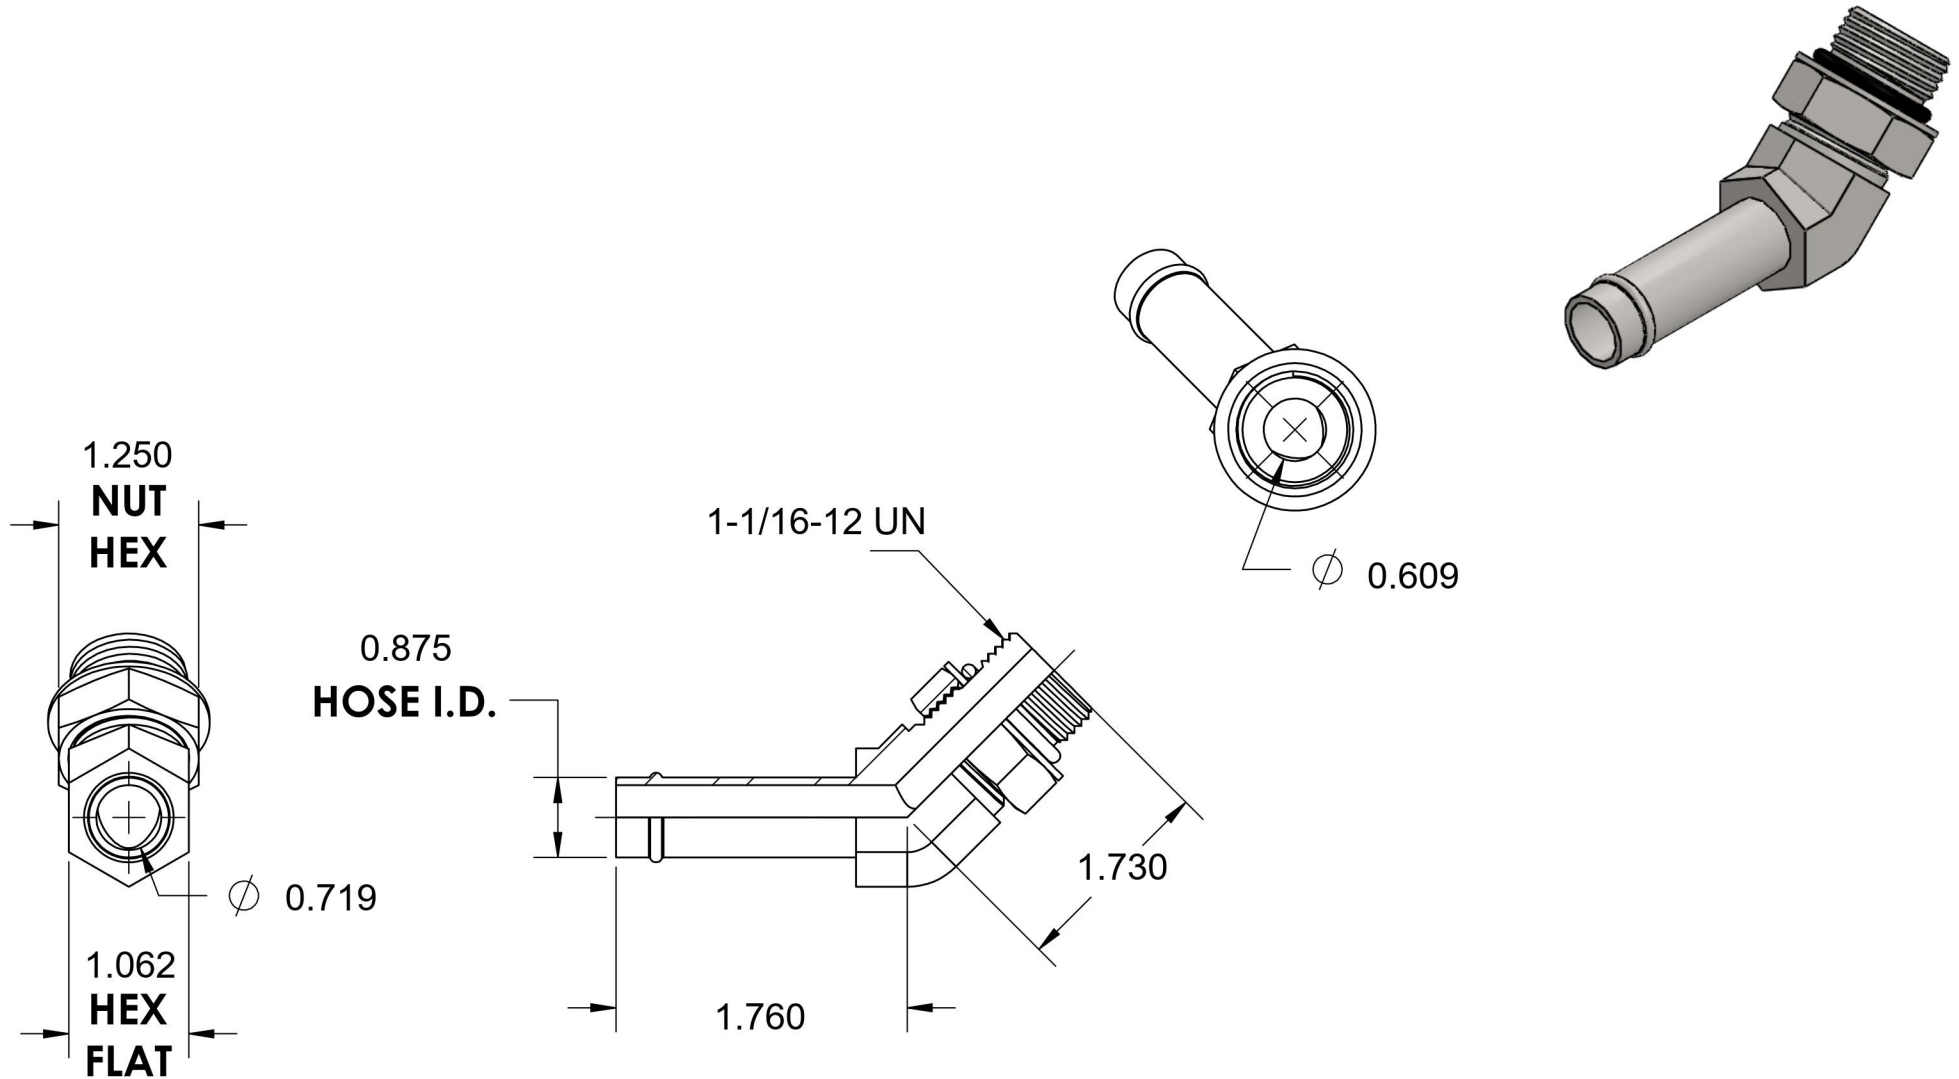

4603-14-12-NWO-FG

Steel, SAE J1231 Hose Bead 45° Adjustable Port Elbow, 7/8" Beaded Hose Barb x 1-1/16-12 Male Adjustable ORB

6701 Cochran Road
Solon, Ohio 44139
Phone: (440) 248-1880
Toll Free: 1-888-331-1523

Temperature Rating	Material	Industry Standards	Series
-40°F to 250°F	C1045 Steel	SAE J1231-2, SAE J1926-3 SAE J515, ASTM B633	4603-NWO-FG
Pressure Rating	Finish		Series Description
150psi	Trivalent Zinc		SAE J1231 Hose Bead 45° Adjustable Port Elbow