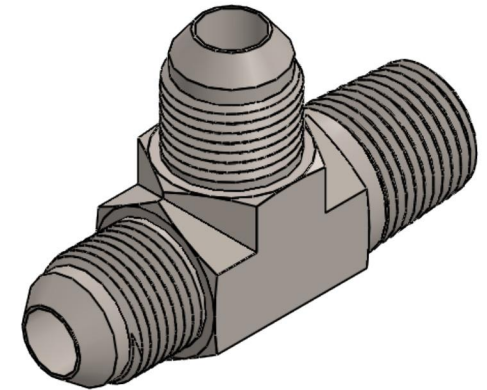

# 2605-24-24-SS

Stainless Steel, SAE J514 37° Flare Male Run Tee, 1-1/2" Male JIC x 1-1/2" Male NPTF 30° x 1-1/2" Male JIC

6701 Cochran Road  
Solon, Ohio 44139  
Phone: (440) 248-1880  
Toll Free: 1-888-331-1523

**Temperature Rating**

-425°F to 1200°F

**Pressure Rating**

2500 psi

**Material**

316/316L Stainless Steel

**Finish**

Passivated