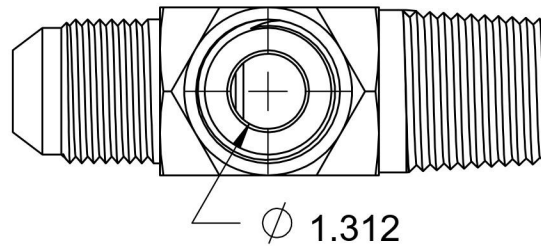

# 2605-24-24-SS

Stainless Steel, SAE J514 37° Flare Male Run Tee, 1-1/2" Male JIC x 1-1/2" Male NPTF 30° x 1-1/2" Male JIC

6701 Cochran Road  
Solon, Ohio 44139  
Phone: (440) 248-1880  
Toll Free: 1-888-331-1523

**Temperature Rating**

-425°F to 1200°F

**Pressure Rating**

2500 psi

**Material**

316/316L Stainless Steel

**Finish**

Passivated