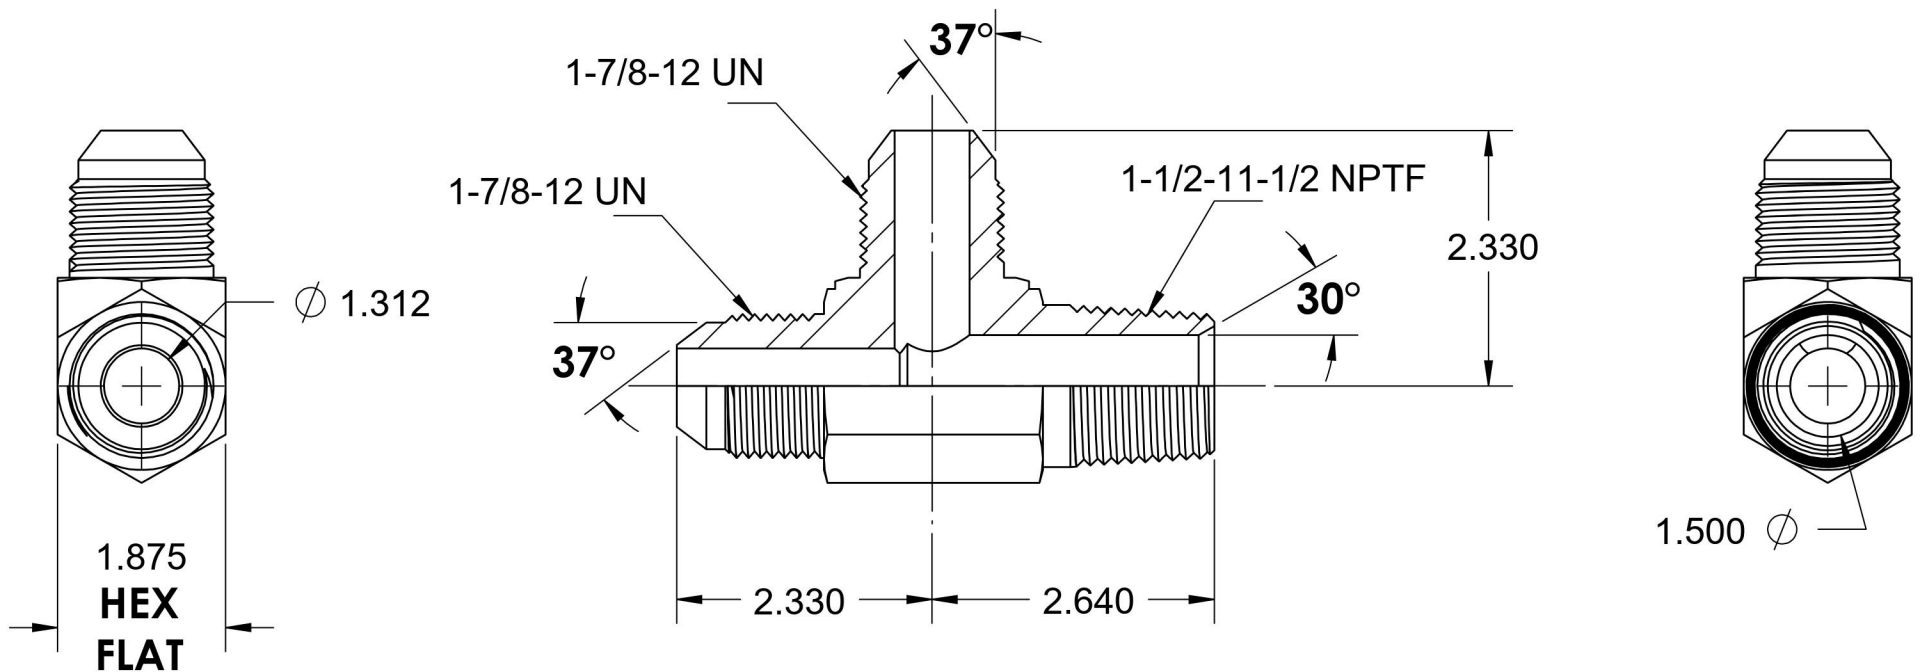

# 2605-24-24-SS

Stainless Steel, SAE J514 37° Flare Male Run Tee, 1-1/2" Male JIC x 1-1/2" Male NPTF 30° x 1-1/2" Male JIC

6701 Cochran Road  
Solon, Ohio 44139  
Phone: (440) 248-1880  
Toll Free: 1-888-331-1523

**Temperature Rating**

-425°F to 1200°F

**Pressure Rating**

2500 psi

**Material**

316/316L Stainless Steel

**Finish**

Passivated