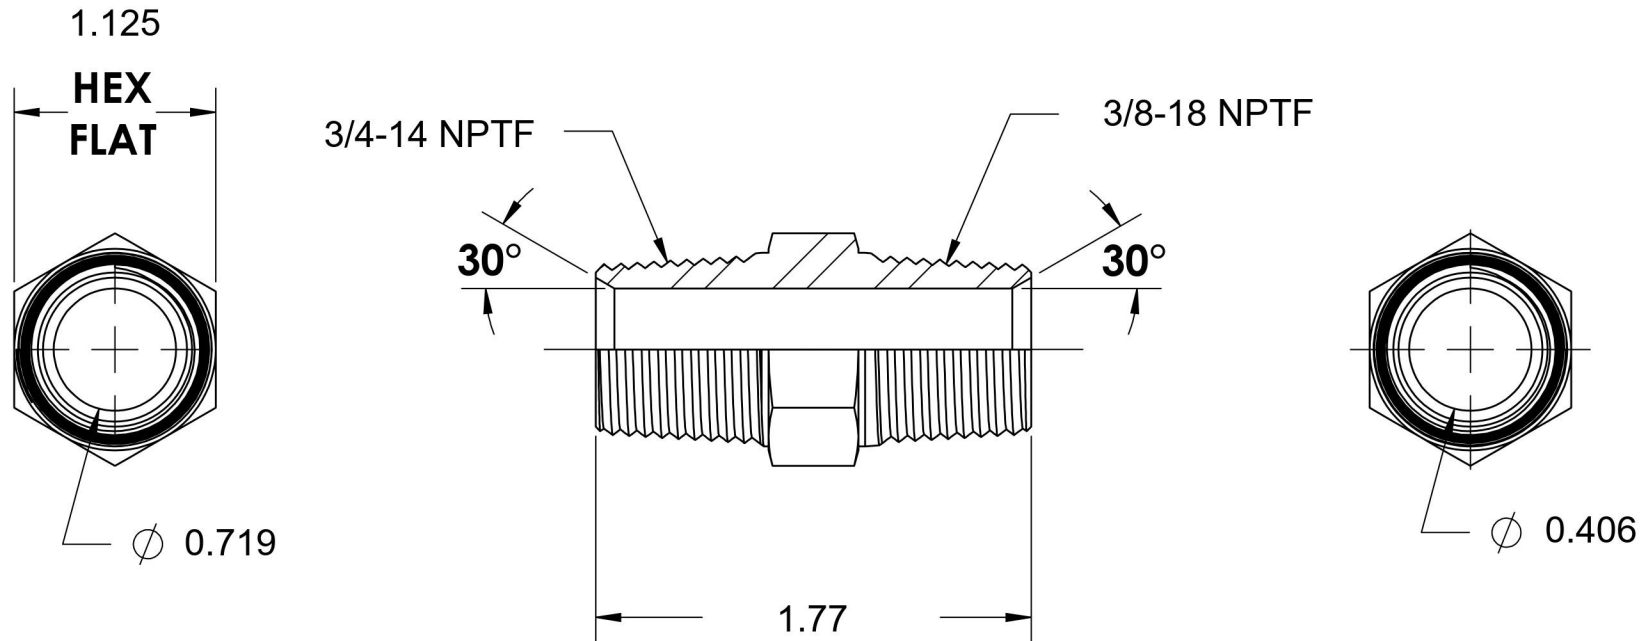

# 5404-12-06

Steel, SAE J514 Pipe Nipple, 3/4" Male NPTF 30° x 3/8" Male NPTF 30°

6701 Cochran Road  
Solon, Ohio 44139  
Phone: (440) 248-1880  
Toll Free: 1-888-331-1523