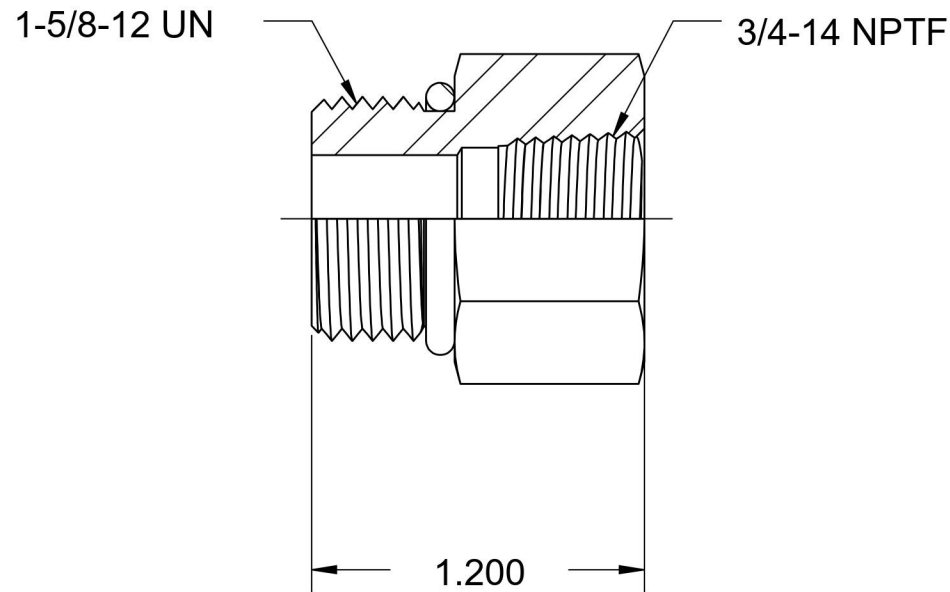

# 6405-20-12-O

Steel, SAE J1926 O-Ring Boss Female Adapter, 1-5/8-12 Male ORB x 3/4" Female NPTF

6701 Cochran Road  
Solon, Ohio 44139  
Phone: (440) 248-1880  
Toll Free: 1-888-331-1523

<b>Temperature Rating</b>	<b>Material</b>	<b>Industry Standards</b>	<b>Series</b>
-40°F to 250°F	C1045 / 12L14 Steel	SAE J1926-3, SAE J476 SAE J515, ASTM B633	6405-O
<b>Pressure Rating</b>	<b>Finish</b>		<b>Series Description</b>
3000 psi	Trivalent Zinc		SAE J1926 O-Ring Boss Female Adapter