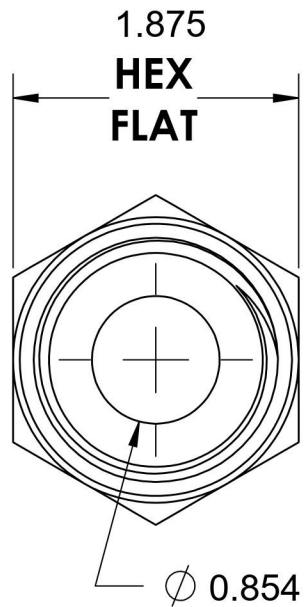

# 6405-20-12-O

Steel, SAE J1926 O-Ring Boss Female Adapter, 1-5/8-12 Male ORB x 3/4" Female NPTF

6701 Cochran Road  
Solon, Ohio 44139  
Phone: (440) 248-1880  
Toll Free: 1-888-331-1523

<b>Temperature Rating</b>	<b>Material</b>	<b>Industry Standards</b>	<b>Series</b>
-40°F to 250°F	C1045 / 12L14 Steel	SAE J1926-3, SAE J476 SAE J515, ASTM B633	6405-O
<b>Pressure Rating</b>	<b>Finish</b>		<b>Series Description</b>
3000 psi	Trivalent Zinc		SAE J1926 O-Ring Boss Female Adapter