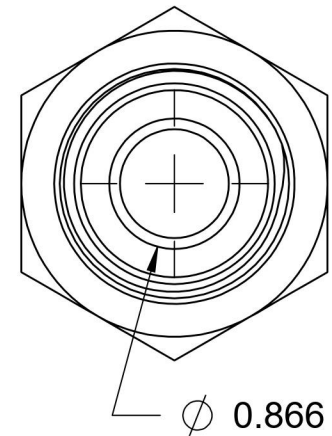

7002-24-16-SS

Stainless Steel, SAE J514 37° Flare Male BSPP Port/Line Connector, 1-1/2" Male JIC x 1-11 Male BSPP 60° Line/Port

6701 Cochran Road
Solon, Ohio 44139
Phone: (440) 248-1880
Toll Free: 1-888-331-1523

Temperature Rating	Material	Industry Standards	Series
-425°F to 1200°F	316/316L Stainless Steel	SAE J514, ISO 1179	7002-SS
Pressure Rating	Finish	ISO 8434-6	Series Description
1700 psi	Passivated		SAE J514 37° Flare Male BSPP Port/Line Connector