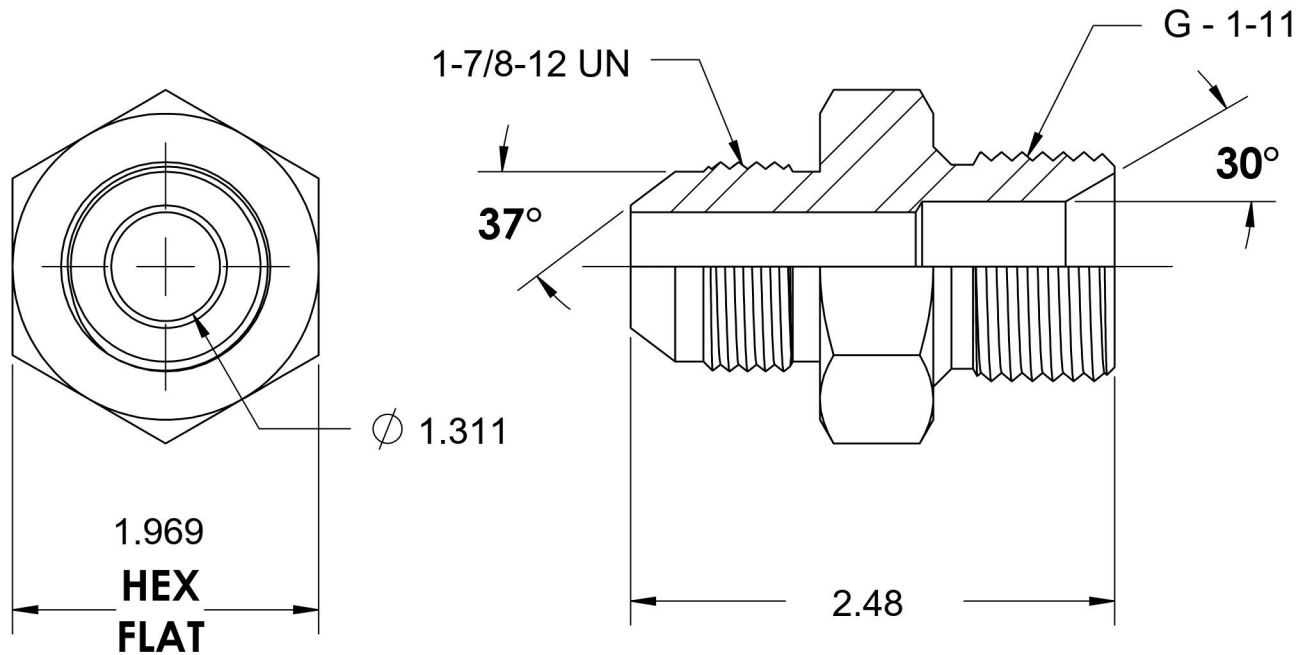

7002-24-16-SS

Stainless Steel, SAE J514 37° Flare Male BSPP Port/Line Connector, 1-1/2" Male JIC x 1-11 Male BSPP 60° Line/Port

6701 Cochran Road
Solon, Ohio 44139
Phone: (440) 248-1880
Toll Free: 1-888-331-1523

Temperature Rating	Material	Industry Standards	Series
-425°F to 1200°F	316/316L Stainless Steel	SAE J514, ISO 1179	7002-SS
Pressure Rating	Finish	ISO 8434-6	Series Description
1700 psi	Passivated		SAE J514 37° Flare Male BSPP Port/Line Connector