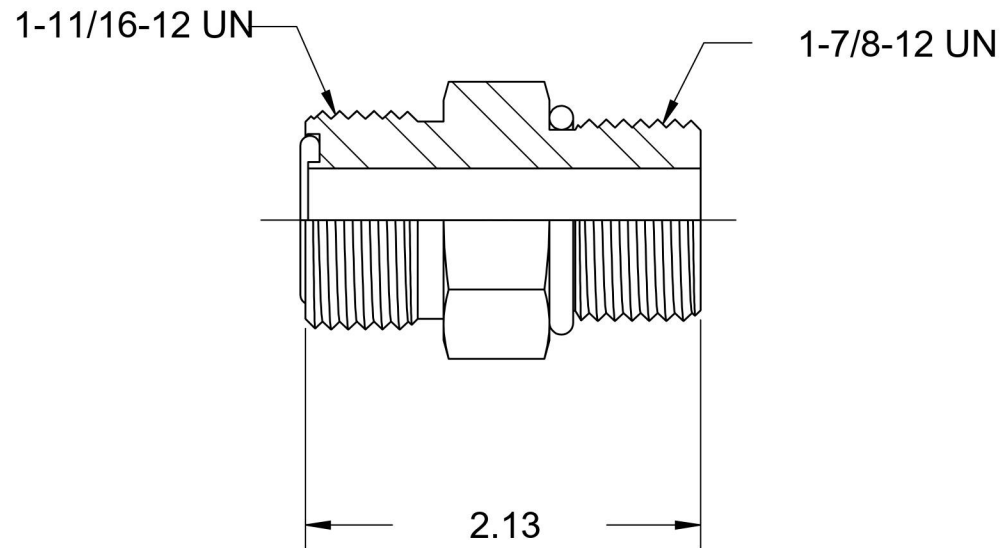

# FS6400-20-24-O-SS

Stainless Steel, SAE J1453 O-Ring Face Seal Port Connector, 1-1/4" Male ORFS x 1-7/8-12 Male ORB

6701 Cochran Road  
Solon, Ohio 44139  
Phone: (440) 248-1880  
Toll Free: 1-888-331-1523

<b>Temperature Rating</b>	<b>Material</b>	<b>Industry Standards</b>	<b>Series</b>
-40°F to 250°F	316/316L Stainless Steel	SAE J1453, SAE J1926-2	FS6400-O-SS
<b>Pressure Rating</b>	<b>Finish</b>		<b>Series Description</b>
5000 psi	Passivated		SAE J1453 O-Ring Face Seal Port Connector