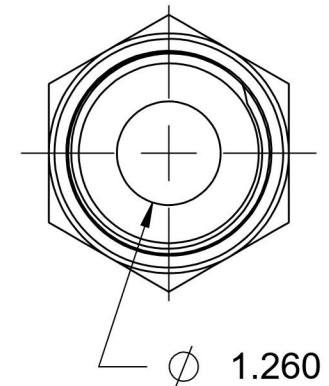

# FS6400-20-24-O-SS

Stainless Steel, SAE J1453 O-Ring Face Seal Port Connector, 1-1/4" Male ORFS x 1-7/8-12 Male ORB

6701 Cochran Road  
Solon, Ohio 44139  
Phone: (440) 248-1880  
Toll Free: 1-888-331-1523

<b>Temperature Rating</b>	<b>Material</b>	<b>Industry Standards</b>	<b>Series</b>
-40°F to 250°F	316/316L Stainless Steel	SAE J1453, SAE J1926-2	FS6400-O-SS
<b>Pressure Rating</b>	<b>Finish</b>		<b>Series Description</b>
5000 psi	Passivated		SAE J1453 O-Ring Face Seal Port Connector