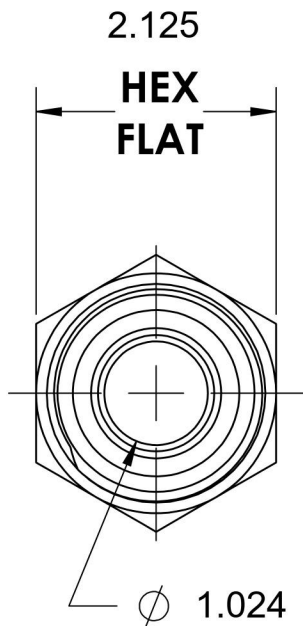

# FS6400-20-24-O-SS

Stainless Steel, SAE J1453 O-Ring Face Seal Port Connector, 1-1/4" Male ORFS x 1-7/8-12 Male ORB

6701 Cochran Road  
Solon, Ohio 44139  
Phone: (440) 248-1880  
Toll Free: 1-888-331-1523

<b>Temperature Rating</b>	<b>Material</b>	<b>Industry Standards</b>	<b>Series</b>
-40°F to 250°F	316/316L Stainless Steel	SAE J1453, SAE J1926-2	FS6400-O-SS
<b>Pressure Rating</b>	<b>Finish</b>		<b>Series Description</b>
5000 psi	Passivated		SAE J1453 O-Ring Face Seal Port Connector