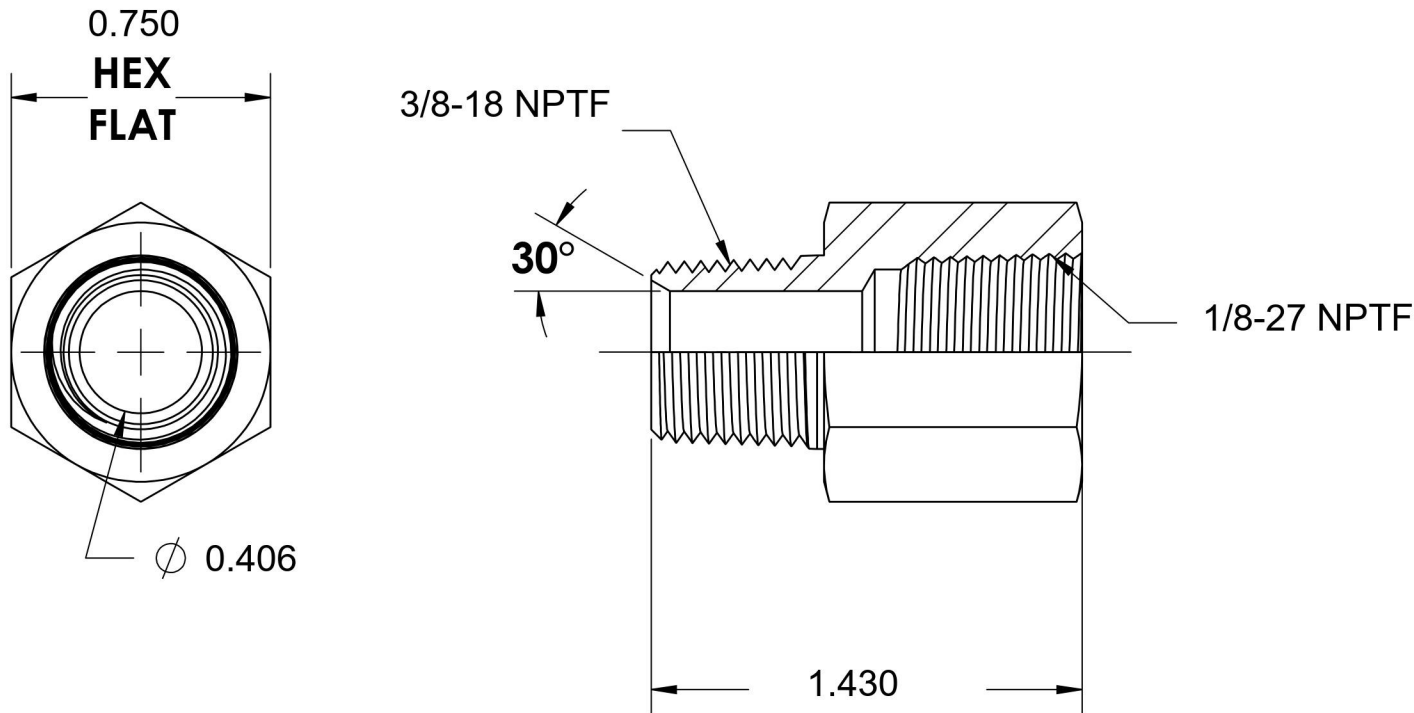

# 5405-06-02-SS

Stainless Steel, SAE J514 Pipe Expander, 3/8" Male NPTF 30° x 1/8" Female NPTF

6701 Cochran Road  
Solon, Ohio 44139  
Phone: (440) 248-1880  
Toll Free: 1-888-331-1523

<b>Temperature Rating</b> -425°F to 1200°F	<b>Material</b> 316/316L Stainless Steel	<b>Industry Standards</b> SAE J514 , SAE J476	<b>Series</b> 5405-SS
<b>Pressure Rating</b> 6000 psi	<b>Finish</b> Passivated		<b>Series Description</b> SAE J514 Pipe Expander