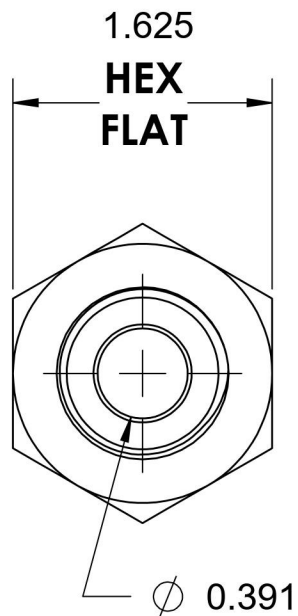

2405-08-16

Steel, SAE J514 Flared Tube Female Connector, 1/2" Male JIC x 1" Female NPTF

6701 Cochran Road
Solon, Ohio 44139
Phone: (440) 248-1880
Toll Free: 1-888-331-1523

Temperature Rating

-65°F to 500°F

Series

2405

Series Description

SAE J514 Flared Tube
Female Connector