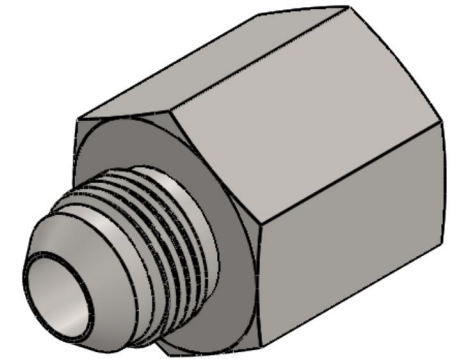

2405-08-16

Steel, SAE J514 Flared Tube Female Connector, 1/2" Male JIC x 1" Female NPTF

6701 Cochran Road
Solon, Ohio 44139
Phone: (440) 248-1880
Toll Free: 1-888-331-1523

Temperature Rating

-65°F to 500°F

Series

2405

Series Description

SAE J514 Flared Tube
Female Connector