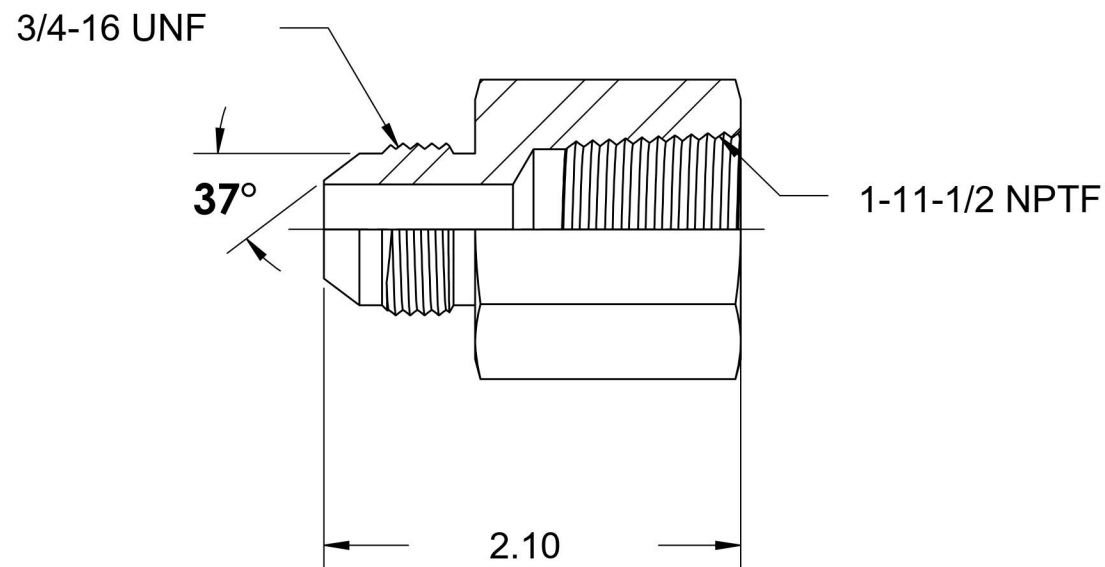

2405-08-16

Steel, SAE J514 Flared Tube Female Connector, 1/2" Male JIC x 1" Female NPTF

6701 Cochran Road
Solon, Ohio 44139
Phone: (440) 248-1880
Toll Free: 1-888-331-1523

Temperature Rating

-65°F to 500°F

Series

2405

Series Description

SAE J514 Flared Tube
Female Connector