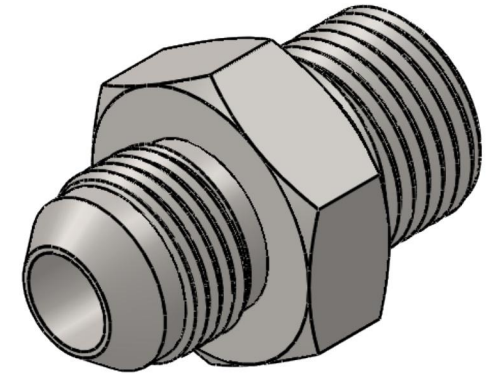

# 7002-12-06-SS

Stainless Steel, SAE J514 37° Flare Male BSPP Port/Line Connector, 3/4" Male JIC x 3/8-19 Male BSPP 60° Line/Port

6701 Cochran Road  
Solon, Ohio 44139  
Phone: (440) 248-1880  
Toll Free: 1-888-331-1523

<b>Temperature Rating</b>	<b>Material</b>	<b>Industry Standards</b>	<b>Series</b>
-425°F to 1200°F	316/316L Stainless Steel	SAE J514, ISO 1179	7002-SS
<b>Pressure Rating</b>	<b>Finish</b>	ISO 8434-6	<b>Series Description</b>
5100 psi	Passivated		SAE J514 37° Flare Male BSPP Port/Line Connector