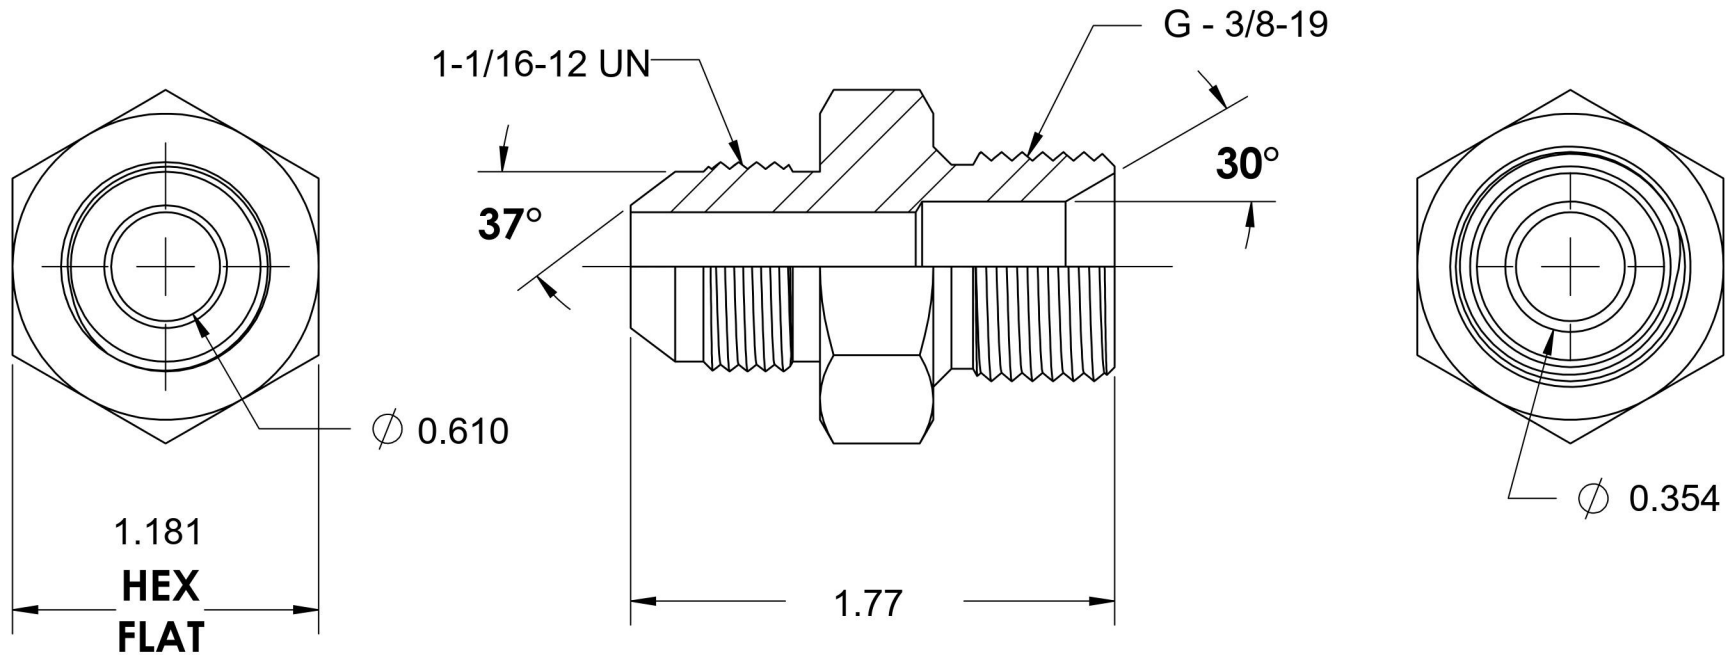

# 7002-12-06-SS

Stainless Steel, SAE J514 37° Flare Male BSPP Port/Line Connector, 3/4" Male JIC x 3/8-19 Male BSPP 60° Line/Port

6701 Cochran Road  
Solon, Ohio 44139  
Phone: (440) 248-1880  
Toll Free: 1-888-331-1523

<b>Temperature Rating</b>	<b>Material</b>	<b>Industry Standards</b>	<b>Series</b>
-425°F to 1200°F	316/316L Stainless Steel	SAE J514, ISO 1179	7002-SS
<b>Pressure Rating</b>	<b>Finish</b>	ISO 8434-6	<b>Series Description</b>
5100 psi	Passivated		SAE J514 37° Flare Male BSPP Port/Line Connector