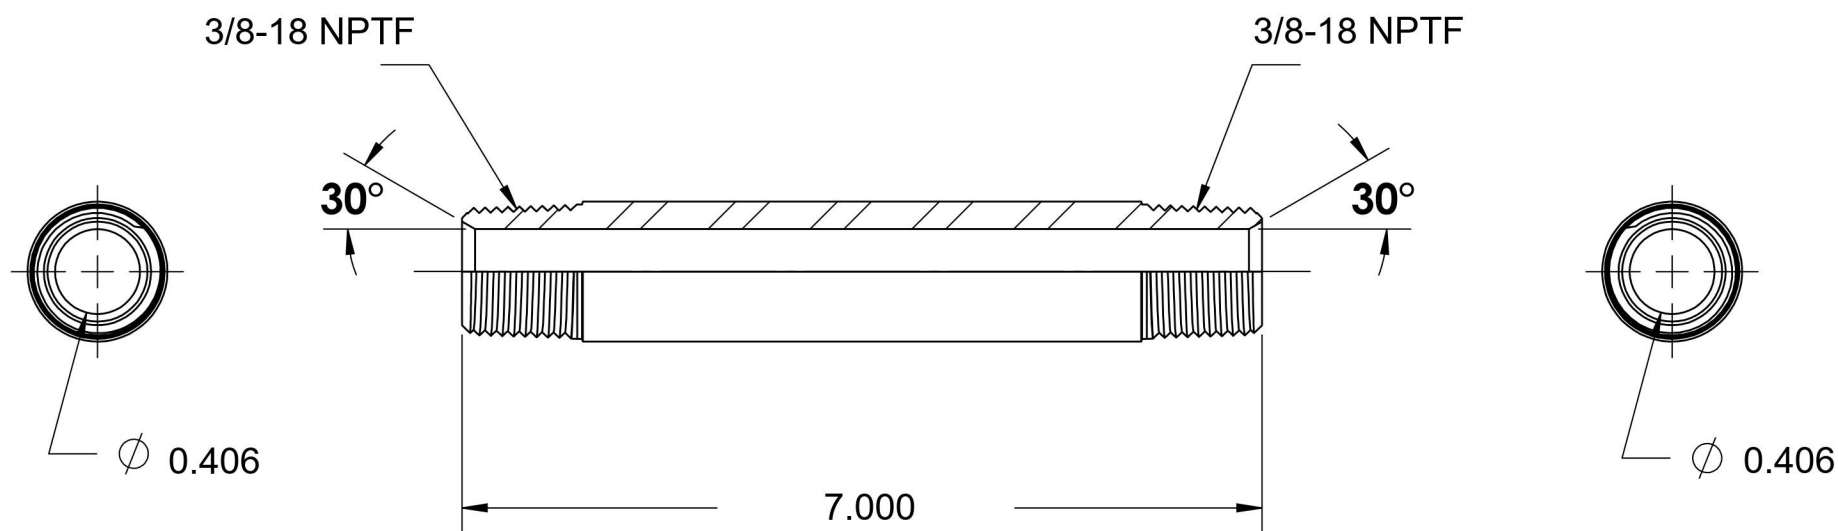

5404-N-06X7.000-SS

Stainless Steel, SAE J514 Pipe Long Nipple, 3/8" Male NPTF 30° x 3/8" Male NPTF 30°

6701 Cochran Road
Solon, Ohio 44139
Phone: (440) 248-1880
Toll Free: 1-888-331-1523

Temperature Rating	Material	Industry Standards	Series
-425°F to 1200°F	316/316L Stainless Steel	SAE J514, SAE J476	5404-N-SS
Pressure Rating	Finish		Series Description
7200 psi	Passivated		SAE J514 Pipe Long Nipple