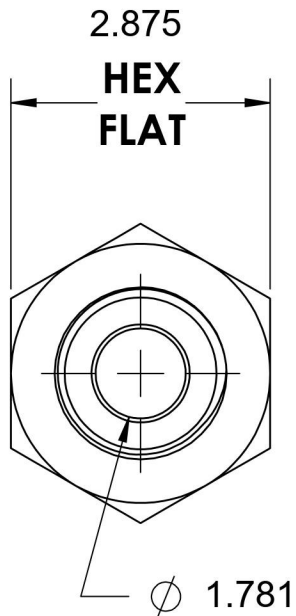

# 2405-32-32-SS

Stainless Steel, SAE J514 Flared Tube Female Connector, 2" Male JIC x 2" Female NPTF

2-1/2-12 UN

2-11-1/2 NPTF

6701 Cochran Road  
Solon, Ohio 44139  
Phone: (440) 248-1880  
Toll Free: 1-888-331-1523