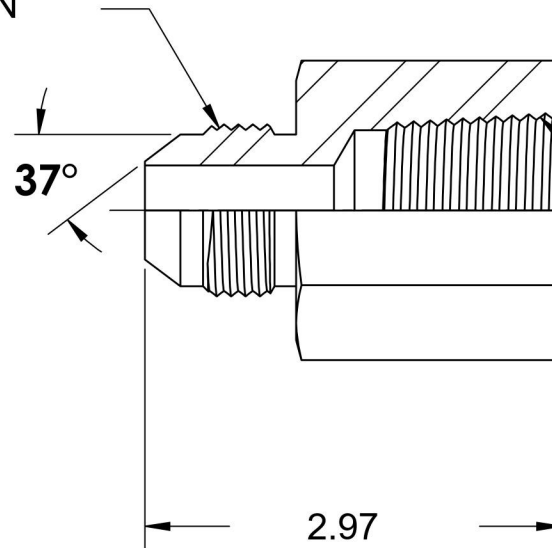

# 2405-32-32-SS

Stainless Steel, SAE J514 Flared Tube Female Connector, 2" Male JIC x 2" Female NPTF

2-1/2-12 UN

2-11-1/2 NPTF

6701 Cochran Road  
Solon, Ohio 44139  
Phone: (440) 248-1880  
Toll Free: 1-888-331-1523

**Temperature Rating**

-425°F to 1200°F

**Material**

316/316L Stainless Steel

**Industry Standards**

SAE J514 , SAE J476

**Series**

2405-SS

**Pressure Rating**

1500 psi

**Finish**

Passivated

**Series Description**

SAE J514 Flared Tube  
Female Connector