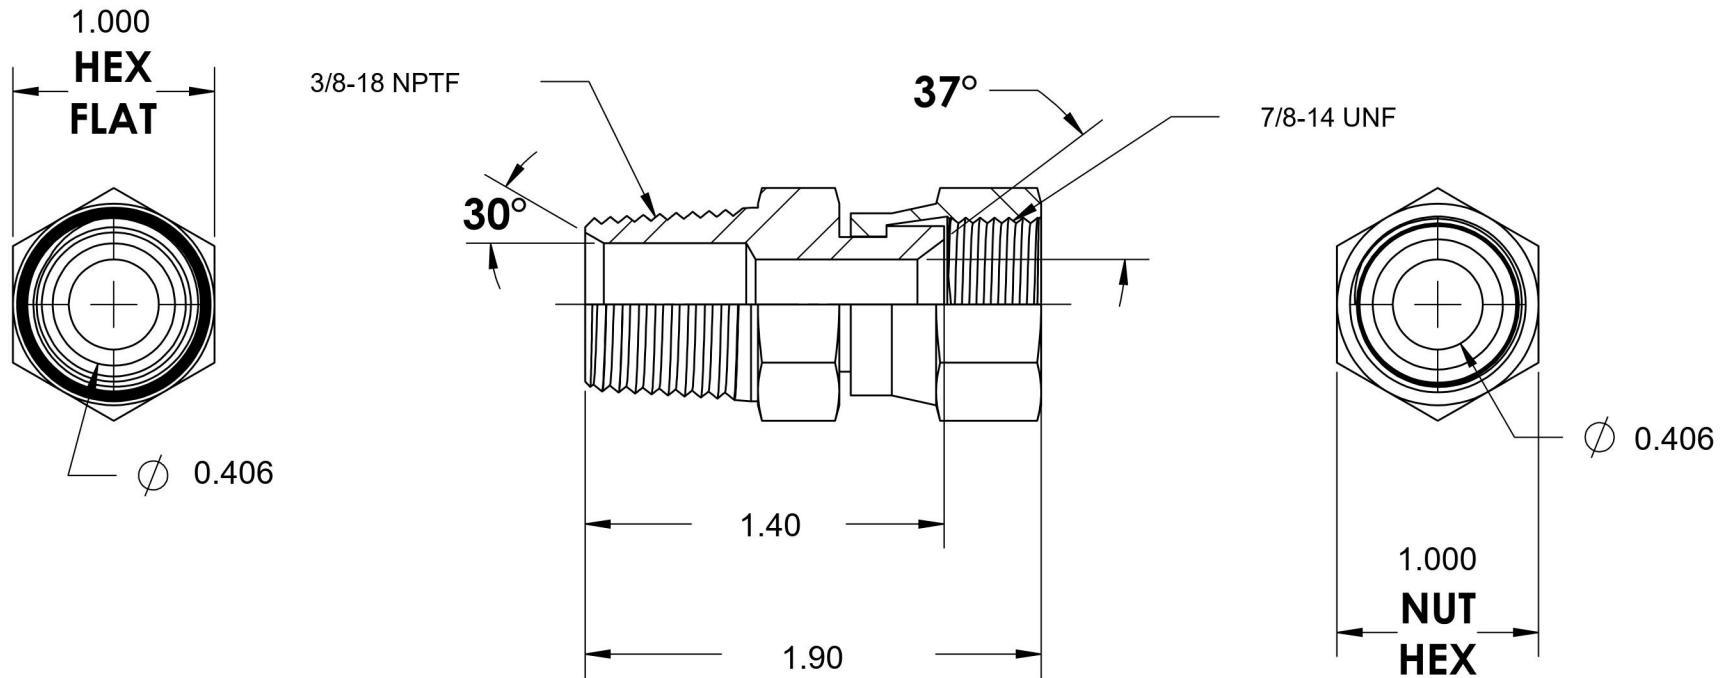

# 6505-06-10

Steel, SAE J514 37° Flare Swivel Male Connector, 3/8" Male NPTF 30° x 5/8" Female JIC Swivel

6701 Cochran Road  
Solon, Ohio 44139  
Phone: (440) 248-1880  
Toll Free: 1-888-331-1523

<b>Temperature Rating</b>	<b>Material</b>	<b>Industry Standards</b>	<b>Series</b>
-65°F to 500°F	C1045/12L14 Steel	SAE J514 , SAE J476 ASTM B633	6505
<b>Pressure Rating</b>	<b>Finish</b>		<b>Series Description</b>
5000 psi	Trivalent Zinc		SAE J514 37° Flare Swivel Male Connector