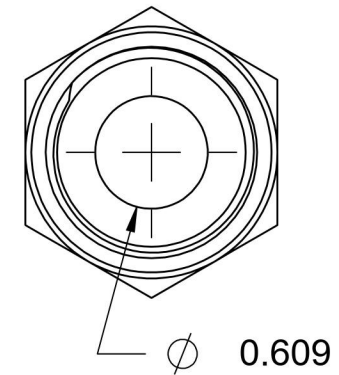

# 6400-16-12-O-SS

Stainless Steel, SAE J514 37° Flare Port Connector, 1" Male JIC x 1-1/16-12 Male ORB

6701 Cochran Road  
Solon, Ohio 44139  
Phone: (440) 248-1880  
Toll Free: 1-888-331-1523

<b>Temperature Rating</b> -40°F to 250°F	<b>Material</b> 316/316L Stainless Steel	<b>Industry Standards</b> SAE J514, SAE J1926-3	<b>Series</b> 6400-O-SS
<b>Pressure Rating</b> 5400 psi	<b>Finish</b> Passivated		<b>Series Description</b> SAE J514 37° Flare Port Connector