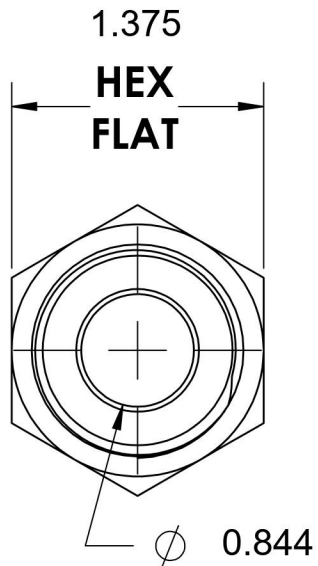

# 6400-16-12-O-SS

Stainless Steel, SAE J514 37° Flare Port Connector, 1" Male JIC x 1-1/16-12 Male ORB

6701 Cochran Road  
Solon, Ohio 44139  
Phone: (440) 248-1880  
Toll Free: 1-888-331-1523

<b>Temperature Rating</b> -40°F to 250°F	<b>Material</b> 316/316L Stainless Steel	<b>Industry Standards</b> SAE J514, SAE J1926-3	<b>Series</b> 6400-O-SS
<b>Pressure Rating</b> 5400 psi	<b>Finish</b> Passivated		<b>Series Description</b> SAE J514 37° Flare Port Connector