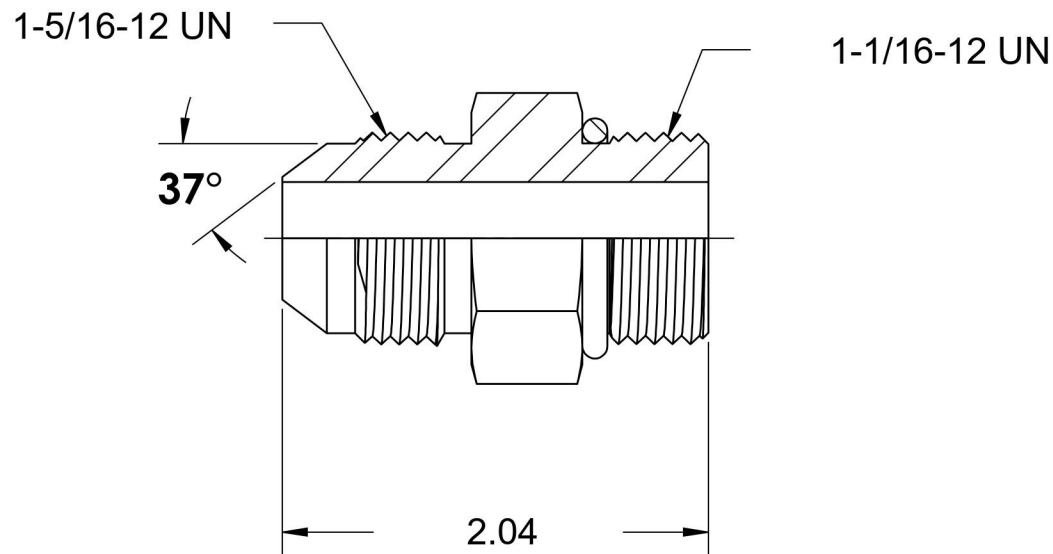

# 6400-16-12-O-SS

Stainless Steel, SAE J514 37° Flare Port Connector, 1" Male JIC x 1-1/16-12 Male ORB

6701 Cochran Road  
Solon, Ohio 44139  
Phone: (440) 248-1880  
Toll Free: 1-888-331-1523

<b>Temperature Rating</b> -40°F to 250°F	<b>Material</b> 316/316L Stainless Steel	<b>Industry Standards</b> SAE J514, SAE J1926-3	<b>Series</b> 6400-O-SS
<b>Pressure Rating</b> 5400 psi	<b>Finish</b> Passivated		<b>Series Description</b> SAE J514 37° Flare Port Connector