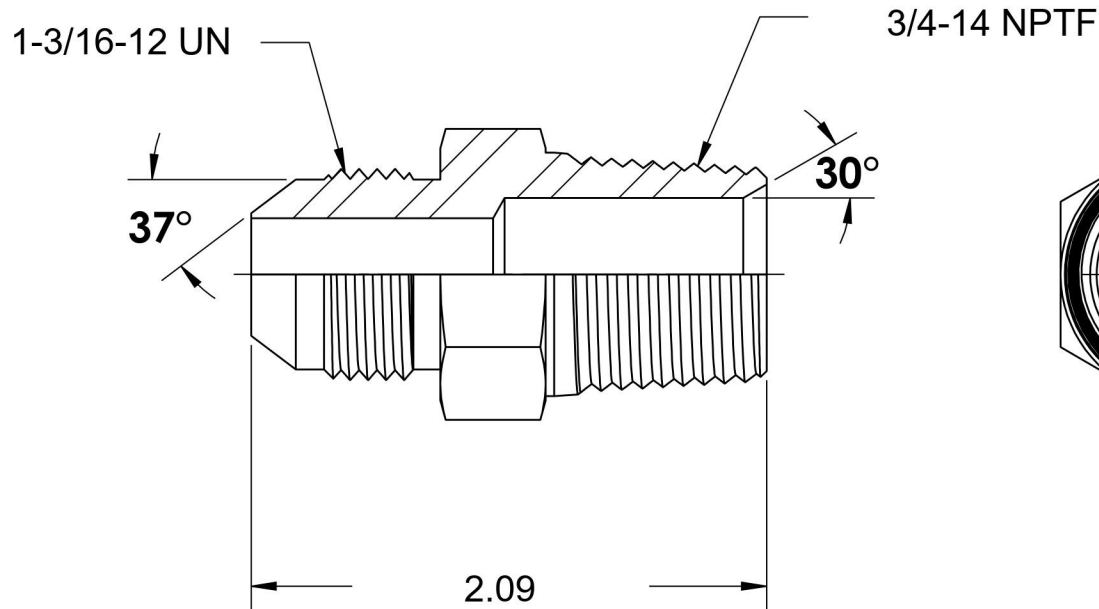

2404-14-12-SS

Stainless Steel, SAE J514 37° Flare Male Connector, 7/8" Male JIC x 3/4" Male NPTF 30°

6701 Cochran Road
Solon, Ohio 44139
Phone: (440) 248-1880
Toll Free: 1-888-331-1523

Temperature Rating -425°F to 1200°F	Material 316/316L Stainless Steel	Industry Standards SAE J514 , SAE J476	Series 2404-SS
Pressure Rating 5000 psi	Finish Passivated		Series Description SAE J514 37° Flare Male Connector