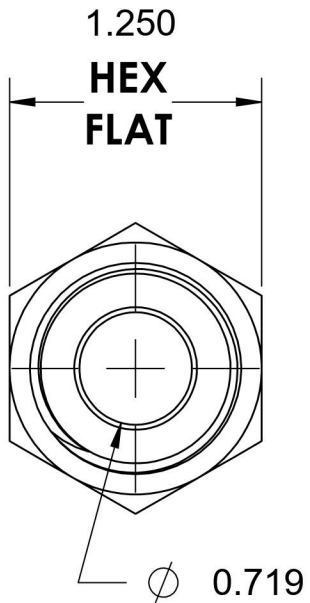

2404-14-12-SS

Stainless Steel, SAE J514 37° Flare Male Connector, 7/8" Male JIC x 3/4" Male NPTF 30°

6701 Cochran Road
Solon, Ohio 44139
Phone: (440) 248-1880
Toll Free: 1-888-331-1523

Temperature Rating -425°F to 1200°F	Material 316/316L Stainless Steel	Industry Standards SAE J514 , SAE J476	Series 2404-SS
Pressure Rating 5000 psi	Finish Passivated		Series Description SAE J514 37° Flare Male Connector