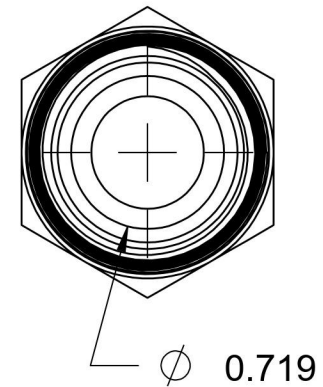

2404-14-12-SS

Stainless Steel, SAE J514 37° Flare Male Connector, 7/8" Male JIC x 3/4" Male NPTF 30°

6701 Cochran Road
Solon, Ohio 44139
Phone: (440) 248-1880
Toll Free: 1-888-331-1523

Temperature Rating -425°F to 1200°F	Material 316/316L Stainless Steel	Industry Standards SAE J514 , SAE J476	Series 2404-SS
Pressure Rating 5000 psi	Finish Passivated		Series Description SAE J514 37° Flare Male Connector