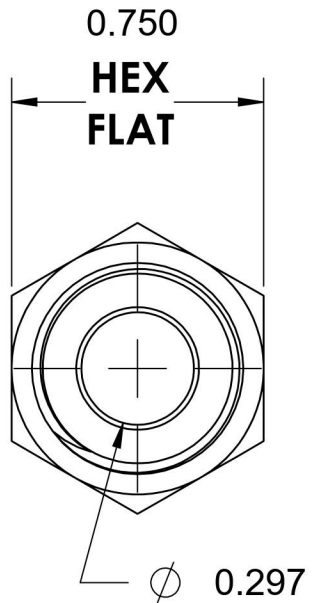

2404-06-06-SS

Stainless Steel, SAE J514 37° Flare Male Connector, 3/8" Male JIC x 3/8" Male NPTF 30°

6701 Cochran Road
Solon, Ohio 44139
Phone: (440) 248-1880
Toll Free: 1-888-331-1523

Temperature Rating	-425°F to 1200°F	Material	316/316L Stainless Steel	Industry Standards	SAE J514 , SAE J476	Series	2404-SS
Pressure Rating	6000 psi	Finish	Passivated			Series Description	SAE J514 37° Flare Male Connector