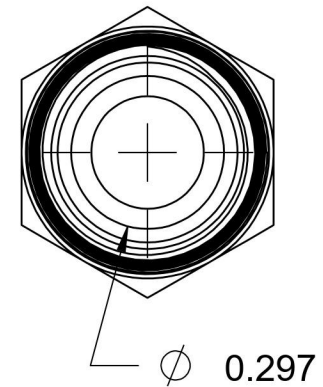

2404-06-06-SS

Stainless Steel, SAE J514 37° Flare Male Connector, 3/8" Male JIC x 3/8" Male NPTF 30°

6701 Cochran Road
Solon, Ohio 44139
Phone: (440) 248-1880
Toll Free: 1-888-331-1523

Temperature Rating	-425°F to 1200°F	Material	316/316L Stainless Steel	Industry Standards	SAE J514 , SAE J476	Series	2404-SS
Pressure Rating	6000 psi	Finish	Passivated			Series Description	SAE J514 37° Flare Male Connector