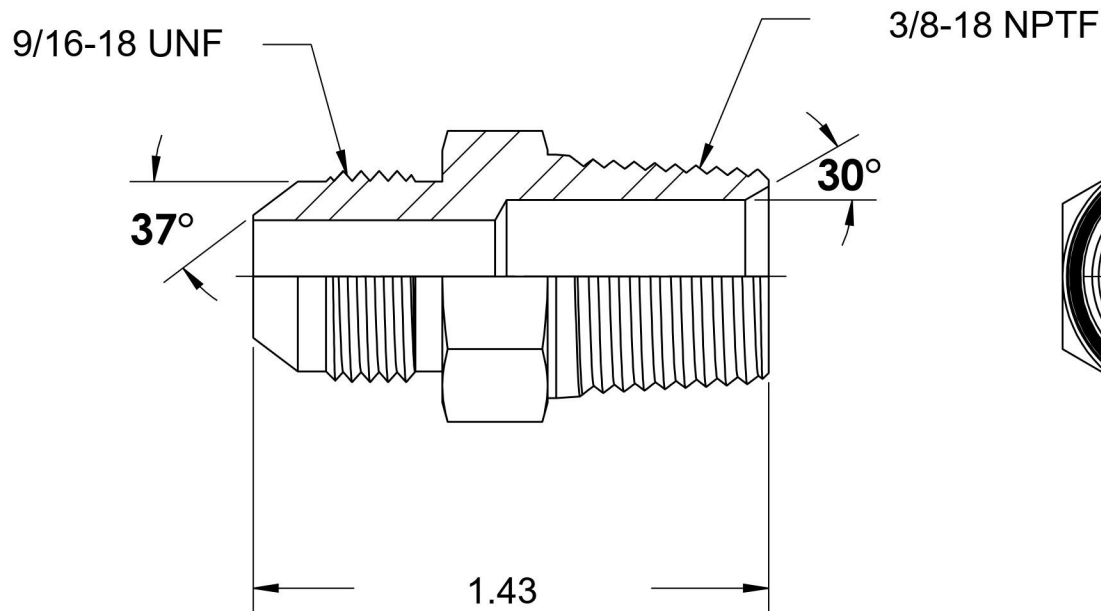

2404-06-06-SS

Stainless Steel, SAE J514 37° Flare Male Connector, 3/8" Male JIC x 3/8" Male NPTF 30°

6701 Cochran Road
Solon, Ohio 44139
Phone: (440) 248-1880
Toll Free: 1-888-331-1523

Temperature Rating	-425°F to 1200°F	Material	316/316L Stainless Steel	Industry Standards	SAE J514 , SAE J476	Series	2404-SS
Pressure Rating	6000 psi	Finish	Passivated			Series Description	SAE J514 37° Flare Male Connector