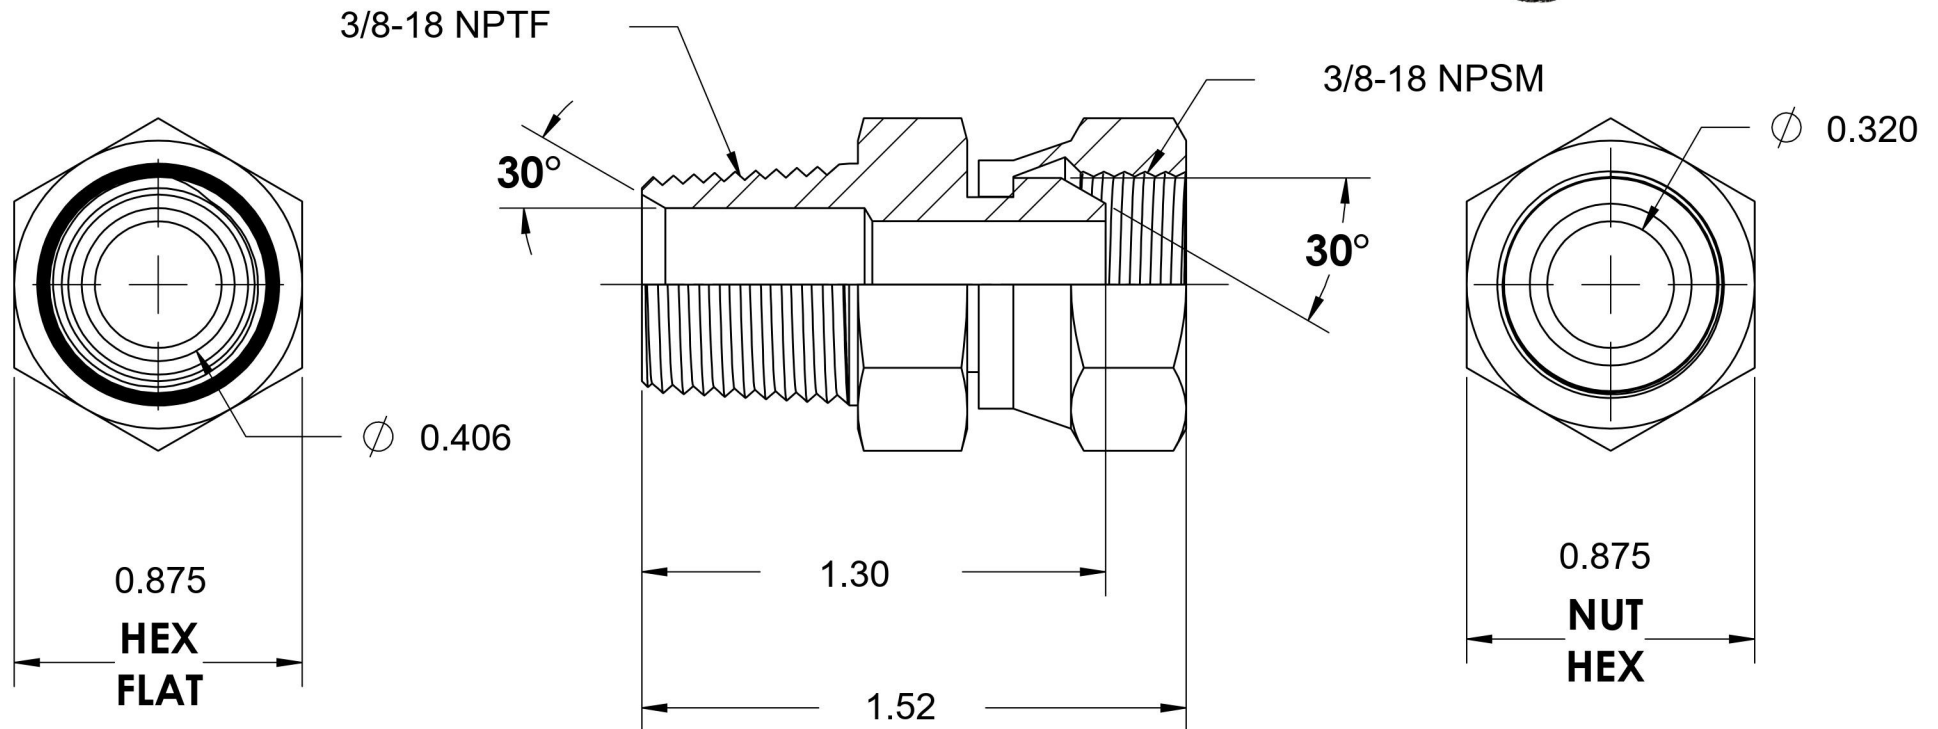

# 1404-06-06

Steel, SAE J514 NPSM Swivel Male Connector, 3/8" Male NPTF 30° x 3/8" Female NPSM Swivel

6701 Cochran Road  
Solon, Ohio 44139  
Phone: (440) 248-1880  
Toll Free: 1-888-331-1523

<b>Temperature Rating</b>	<b>Material</b>	<b>Industry Standards</b>	<b>Series</b>
-65°F to 500°F	C1045/12L14 Steel	SAE J514, SAE J476 ASTM B633	1404
<b>Pressure Rating</b>	<b>Finish</b>		<b>Series Description</b>
6000 psi	Trivalent Zinc		SAE J514 NPSM Swivel Male Connector