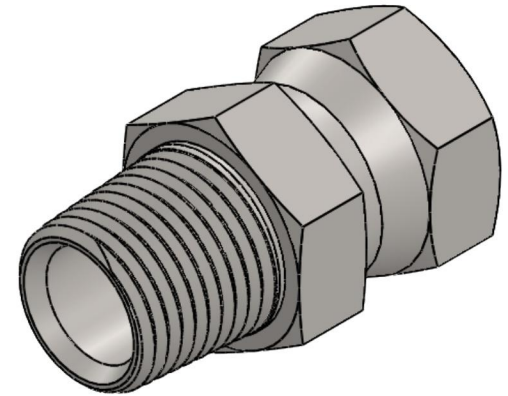

# 1404-06-06

Steel, SAE J514 NPSM Swivel Male Connector, 3/8" Male NPTF 30° x 3/8" Female NPSM Swivel

6701 Cochran Road  
Solon, Ohio 44139  
Phone: (440) 248-1880  
Toll Free: 1-888-331-1523

<b>Temperature Rating</b>	<b>Material</b>	<b>Industry Standards</b>	<b>Series</b>
-65°F to 500°F	C1045/12L14 Steel	SAE J514, SAE J476 ASTM B633	1404
<b>Pressure Rating</b>	<b>Finish</b>		<b>Series Description</b>
6000 psi	Trivalent Zinc		SAE J514 NPSM Swivel Male Connector