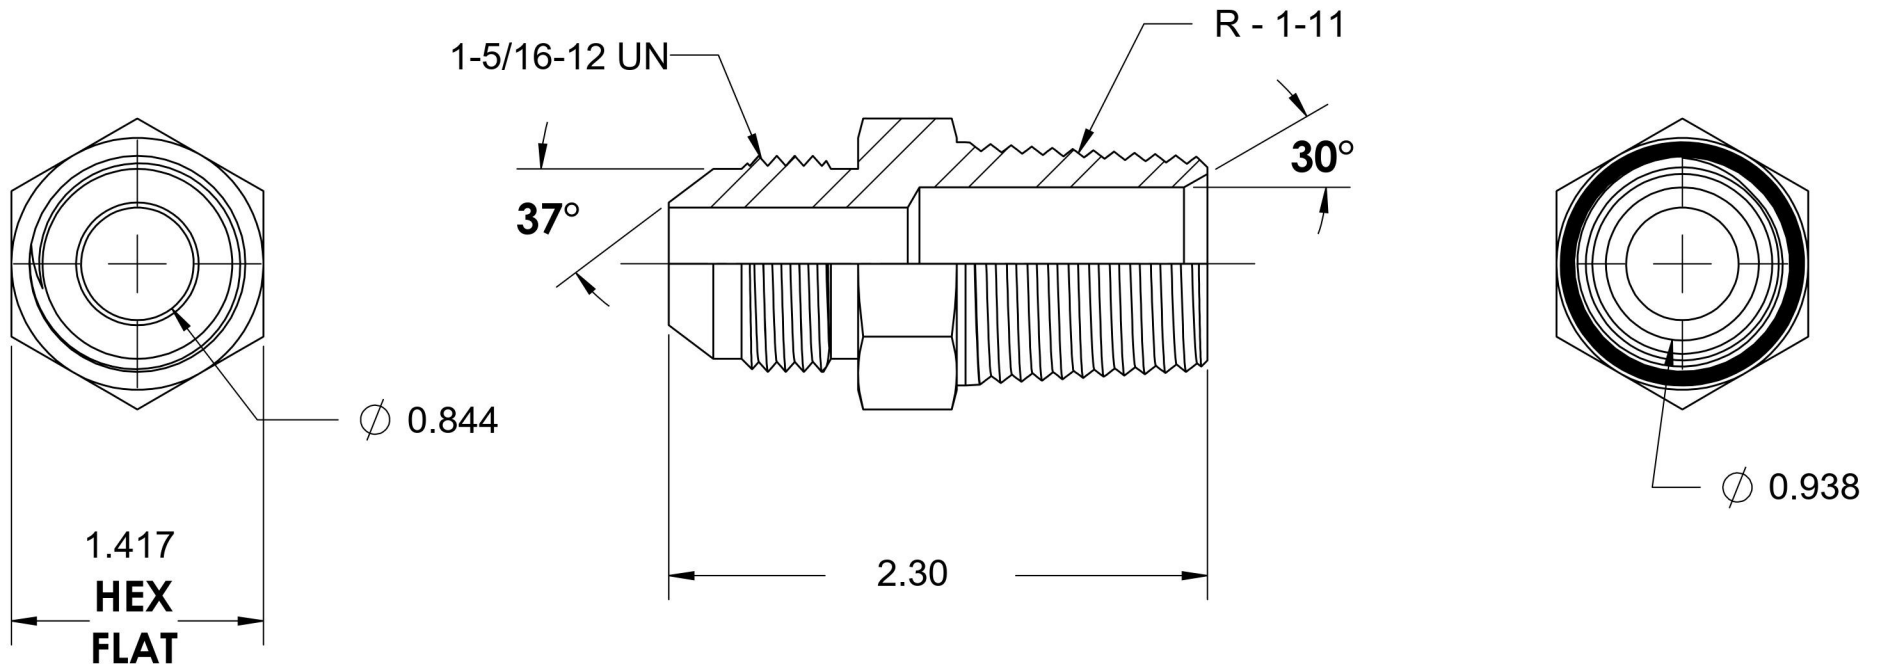

# 7000-16-16

Steel, SAE J514 37° Flare Male BSPT Connector, 1" Male JIC x 1" Male BSPT 30°

6701 Cochran Road  
Solon, Ohio 44139  
Phone: (440) 248-1880  
Toll Free: 1-888-331-1523

<b>Temperature Rating</b>	<b>Material</b>	<b>Industry Standards</b>	<b>Series</b>
-65°F to 500°F	C1045/12L14 Steel	SAE J514, ISO 7-1	7000
<b>Pressure Rating</b>	<b>Finish</b>	ASTM B633	<b>Series Description</b>
2300 psi	Trivalent Zinc		SAE J514 37° Flare Male BSPT Connector