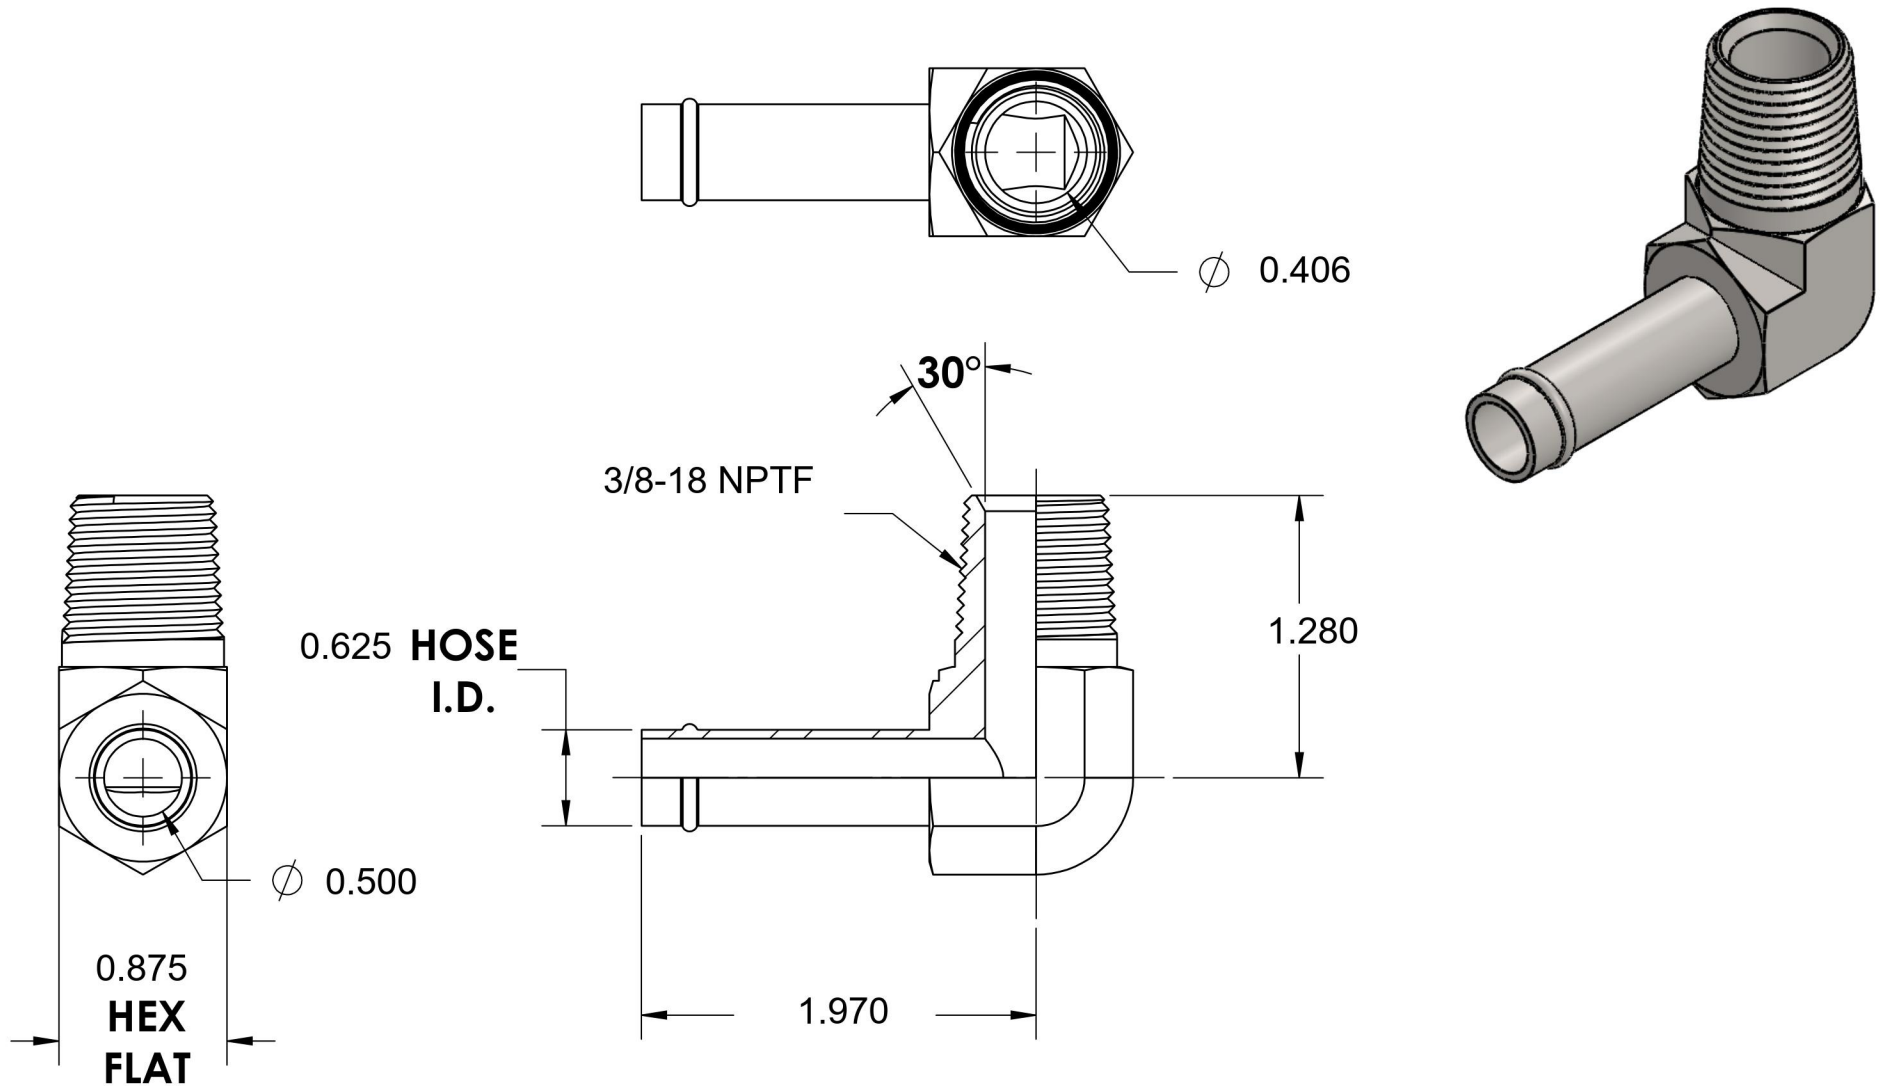

# 4501-10-06-FG

Steel, SAE J1231 Hose Bead 90° Male Elbow, 5/8" Beaded Hose Barb x 3/8" Male NPTF 30°

6701 Cochran Road  
Solon, Ohio 44139  
Phone: (440) 248-1880  
Toll Free: 1-888-331-1523

**Temperature Rating**

-65°F to 500°F

**Pressure Rating**

150 psi

**Material**

C1045 Steel

**Finish**

Trivalent Zinc

**Industry Standards**

SAE J1231, SAE J476  
ASTM B633

**Series**

4501-FG

**Series Description**

SAE J1231 Hose Bead  
90° Male Elbow