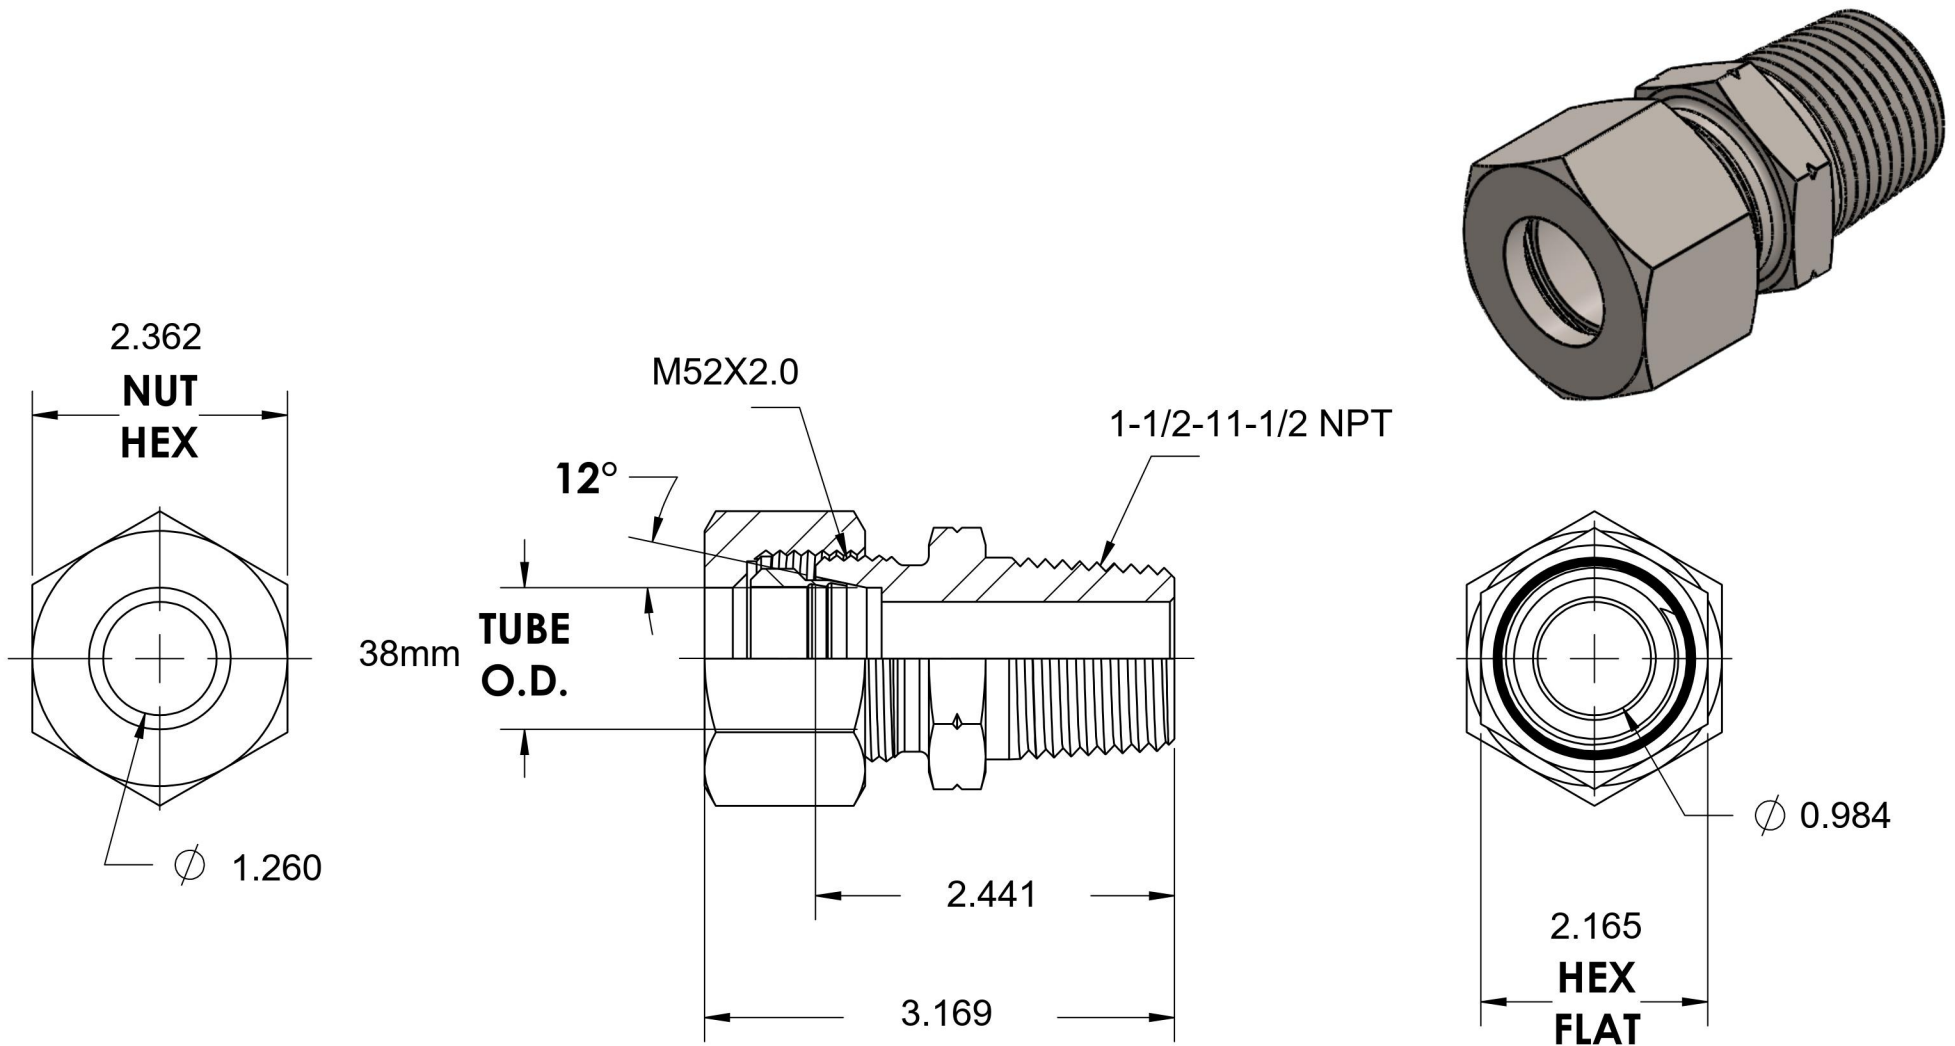

D2404-S38-24-SS

Stainless Steel, DIN 2353 Male Connector, Heavy 38mm Tube OD x 1 1/2" NPT

6701 Cochran Road
Solon, Ohio 44139
Phone: (440) 248-1880
Toll Free: 1-888-331-1523

Temperature Rating	Material	Industry Standards	Series
-425°F to 1200°F	316Ti Stainless	DIN 2353, ISO 8434-1 ANSI/ASME B1.20.1	D2404
Pressure Rating	Finish		Series Description
4569psi	Passivation		DIN 2353 Flareless Tube Male Connector