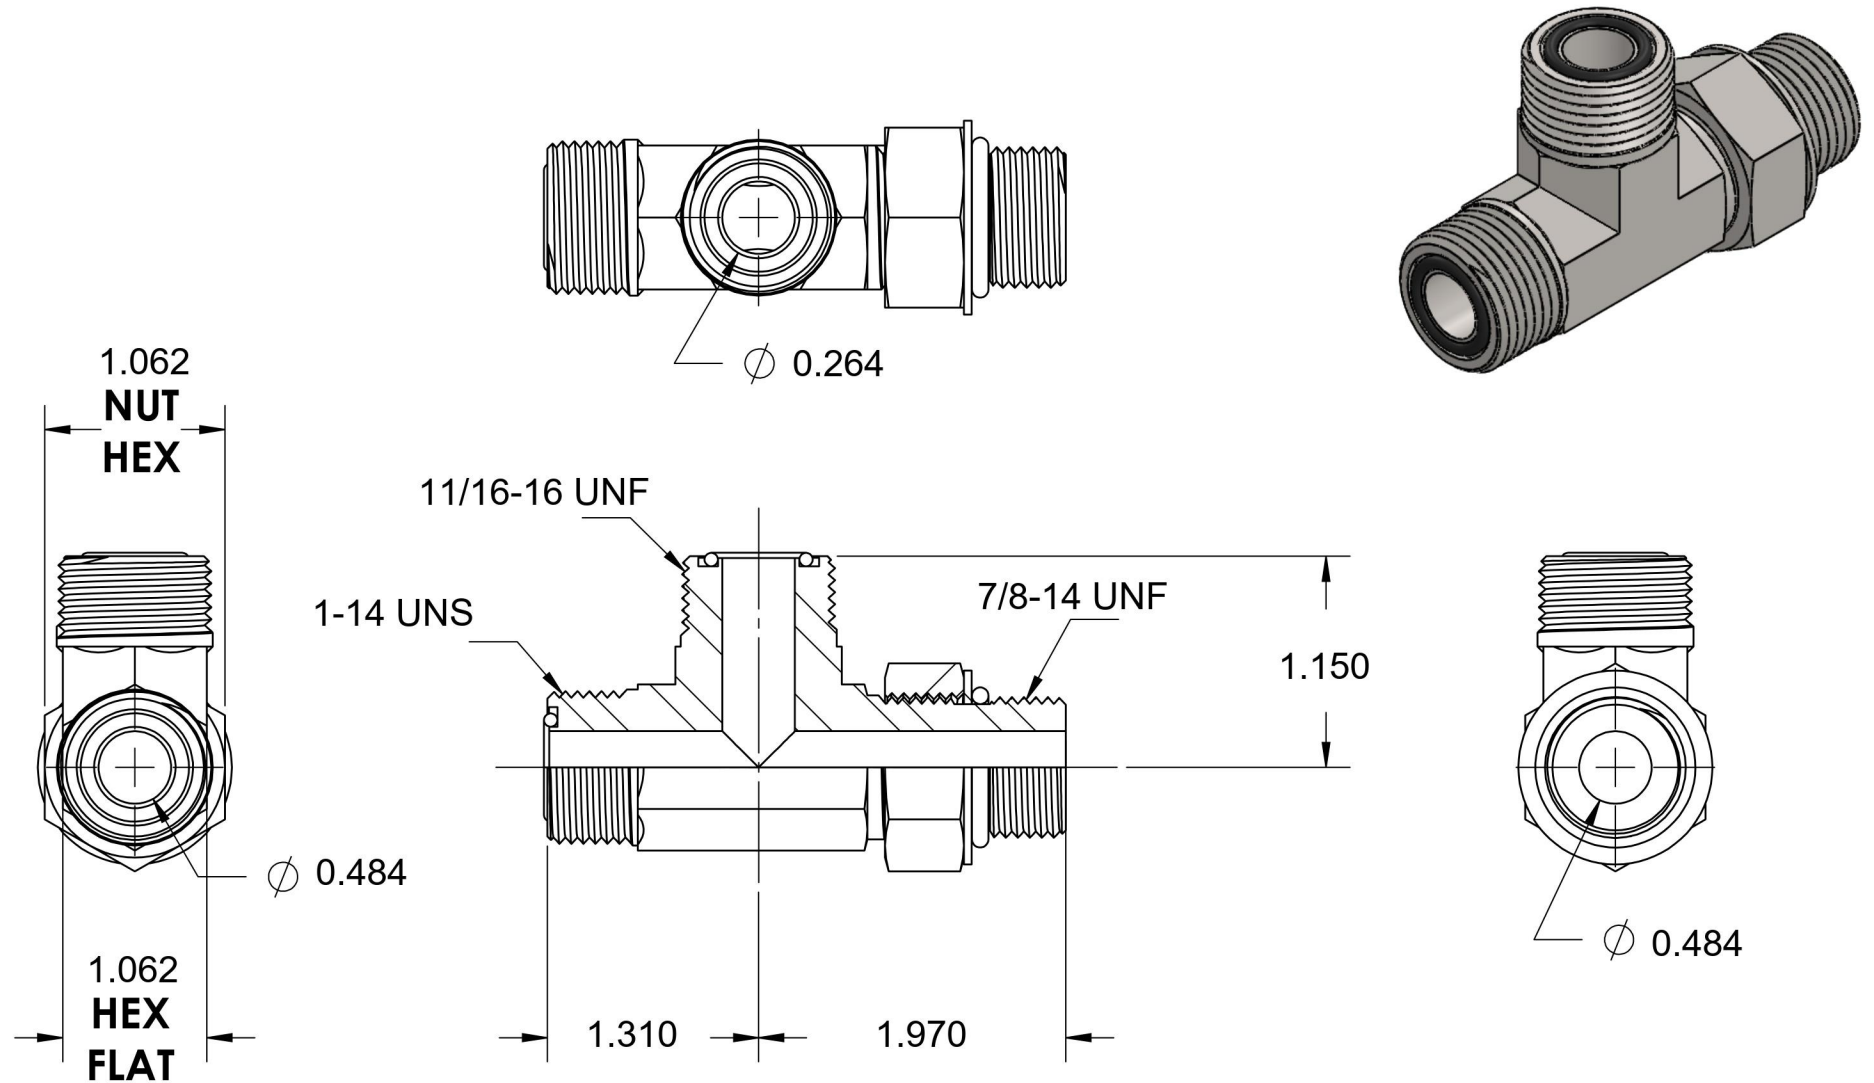

# FS6804-10-10-06-NWO-FG

Steel, SAE J1453 O-Ring Face Seal Adjustable Port Run Tee, 5/8" Male ORFS x 7/8-14 Male Adjustable ORB x 3/8" Male ORFS

6701 Cochran Road  
Solon, Ohio 44139  
Phone: (440) 248-1880  
Toll Free: 1-888-331-1523

**Temperature Rating**

-40°F to 250°F

**Pressure Rating**

6000 psi

**Material**

C1045 Steel

**Finish**

Trivalent Zinc

**Industry Standards**

SAE J1453, SAE J1926-2  
SAE J515, ASTM B633

**Series**

**FS6804-NWO-FG**

**Series Description**

SAE J1453 O-Ring Face Seal  
Adjustable Port Run Tee