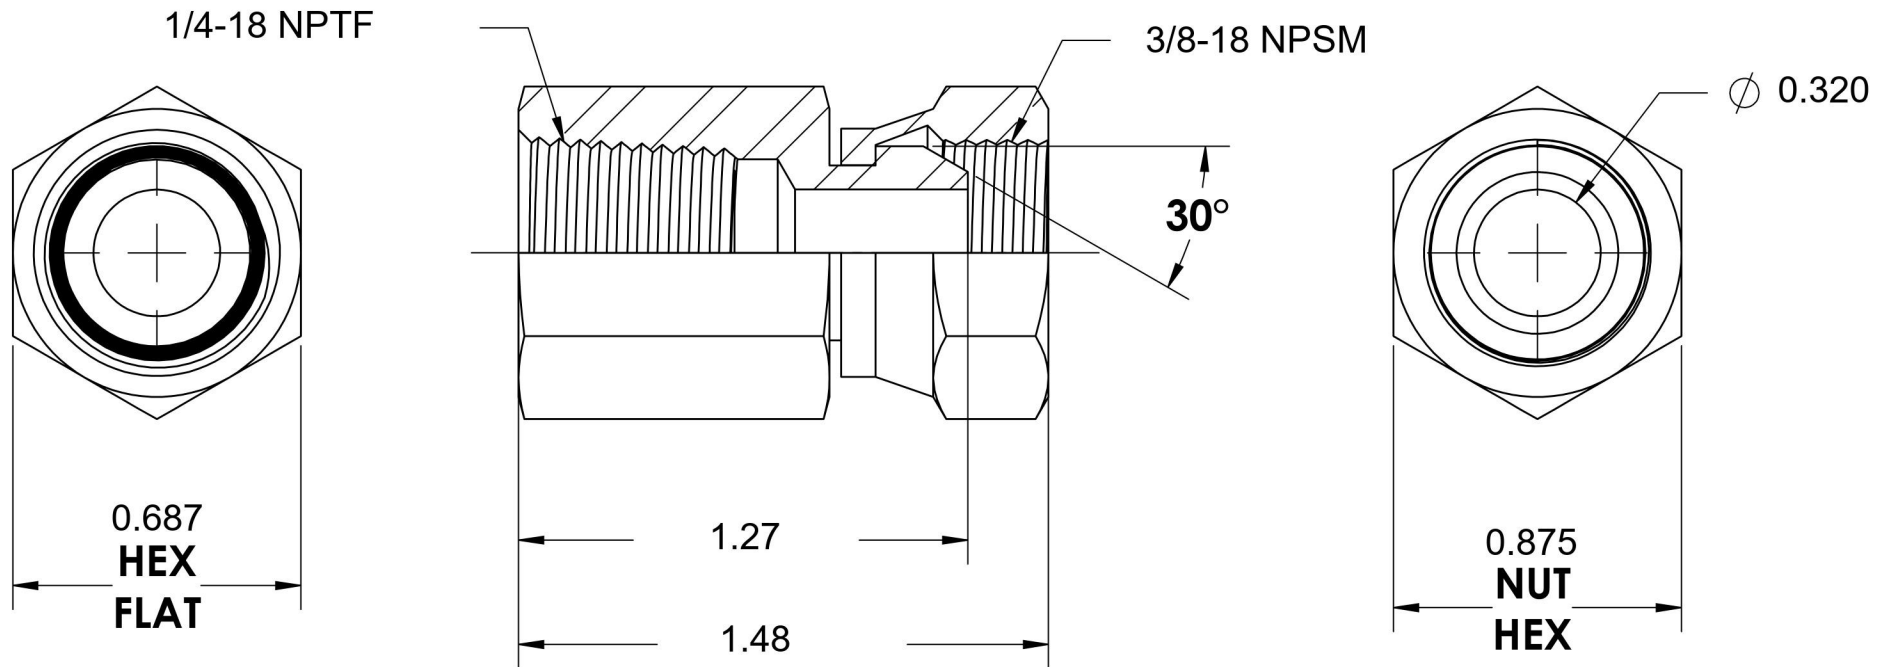

1405-04-06-SS

Stainless Steel, SAE J514 NPSM Swivel Female Connector, 1/4" Female NPTF x 3/8" Female NPSM Swivel

6701 Cochran Road
Solon, Ohio 44139
Phone: (440) 248-1880
Toll Free: 1-888-331-1523

Temperature Rating	-425°F to 1200°F	Material	316/316L Stainless Steel	Industry Standards	SAE J514, SAE J476	Series	1405-SS
Pressure Rating	6000 psi	Finish	Passivated			Series Description	SAE J514 NPSM Swivel Female Connector