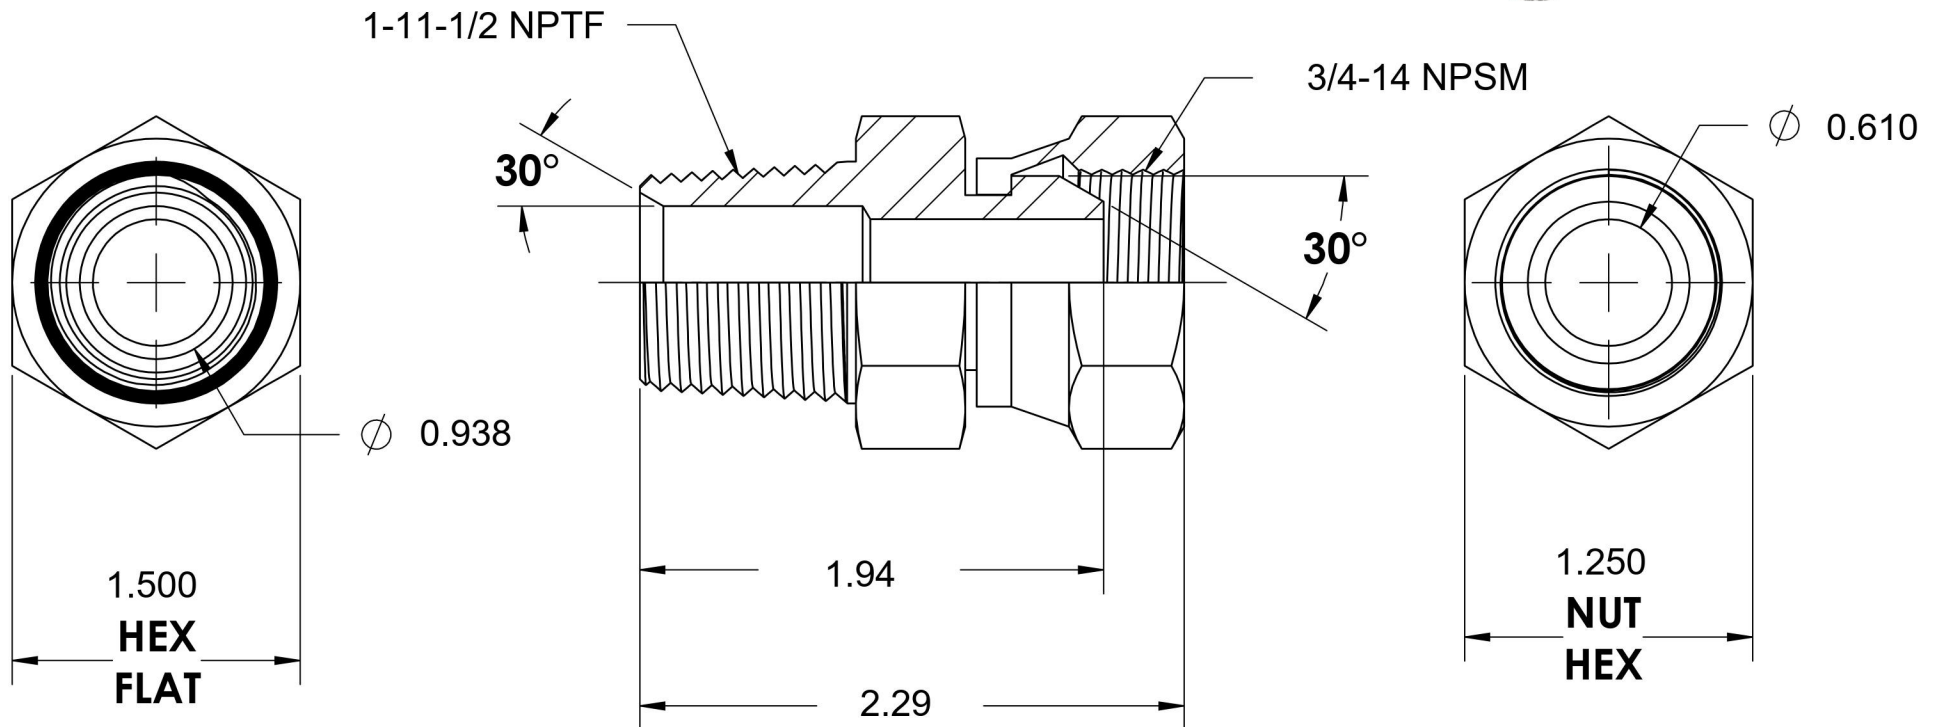

1404-16-12-SS

Stainless Steel, SAE J514 NPSM Swivel Male Connector, 1" Male NPTF 30° x 3/4" Female NPSM Swivel

6701 Cochran Road
Solon, Ohio 44139
Phone: (440) 248-1880
Toll Free: 1-888-331-1523

Temperature Rating	Material	Industry Standards	Series
-425°F to 1200°F	316/316L Stainless Steel	SAE J514, SAE J476	1404-SS
Pressure Rating	Finish		Series Description
4000 psi	Passivated		SAE J514 NPSM Swivel Male Connector