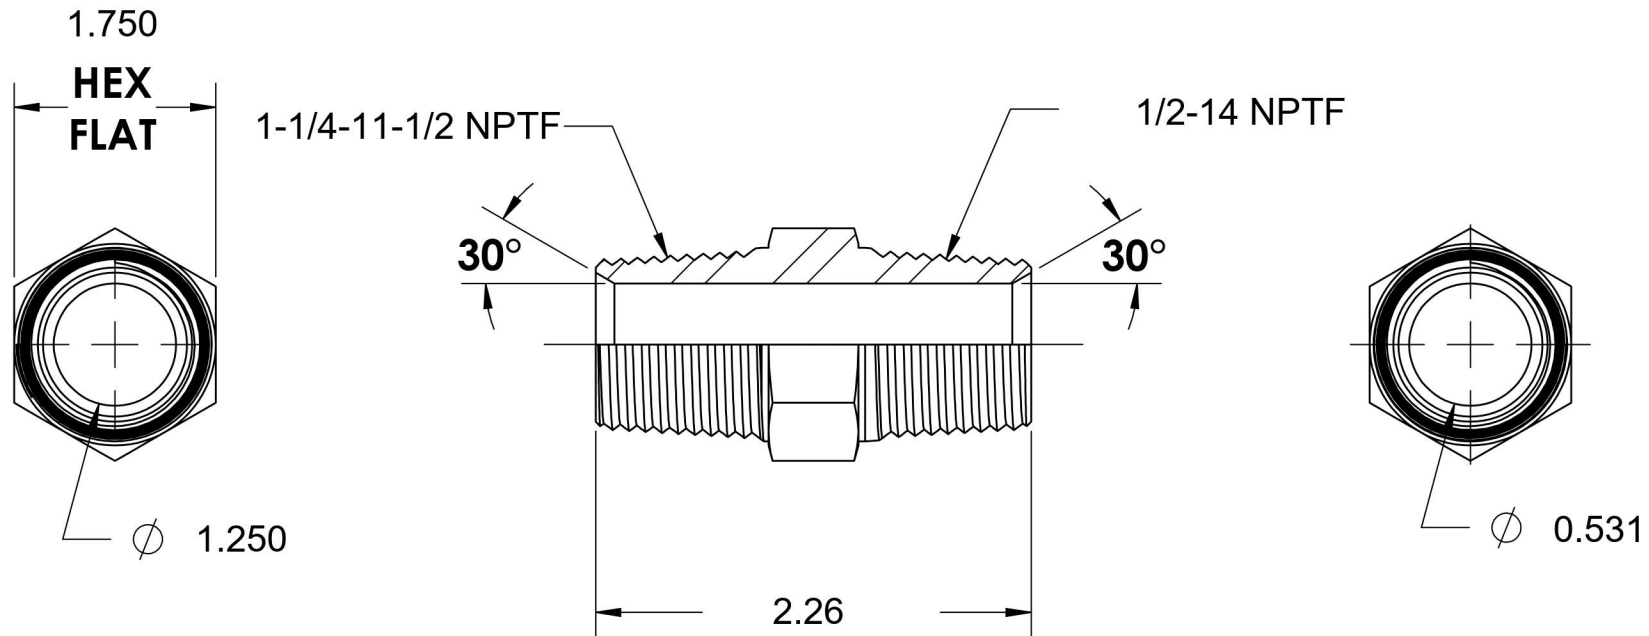

5404-20-08-SS

Stainless Steel, SAE J514 Pipe Nipple, 1-1/4" Male NPTF 30° x 1/2" Male NPTF 30°

6701 Cochran Road
Solon, Ohio 44139
Phone: (440) 248-1880
Toll Free: 1-888-331-1523

Temperature Rating -425°F to 1200°F	Material 316/316L Stainless Steel	Industry Standards SAE J514 , SAE J476	Series 5404-SS
Pressure Rating 3600 psi	Finish Passivated		Series Description SAE J514 Pipe Nipple