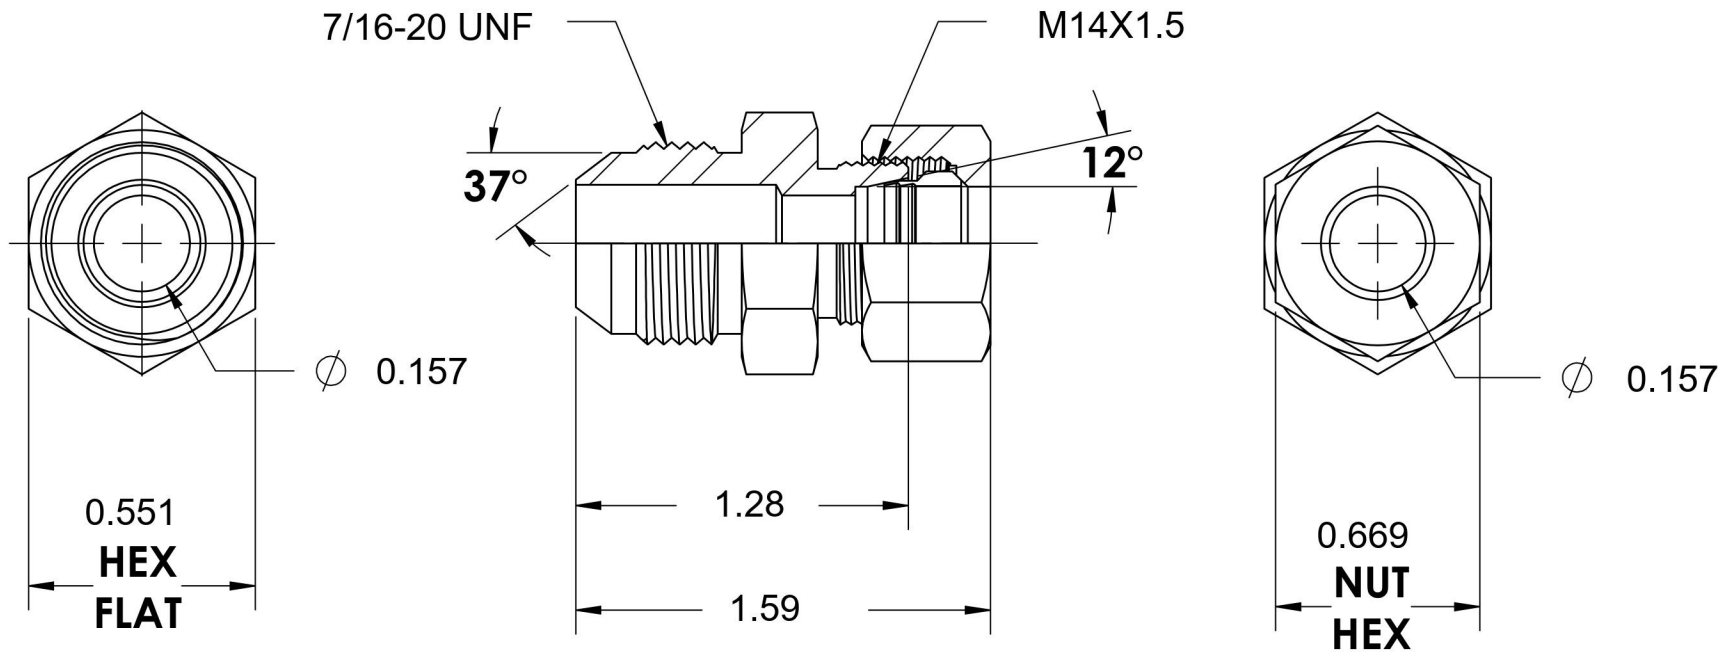

# 7005-04-S06-14-NBR-SS

Stainless Steel, SAE J514 37° Flare/ISO 8434-1 Heavy Series Male Adapter, Nut and Bite Ring Assembled, 1/4" Male JIC x M14X1.5 DIN Tube

6701 Cochran Road  
Solon, Ohio 44139  
Phone: (440) 248-1880  
Toll Free: 1-888-331-1523

<b>Temperature Rating</b>	<b>Material</b>	<b>Industry Standards</b>	<b>Series</b>
-425°F to 1200°F	316/316L Stainless Steel	SAE J514, ISO 8434-1	7005-DIN HEAVY-NBR-SS
<b>Pressure Rating</b>	<b>Finish</b>		<b>Series Description</b>
7500 psi	Passivated		SAE J514 37° Flare/ISO 8434-1 Heavy Series Male Adapter Nut and Bite Ring Assembled