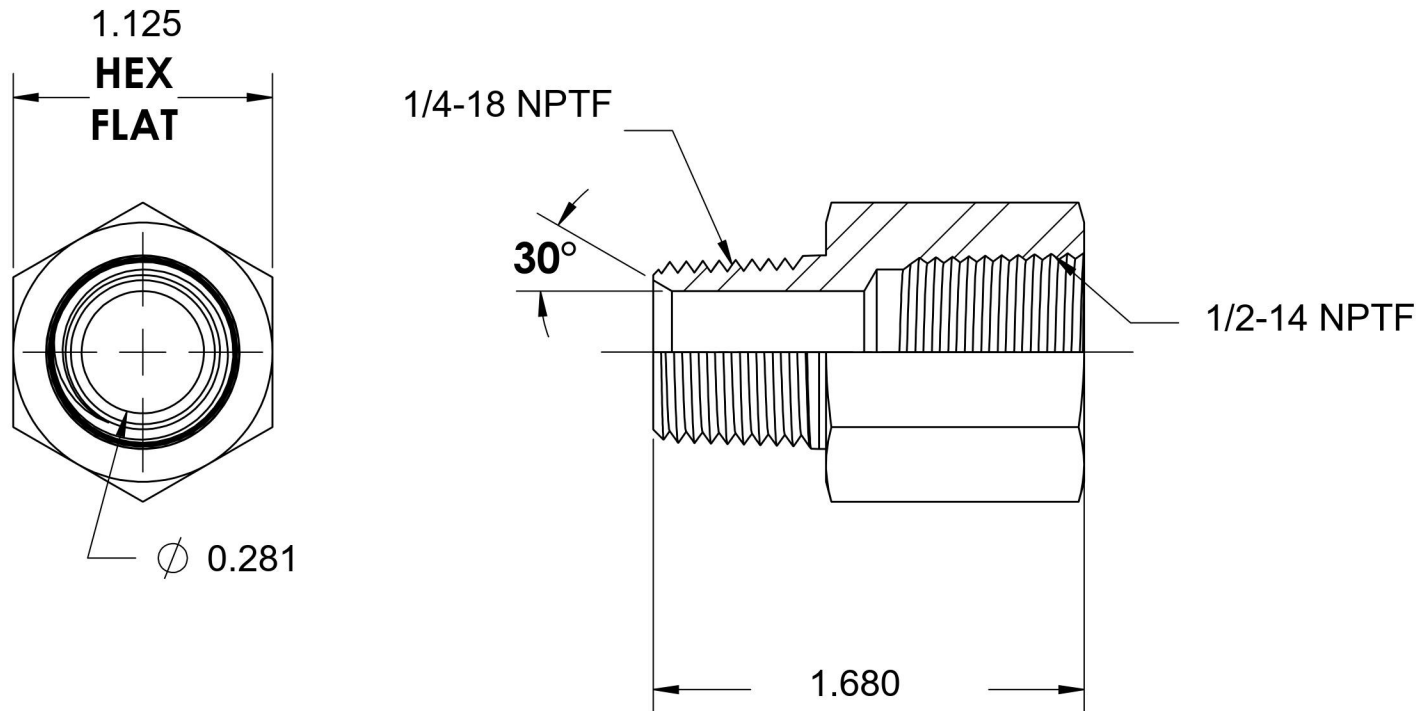

# 5405-04-08-SS

Stainless Steel, SAE J514 Pipe Expander, 1/4" Male NPTF 30° x 1/2" Female NPTF

6701 Cochran Road  
Solon, Ohio 44139  
Phone: (440) 248-1880  
Toll Free: 1-888-331-1523

<b>Temperature Rating</b>	<b>Material</b>	<b>Industry Standards</b>	<b>Series</b>
-425°F to 1200°F	316/316L Stainless Steel	SAE J514 , SAE J476	5405-SS
<b>Pressure Rating</b>	<b>Finish</b>		<b>Series Description</b>
6000 psi	Passivated		SAE J514 Pipe Expander